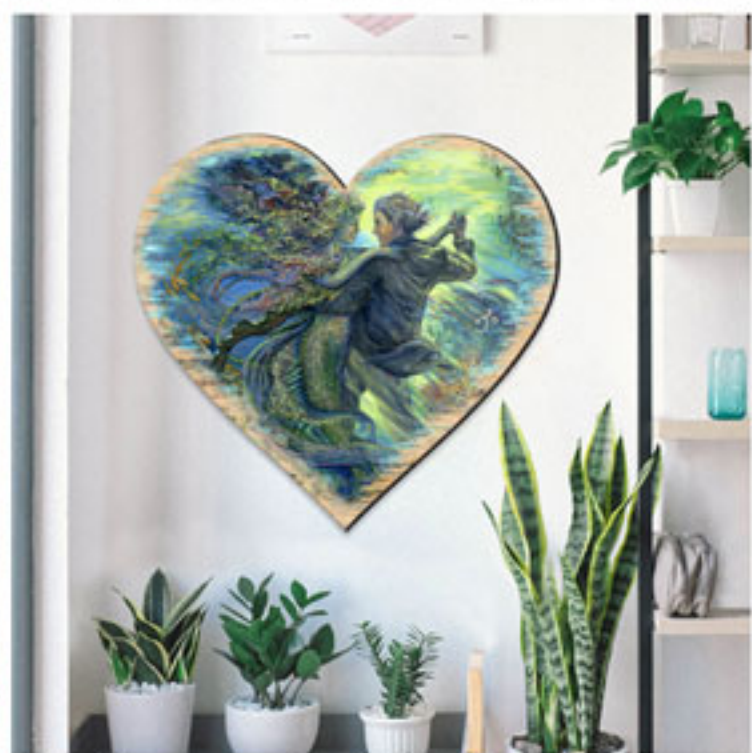

8472111 For The Love of A Mermaid Wall Decor and Over the Door Hanger Wood