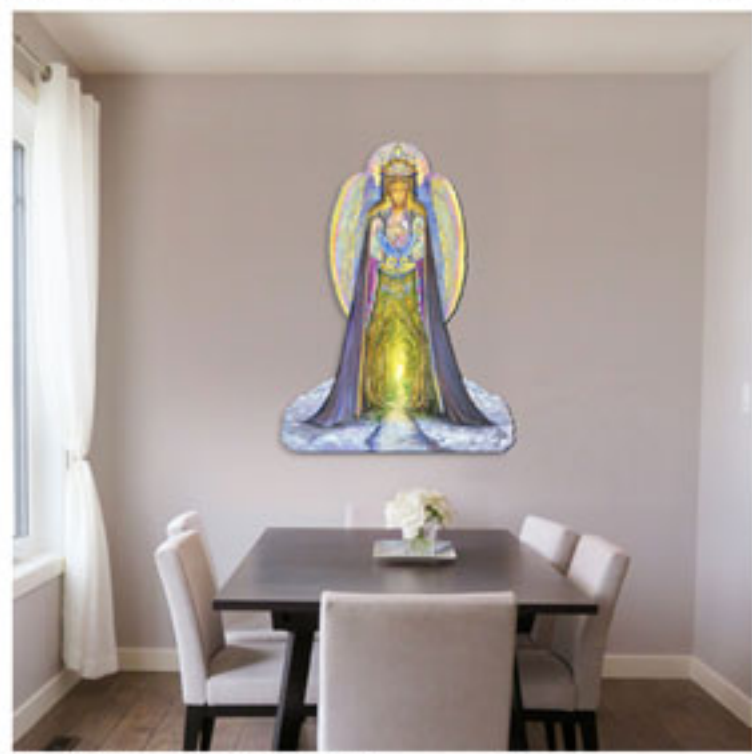

Josephine Wall - Decorative Wooden Art

Made in the USA

845619 Wood Fairy Oversized Wall, Over the Door Hanger and Yard Decor, Wood

845620 Honeysuckle Oversized Wall, Over the Door Hanger and Yard Decor, Wood