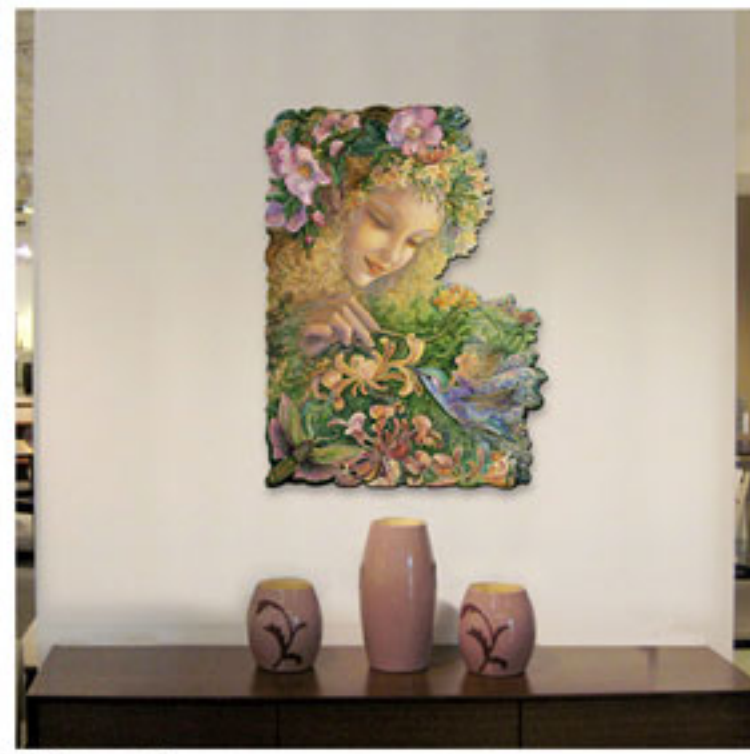

Josephine Wall - Decorative Wooden Art

Made in the USA

845619 Wood Fairy Oversized Wall, Over the Door Hanger and Yard Decor, Wood

845620 Honeysuckle Oversized Wall, Over the Door Hanger and Yard Decor, Wood