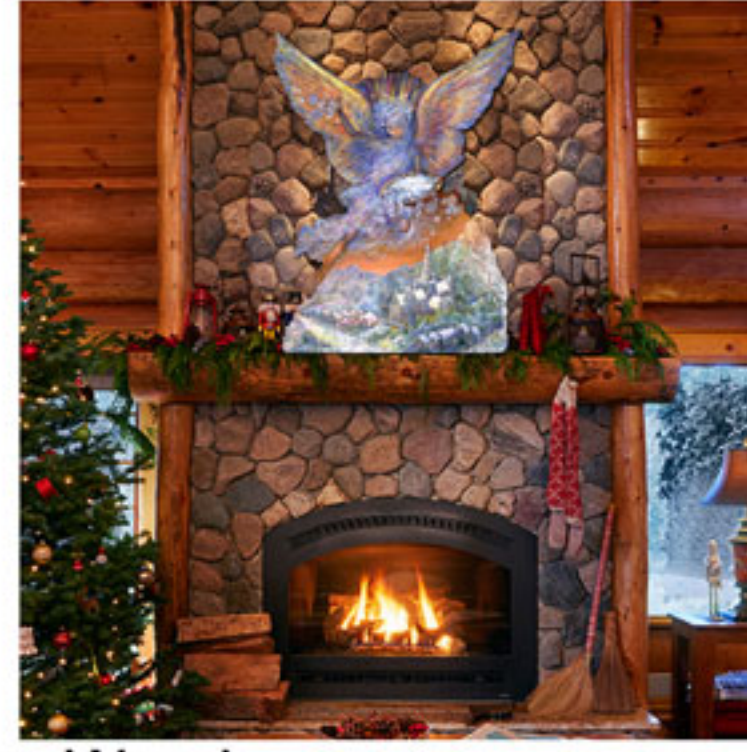

Josephine Wall - Decorative Wooden Art

Made in the USA

842131 Snow Angel Oversized Wall, Over the Door Hanger and Yard Decor, Wood

845611 Autumn Oversized Wall, Over the Door Hanger and Yard Decor, Wood

845612 Call of the Sea Oversized Wall, Over the Door Hanger and Yard Decor, Wood