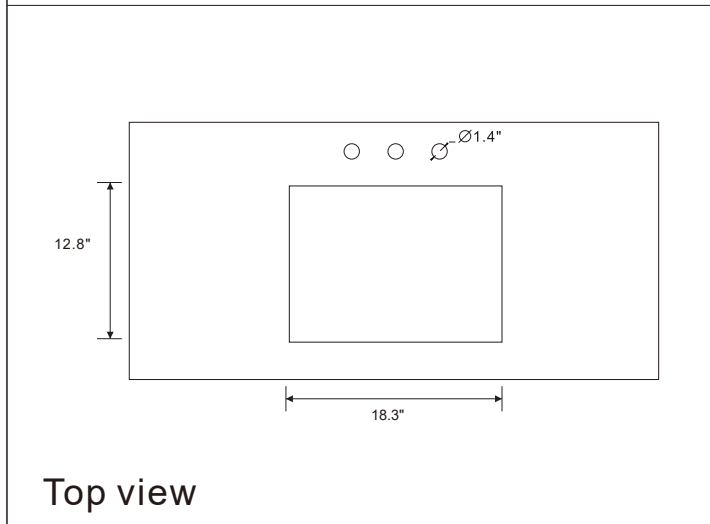

BELLATERRA HOME

Model: 3922

Backsplash sold separately

Top view

Front view

Back view

Side view

NOTE: SINK STYLE, SHAPE, FAUCET HOLES, CUTOUT ON TOP, VANITY MAY VARY FROM THE PICTURE ABOVE. INSTRUCTIONAL PURPOSE ONLY.