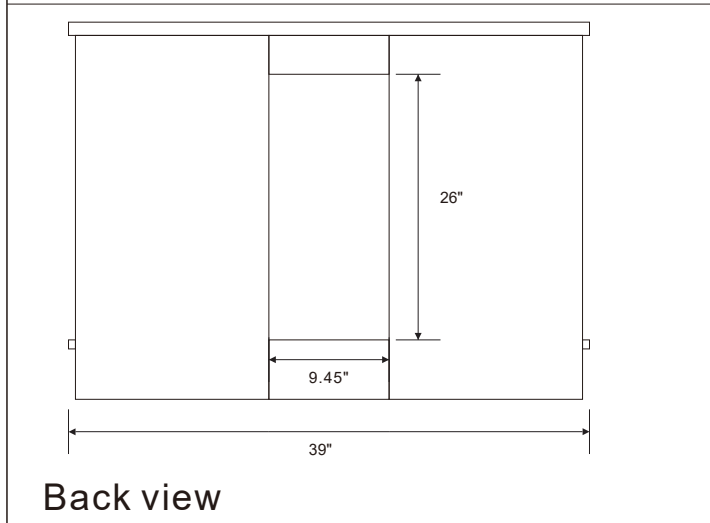

BELLATERRA HOME

Model: 3922

Backsplash sold separately

Top view

Front view

Back view

Side view

NOTE: SINK STYLE, SHAPE, FAUCET HOLES, CUTOUT ON TOP, VANITY MAY VARY FROM THE PICTURE ABOVE. INSTRUCTIONAL PURPOSE ONLY.