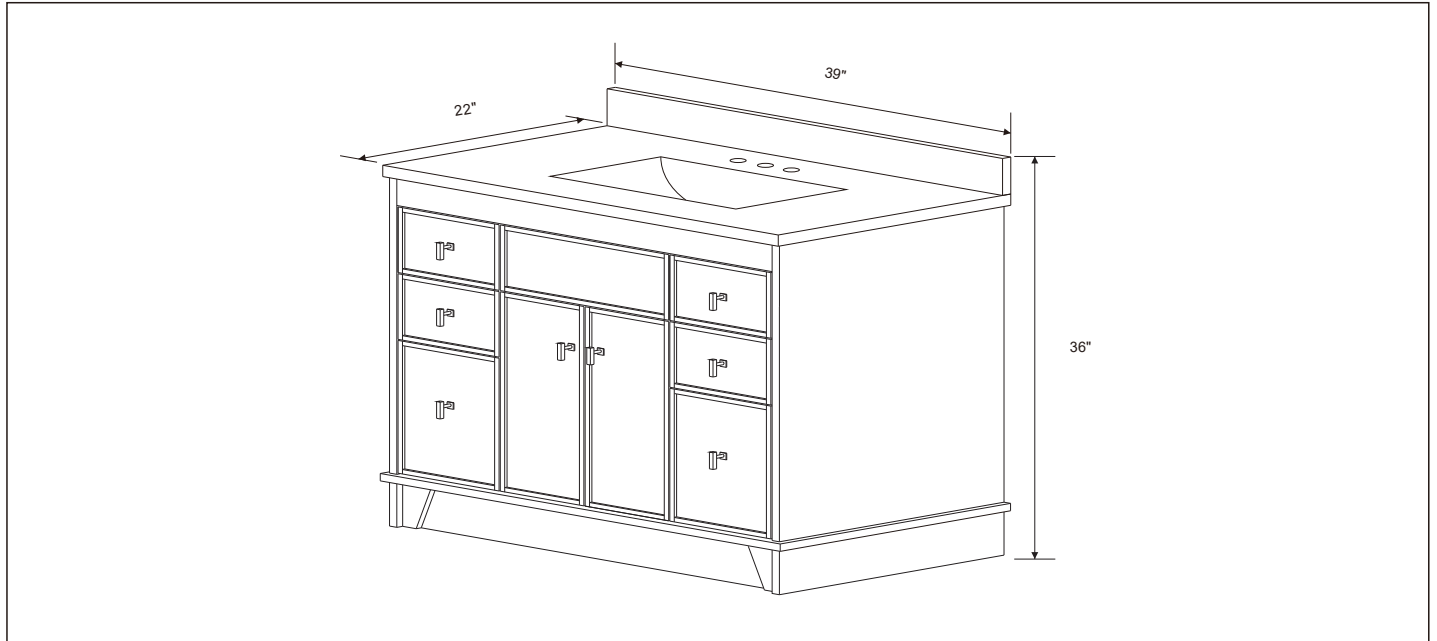

BELLATERRA HOME

Model: 3922

Backsplash sold separately

Top view

Front view

Back view

Side view

NOTE: SINK STYLE, SHAPE, FAUCET HOLES, CUTOUT ON TOP, VANITY MAY VARY FROM THE PICTURE ABOVE. INSTRUCTIONAL PURPOSE ONLY.