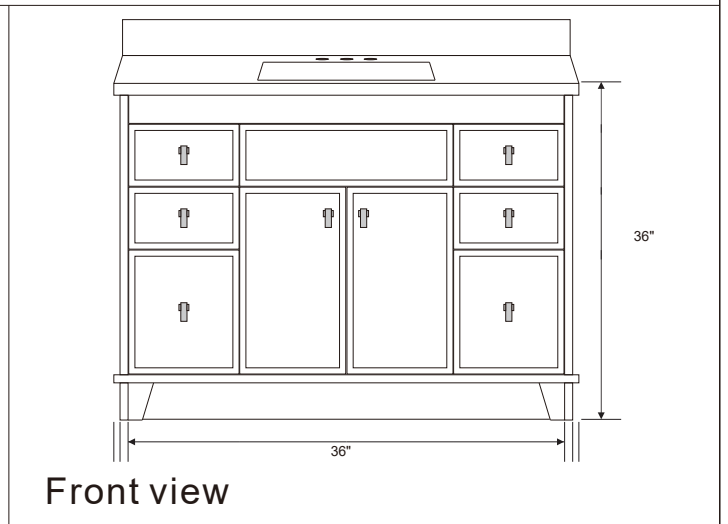

BELLATERRA HOME

Model: 3922

Backsplash sold separately

Top view

Front view

Back view

Side view

NOTE: SINK STYLE, SHAPE, FAUCET HOLES, CUTOUT ON TOP, VANITY MAY VARY FROM THE PICTURE ABOVE. INSTRUCTIONAL PURPOSE ONLY.