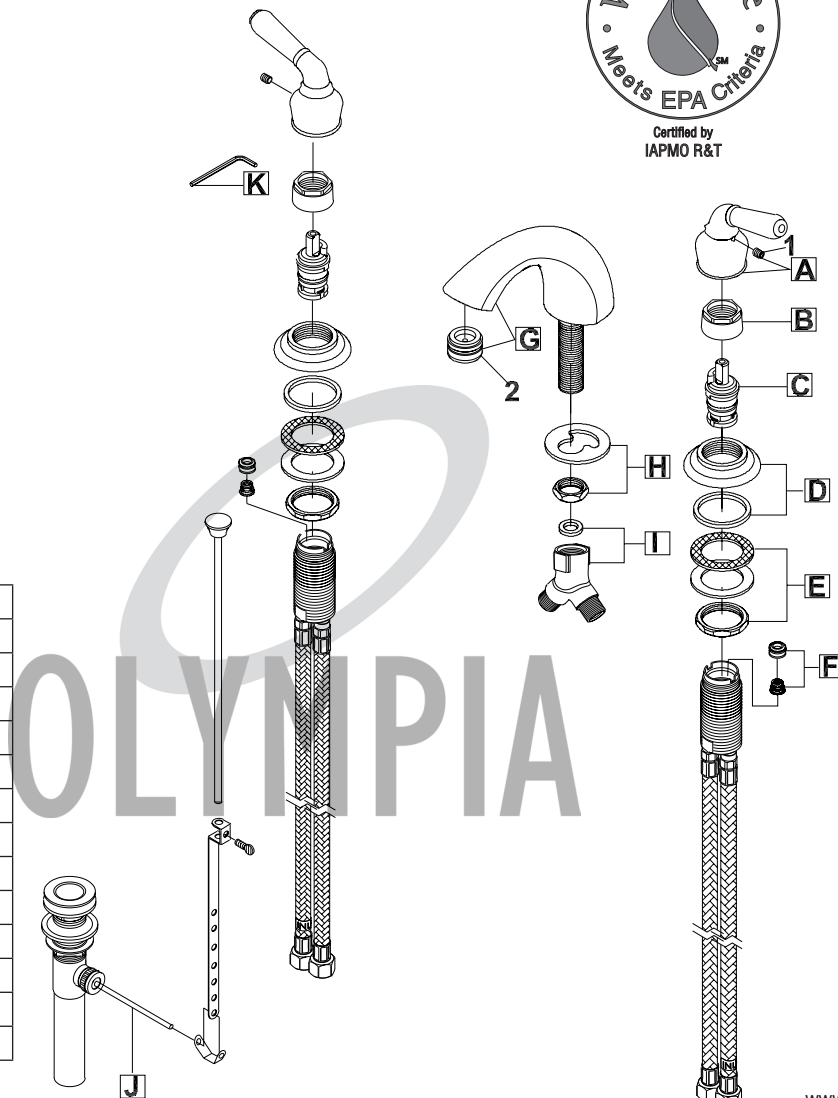

PARTS BREAKDOWN SHEET

ACCENT TWO HANDLE LAVATORY WIDESPREAD FAUCET

Model #: _____
Specific Features: _____
Project Name: _____
Submitted For: _____
Date: _____

- Lever Handles
- 'C' Style Spout
- 4-9/16" Reach, 1-7/8" From Deck to Aerator
- Washerless Cartridge Operation
- 3-Hole 4" to 16" Installation
- Brass Pop-Up Drain Assembly
- With 1.5 GPM Flow Rate

L-7332 SHOWN **ADA**

Model #	Features	Finish	
L-7332*		CP	
L-7332-BN*		PVD BN	
L-7332-ORB*		ORB	

* Aerator limited to 1.5 GPM Flow Rate

Olympia products are engineered and manufactured to meet the following standards and codes:

- ASME A112.18.1
- ANSI A117.1
- ANSI / NSF 61, SECTION 9
- IAPMO LISTED
- CONTAINS NO MORE THAN 0.25% WEIGHTED AVERAGE LEAD CONTENT

ITEM #	DESCRIPTION
A	OP-190010C,H* Lever Handle Cold, Hot
B	OP-490006 Bonnet Nut
C	OP-390004 Cartridge-Brass Post
D	OP-490007* Escutcheon & Gasket
E	OP-590002 Valve Mounting Kit
F	OP-490041 Springs & Seats
G	OP-230001* 'C' Style Spout
H	OP-430001 Spout Mounting Kit
I	OP-490009 "Y" Connector & Washer
J	OP-630002* Brass Pop-Up Drain
K	OP-490011 3/32" Allen Wrench
1	OP-490029 Allen Screw
2	OP-490010* 1.5 GPM Aerator

Model Number: L-7332

* Note: Please specify finish/color when ordering.
 * Note - Part D includes only on product purchased after March 2019.

	ITEM #	DESCRIPTION
A	OP-490011	3/32" Allen Wrench
B1	OP-190010C, H*	Lever Handle-Cold, Hot (For L-733X)
B2	OP-190015C, H*	Lever Handle-Cold, Hot (For L-7372)
C	OP-490007*	Valve Escutcheon & Gasket
D	OP-530006	Valve Mounting Kit
E	OP-490006	Bonnet Nut
F	OP-330002C, H	Ceramic Stem-Cold, Hot
G	X-4300101	'Y' Connector
H	OP-430001	Spout Mounting Kit
I	OP-230007*	"C" Style Spout
J	OP-630004*	50/50 Pop-Up Drain Assembly (For L-7330)
K	OP-630002*	Brass Pop-Up Drain Assembly (For L-7332, L-7372)
1	OP-490029	3/32" Allen Screw
2	OP-490065*	1.2 GPM Aerator