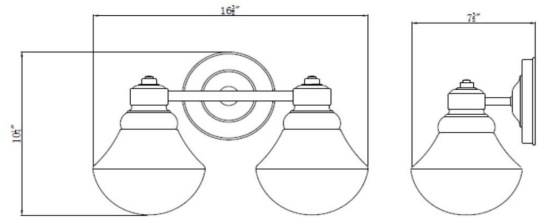

Sawyer 2-Light Wall Light
Oil Rubbed Bronze

SPECIFICATIONS

MOUNTING:	Wall Mount	LED BRIGHTNESS (LUMENS):	N/A
SLOPED CEILING ADAPTABLE:	No	LED COLOR CORRELATED TEMPERATURE (CCT):	N/A
LAMP TYPE 1:	2 lamps 60W Incandescent	LED COLOR RENDERING INDEX (CRI):	N/A
BULB INCLUDED:	No	LED EFFICACY:	N/A
WATTS PER BULB:	60W	LED AVERAGE RATED LIFE:	N/A
TOTAL WATTAGE:	120W	ENERGY EFFICIENT:	No
DIMMABLE:	Yes	LIGHTING AMPS:	0.5
MATERIAL CONSTRUCTION:	Steel	VOLTAGE:	120V
ASSEMBLED DIMENSIONS:	10.25" H x 16.38" L x 7.38" D		
WEIGHT:	4.86 lbs.		
BACKPLATE DIMENSIONS:	5.5" H x 5.5" W		
CANOPY/PLATE DIMENSIONS:	N/A		
GLASS/SHADE DIMENSIONS:	5.88" H x 6.63" L x 6.63" D		
GLASS/SHADE MATERIAL:	Glass		
GLASS/SHADE TYPE:	Clear		
GLASS/SHADE COLOR:	Clear		