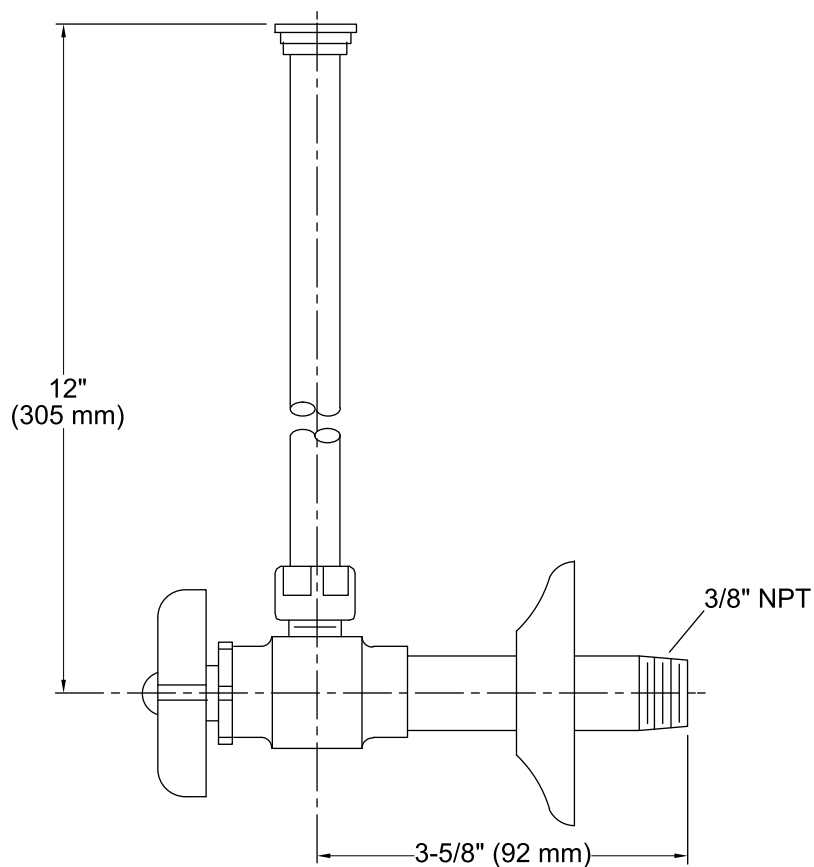

KOHLER® Faucets

Angle Supply with Stop (single) K-7637

Features

- Brass construction.
- Compression valve.
- Annealed vertical tube with supply flange.
- 3/8" NPT connection with flange.
- Four-arm handle stop.

THE BOLD LOOK
OF **KOHLER**®

Technical Information

All product dimensions are nominal.

Notes

Install this product according to the installation guide.