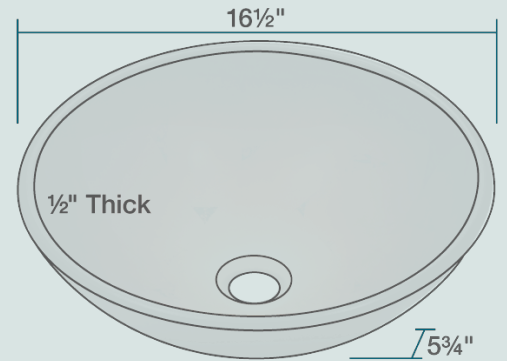

16 1/2" x 16 1/2" x 5 3/4"
 Tempered Glass
 Limited Lifetime Warranty
 Foil-Undertone Glass Sink

Accessories

*Accessories not included

UPC: 817299010173

Features

| Vessel Installation | 18" Minimum Cabinet Size | 1/2" Thick | Tempered Glass | Limited Lifetime Warranty | One Bowl |
|---------------------|--------------------------|------------|----------------|---------------------------|----------|
| | | | | | |
| | | | | | |