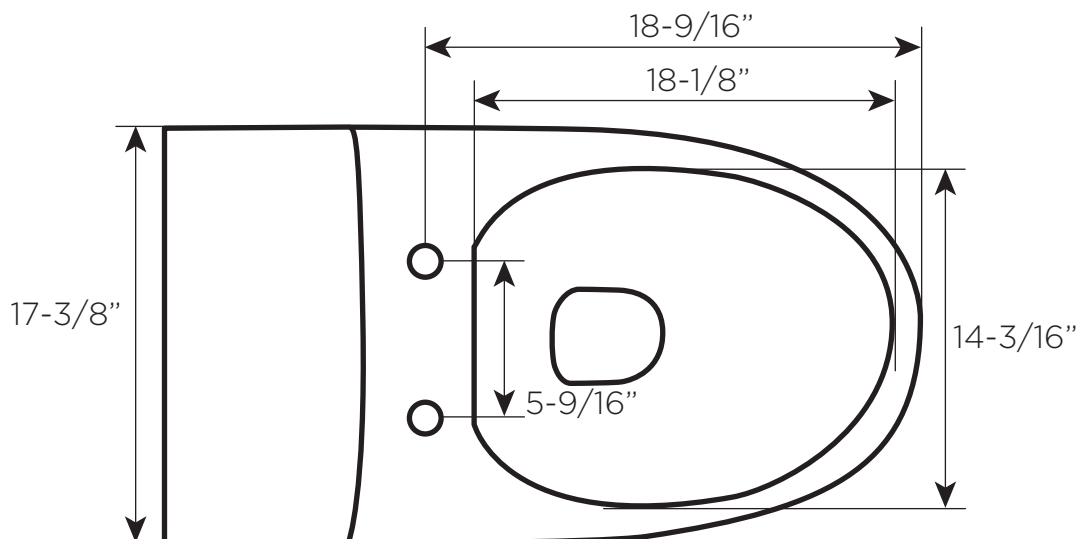

Model: HYA1100101

Elgin One-piece Toilet with Seat

Top

Side

Seat Size: 28-15/16" x 17-3/8" x 28-3/8"

All measurements are approximate and may vary +/- 1/4"