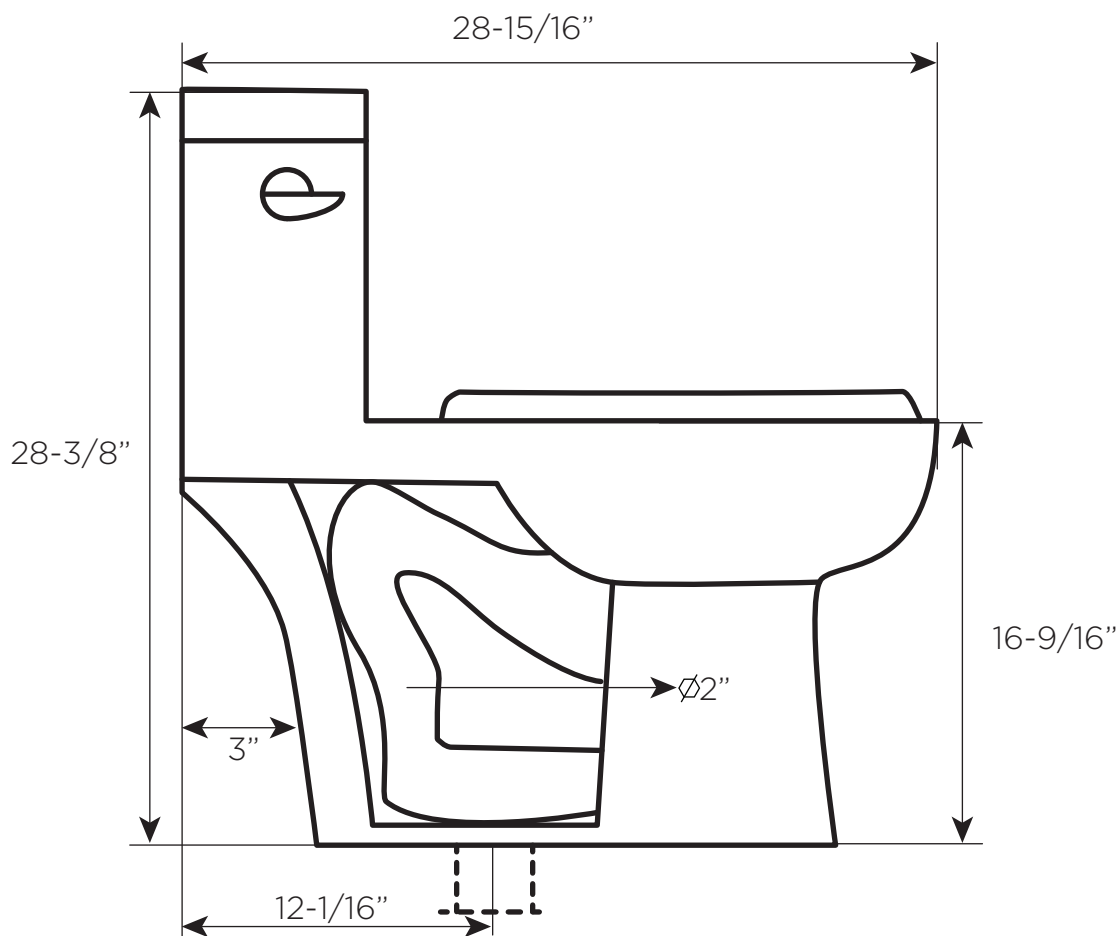

Model: HYA1100101

Elgin One-piece Toilet with Seat

Top

Side

Seat Size: 28-15/16" x 17-3/8" x 28-3/8"

All measurements are approximate and may vary +/- 1/4"