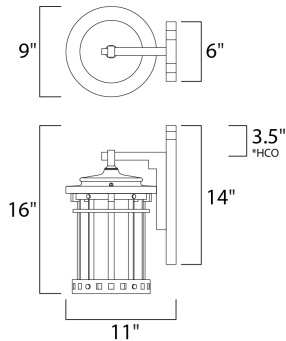

PRODUCT DESCRIPTION

Maxim Lighting's Santa Barbara VX Collection is made with Vivex, a material twice the strength of resin, is non-corrosive, UV resistant and backed with a 5-Year Limited Warranty. Santa Barbara VX features our Sienna finish and Seedy glass.

MEASUREMENTS

DIMENSION : 9" W x 16" H x 11" Ext
BACK PLATE : 6" W x 14" H x 3.5" HCO
HANGING WEIGHT : 12.79 lb

LAMPING

INPUT VOLTAGE : 120V
BULB : 3 x 40W Incandescent E12 Candelabra , 120W Total
BULB INCLUDED : (Not Included)
DIMMABLE : Yes

FINISHES OPTION

Sienna

GLASS

Seedy CD

MATERIAL

Vivex Resin Composite, Glass

RATINGS

cETLus
Wet Location

ADDITIONAL

OPERATING TEMPERATURE:
-20°C (-4°F), 40°C (104°F)

Always consult a qualified electrician before installing any lighting product.