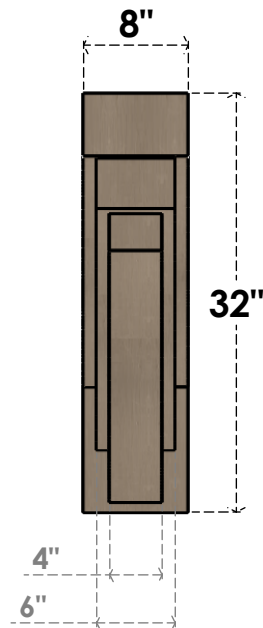

ITEM NUMBER: CORU08X32X32ROCRPR

8"W X 32"D X 32"H SERIES 1 THIN ROCKFORD ROUGH CEDAR TIMBERTHANE
FAUX WOOD CORBEL, PRIMED

SIDE PROFILE

FRONT PROFILE

ISOMETRIC

EKENA MILLWORK
2300 WEST MAIN ST.
CLARKSVILLE, TX 75426
TOLL FREE: 866-607-0453
WWW.EKENAMILLWORK.COM

NOTES

1. INSTALLATION TO BE COMPLETED IN ACCORDANCE WITH MANUFACTURER'S SPECIFICATIONS.
2. DRAWING MAY NOT BE TO SCALE
3. THIS DRAWING IS INTENDED FOR DESIGN AND PLANNING PURPOSES ONLY.
4. ALL INFORMATION CONTAINED HEREIN WAS CURRENT AT THE TIME OF DEVELOPMENT BUT MUST BE REVIEWED AND APPROVED BY THE PRODUCT MANUFACTURER TO BE CONSIDERED ACCURATE.
5. TIMBERTHANE ARCHITECTURAL PRODUCTS ARE MADE FROM HIGH DENSITY URETHANE AND COME FACTORY PRIMED