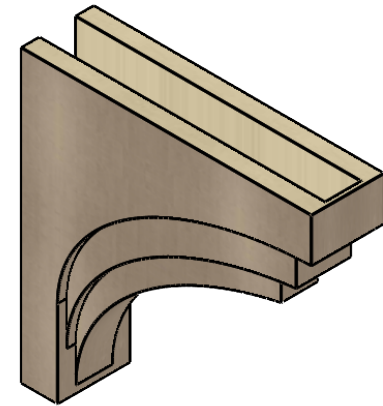

ITEM NUMBER: CORU08X32X32ROCRPR

8"W X 32"D X 32"H SERIES 1 THIN ROCKFORD ROUGH CEDAR TIMBERTHANE
FAUX WOOD CORBEL, PRIMED

SIDE PROFILE

FRONT PROFILE

ISOMETRIC

EKENA MILLWORK
2300 WEST MAIN ST.
CLARKSVILLE, TX 75426
TOLL FREE: 866-607-0453
WWW.EKENAMILLWORK.COM

NOTES

1. INSTALLATION TO BE COMPLETED IN ACCORDANCE WITH MANUFACTURER'S SPECIFICATIONS.
2. DRAWING MAY NOT BE TO SCALE
3. THIS DRAWING IS INTENDED FOR DESIGN AND PLANNING PURPOSES ONLY.
4. ALL INFORMATION CONTAINED HEREIN WAS CURRENT AT THE TIME OF DEVELOPMENT BUT MUST BE REVIEWED AND APPROVED BY THE PRODUCT MANUFACTURER TO BE CONSIDERED ACCURATE.
5. TIMBERTHANE ARCHITECTURAL PRODUCTS ARE MADE FROM HIGH DENSITY URETHANE AND COME FACTORY PRIMED