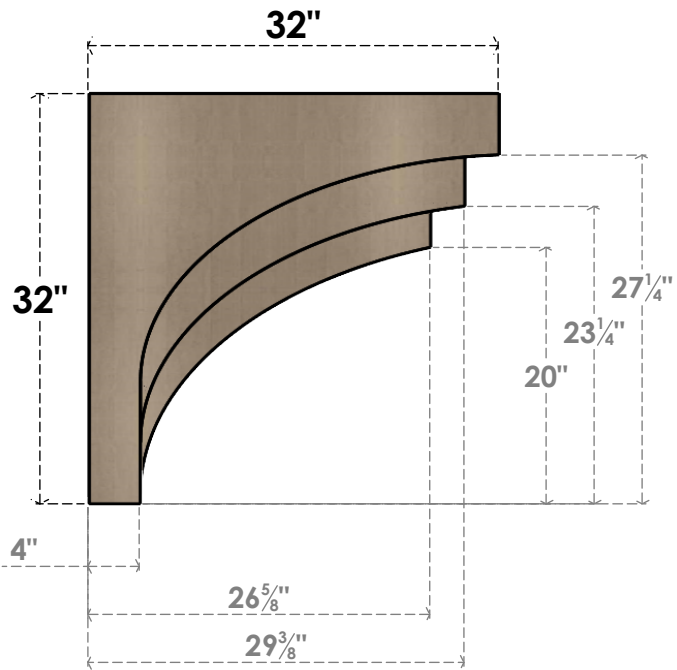

ITEM NUMBER: CORU08X32X32ROCRPR

8"W X 32"D X 32"H SERIES 1 THIN ROCKFORD ROUGH CEDAR TIMBERTHANE
FAUX WOOD CORBEL, PRIMED

SIDE PROFILE

FRONT PROFILE

ISOMETRIC

EKENA MILLWORK
2300 WEST MAIN ST.
CLARKSVILLE, TX 75426
TOLL FREE: 866-607-0453
WWW.EKENAMILLWORK.COM

NOTES

1. INSTALLATION TO BE COMPLETED IN ACCORDANCE WITH MANUFACTURER'S SPECIFICATIONS.
2. DRAWING MAY NOT BE TO SCALE
3. THIS DRAWING IS INTENDED FOR DESIGN AND PLANNING PURPOSES ONLY.
4. ALL INFORMATION CONTAINED HEREIN WAS CURRENT AT THE TIME OF DEVELOPMENT BUT MUST BE REVIEWED AND APPROVED BY THE PRODUCT MANUFACTURER TO BE CONSIDERED ACCURATE.
5. TIMBERTHANE ARCHITECTURAL PRODUCTS ARE MADE FROM HIGH DENSITY URETHANE AND COME FACTORY PRIMED