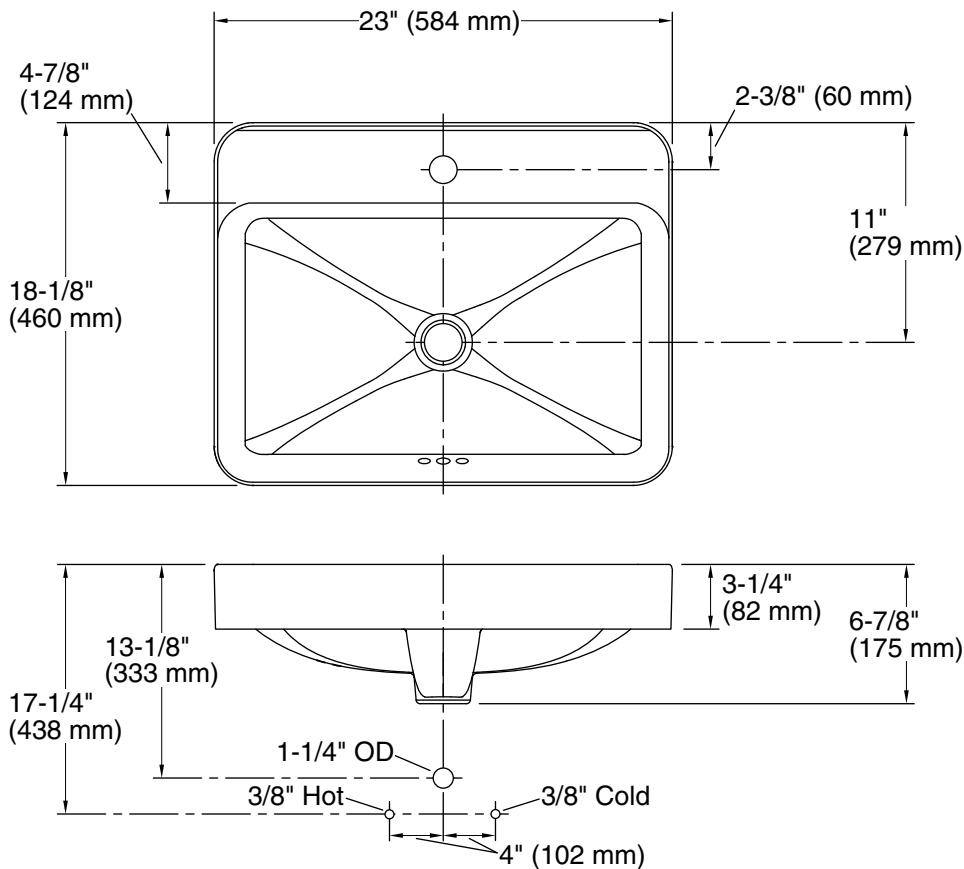

### Technical Information

All product dimensions are nominal.

Bowl configuration:	Single
Installation:	Vessel
Bowl area (Only):	Length: 22" (559 mm) Width: 13-1/4" (337 mm) Water depth: 3-3/4" (95 mm)
Number of deck holes:	1
Faucet hole(s):	1-3/8" (35 mm)
Drain hole:	1-3/8" (35 mm)
Template:	1144641-7, required, included