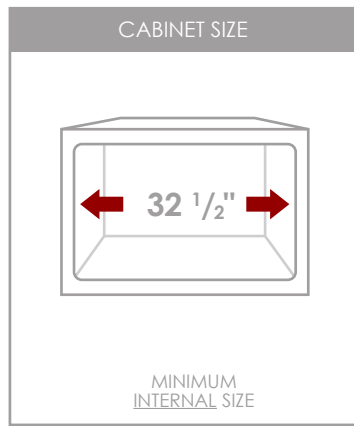

80% Quartz sand
20% Acrylic resin

PRODUCT DIMENSIONS

Overall Dimensions	32" x 18" x 9 1/2"
Internal Dimensions	30" x 16" x 9 1/2"
Left Basin	-
Right Basin	-
Drain Opening Size	3 1/2"

GARBAGE DISPOSAL

Stylish® sinks have on standard 3 1/2" drain opening that can fit any garbage disposal unit. The sink structure is well designed to withstand any heavy garbage disposal unit.