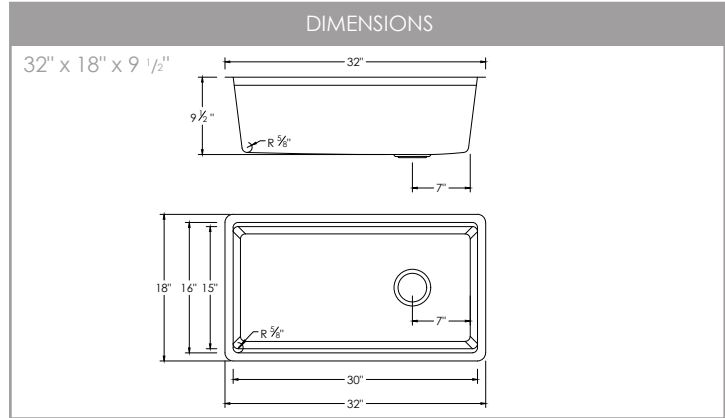

CANMORE

S-832W

COMPOSITE GRANITE
SINGLE BOWL KITCHEN SINK