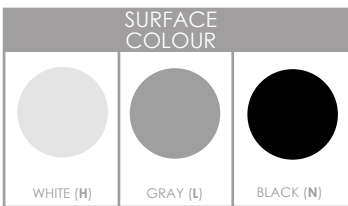

CANMORE

S-832W

COMPOSITE GRANITE
SINGLE BOWL KITCHEN SINK

MATERIAL

Made from 80% Quartz and 20% Acrylic Resin, this special hardened composite is highly stain, scratch, heat and dent resistant, and is also extremely easy to clean and maintain.

80% Quartz sand
20% Acrylic resin

PRODUCT DIMENSIONS

Overall Dimensions	32" x 18" x 9 1/2"
Internal Dimensions	30" x 16" x 9 1/2"
Left Basin	-
Right Basin	-
Drain Opening Size	3 1/2"

GARBAGE DISPOSAL

Stylish® sinks have on standard 3 1/2" drain opening that can fit any garbage disposal unit. The sink structure is well designed to withstand any heavy garbage disposal unit.