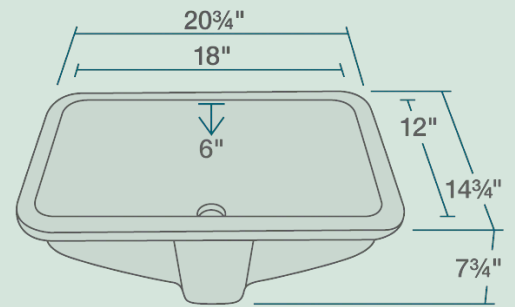

20 3/4" x 14 3/4" x 7 3/4"
 True Vitreous China
 Cardboard Cutout Template Included
 Installation Hardware Included
 Limited Lifetime Warranty

Accessories

*Accessories not included

Available Colors

Features

Undermount Installation	24" Minimum Cabinet Size	True Vitreous China	Cutout Template	Hardware Included	Limited Lifetime Warranty
One Bowl					

UPC: 817299011163