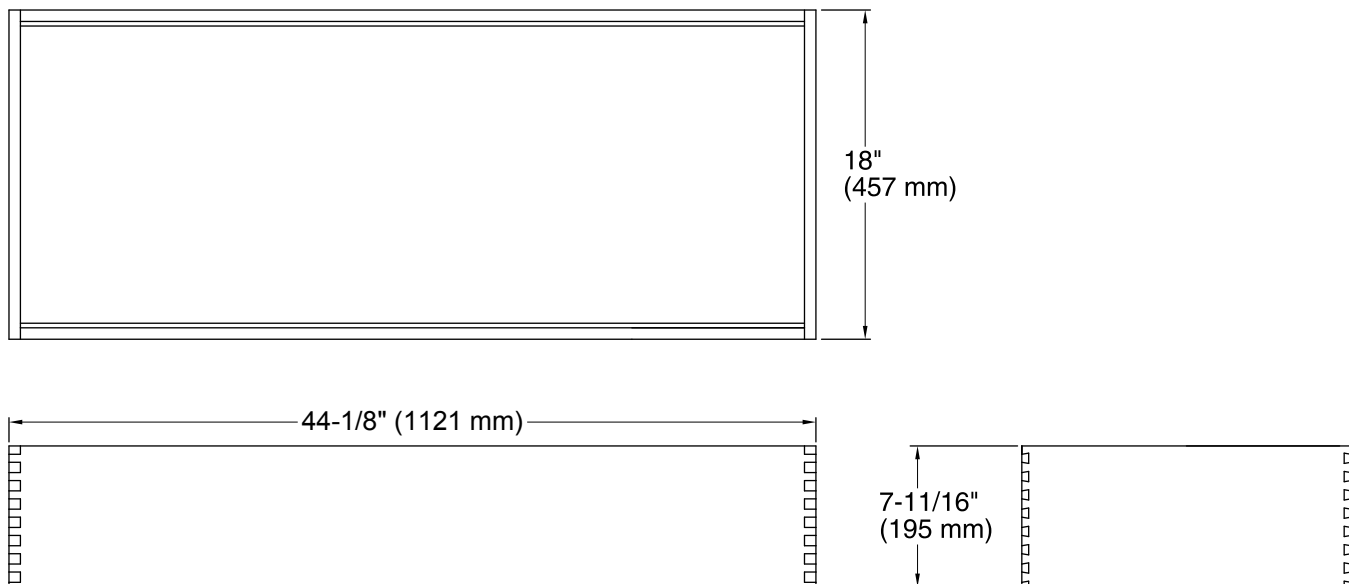

Rollout Drawer K-99679-SH4

Features

- For use with K-99508 Jacquard®, K-99521 Damask®, and K-99534 Poplin® vanities.
- Catalyzed conversion varnish provides a durable moisture-resistant finish.
- Full-extension 18-inch depth drawer with slow-close under-mount slides for smooth opening.
- Requires the K-99738 Appliance Tray.
- Can be paired with the K-99677 Adjustable Shelf or K-99678 Adjustable Shelf with Electrical Outlets.

Available Colors/Finishes

Color tiles intended for reference only.

Color	Code	Description
-------	------	-------------

	1WR	Oxford Maple
--	-----	--------------

Technical Information

All product dimensions are nominal.