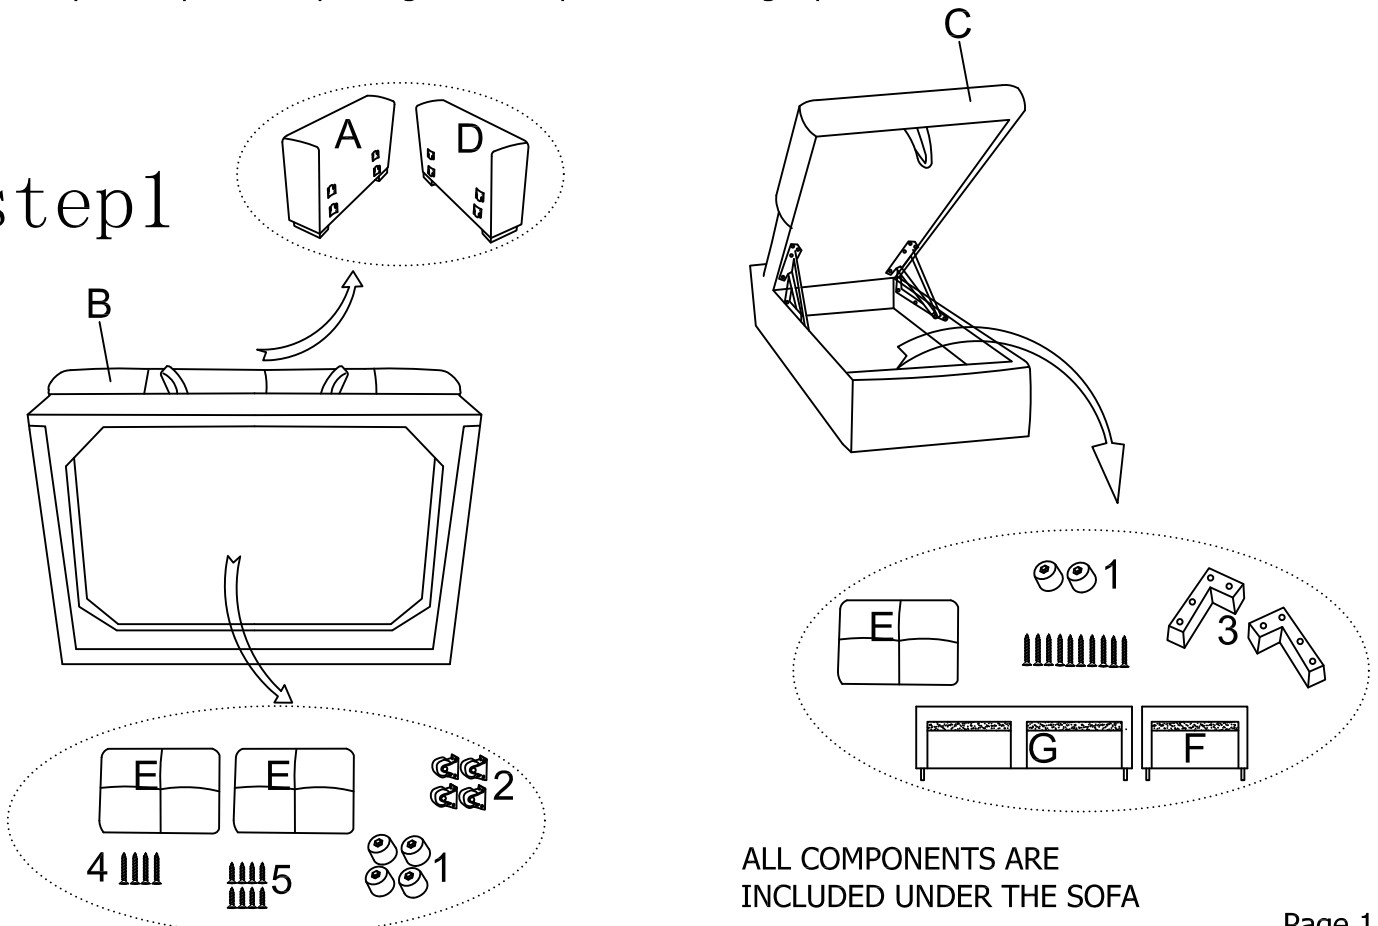

ASSEMBLY INSTRUCTIONS

MODEL#:53345/53346

Thank you for purchasing the quality product. Be sure to check all packing material carefully for small parts which may have come loose inside the carton during shipment. Separate, identify and count all parts and metal hardware. Compare with all parts list to be sure all parts are present. If any part(s) are missing or damaged, please contact your local furniture dealer. For efficient and speedy service, please indicate the model number and code letter of part(s) needed.

Do not fully tighten screws until fully assembled

COMPONENT PARTS			Qty
A		LSF ARM	1pc
B		LOVE	1pc
C		CHAISE	1pc
D		RSF ARM	1pc
E		BACKCUSHION	3pcs
F		BACKREST	1pc
G		BACKREST	1pc

HARDWARE LIST			
1		Leg(ø50*50mm)	6pcs
2		Wheel(ø50mm)	4pcs
3		Leg(205*110*50mm)	2pcs
4		Screw(M5*50mm)	14pcs
5		Screw(M5*25mm)	8pcs

Attention

***Some number parts listed on the instruction sheet may not be in parts bag as they may be assembled. Carefully check parts and packing materials prior to ordering replacements. ***

step1

ALL COMPONENTS ARE INCLUDED UNDER THE SOFA