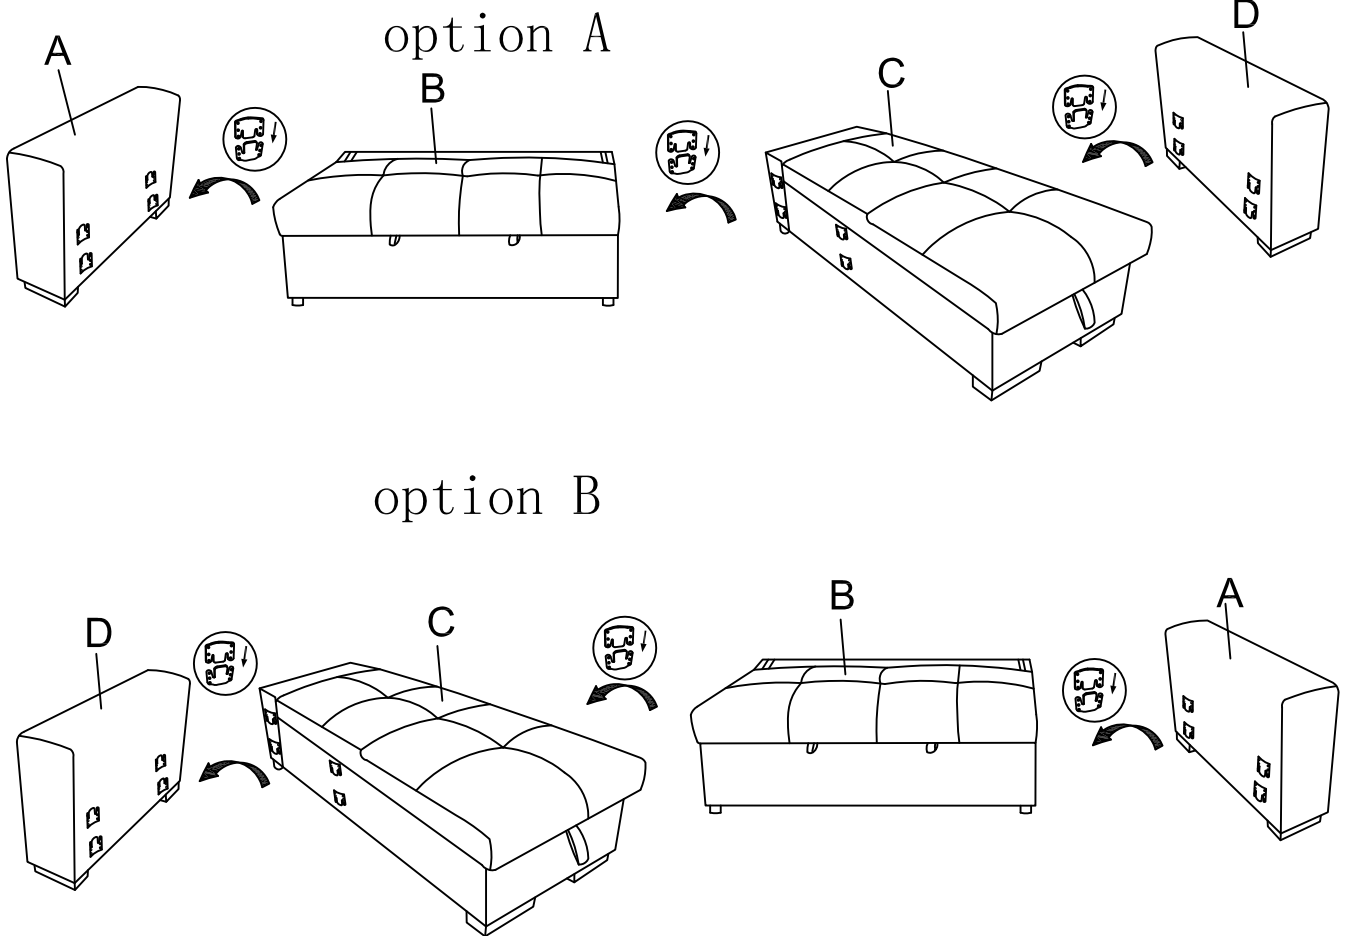

ASSEMBLY INSTRUCTIONS

MODEL#:53345/53346

step2

step3