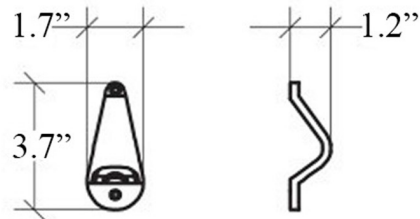

Product Specs Sheets

APRI BOTTIGLIE - OTTONE CROMATO
BOTTLE OPENER - CHROMED BRASS

WEIGHT 1.3 LBS
VOLUME m³ 0,0004

MAINTENANCE

Pulire con panno morbido inumidito. Non usare ammoniaca, detersivi, abrasivi contenenti candeggina

Clean with warm soapy water. Never use ammonia, abrasives, bleach or solvent based cleaners.

Collection
Otel

Model |
Otel 53296

Dimensions Metric

1 inch = 2.54 cm
1 inch = 25.4 mm

WS[®]
BATH
COLLECTIONS

1051 Lea Drive - Collegeville, PA 19426
Tel. 215 513 9400 - Fax 610 831 0215
www.ws bathcollections.com - info@ws bathcollections.com