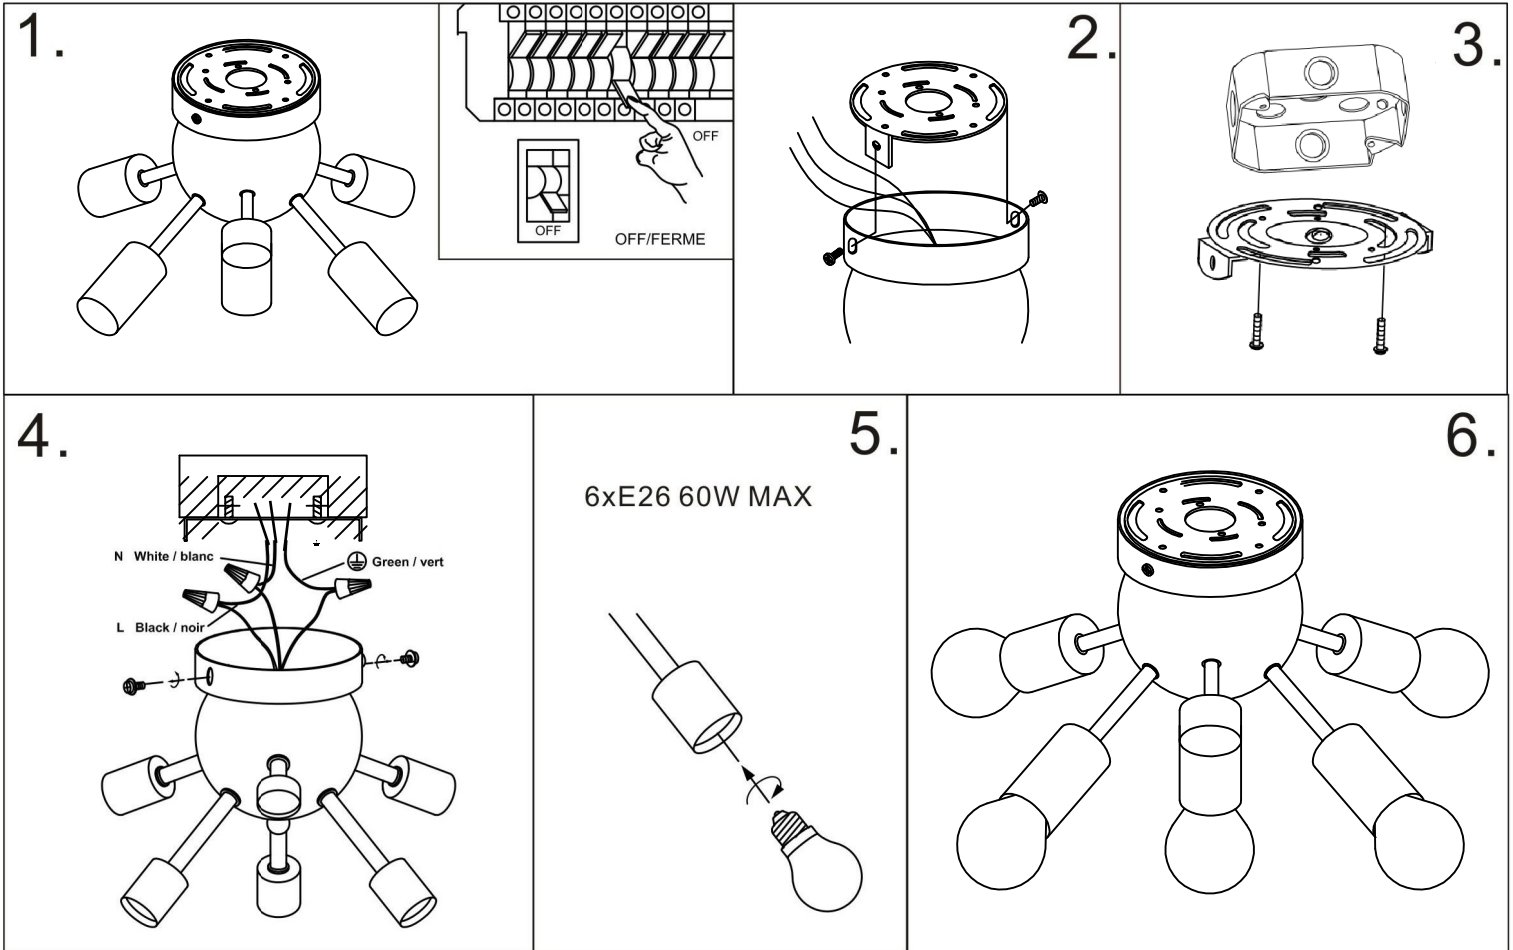

BRI-12FH BRI-612FH

40 Watt Bulbs Included

1401 Courtney Park Drive East, Mississauga, Ontario, Canada L5T 2E4
Tel: (905) 564-1262 Fax: (905) 564-1299 Email: dainolite@dainolite.ca Web: www.dainolite.ca

May.2017