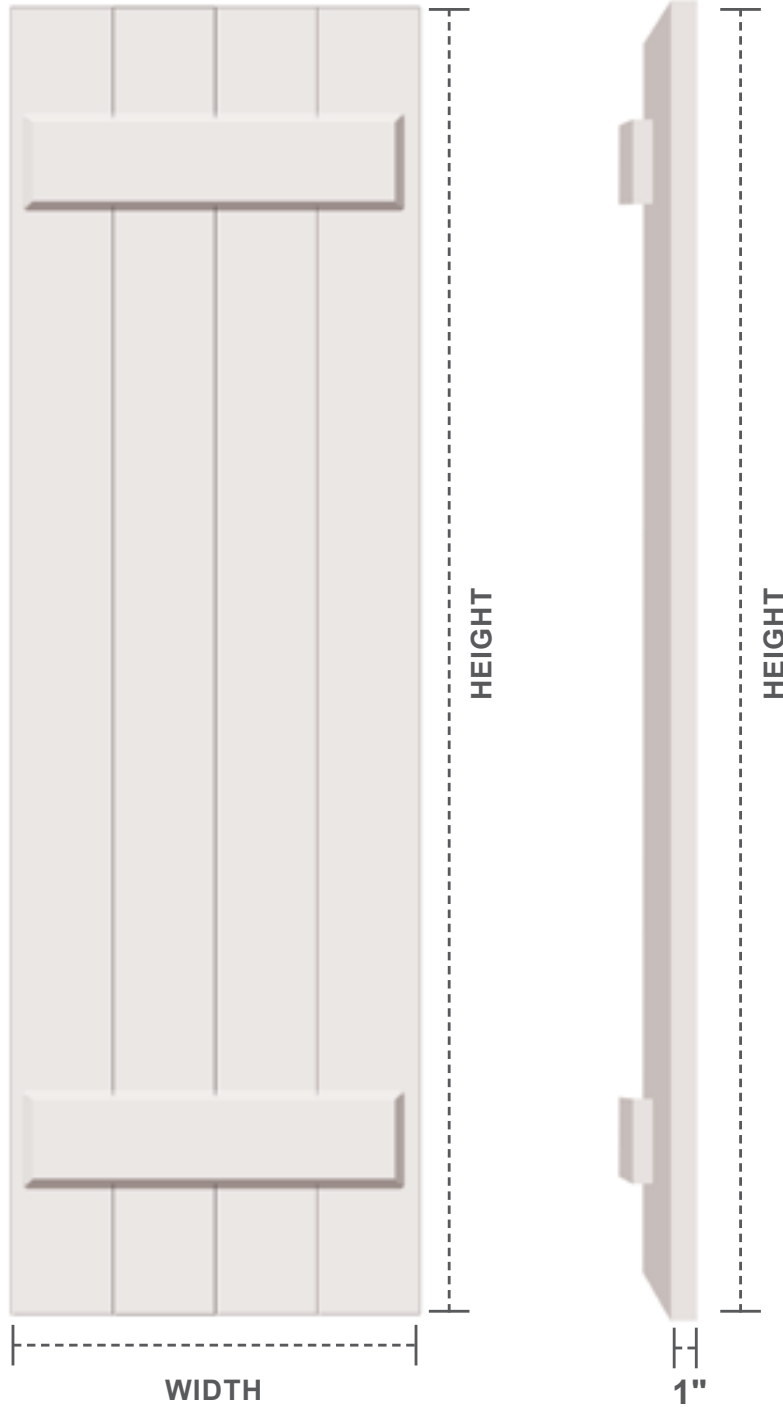

TRUE FIT SHUTTERS

FOUR BOARD JOINED BNB SHUTTERS

STYLE

TFP101BB

FRONT VIEW

SIDE VIEW

AVAILABLE WIDTH
10.75"- 21.5"
AVAILABLE HEIGHT
25"- 80"