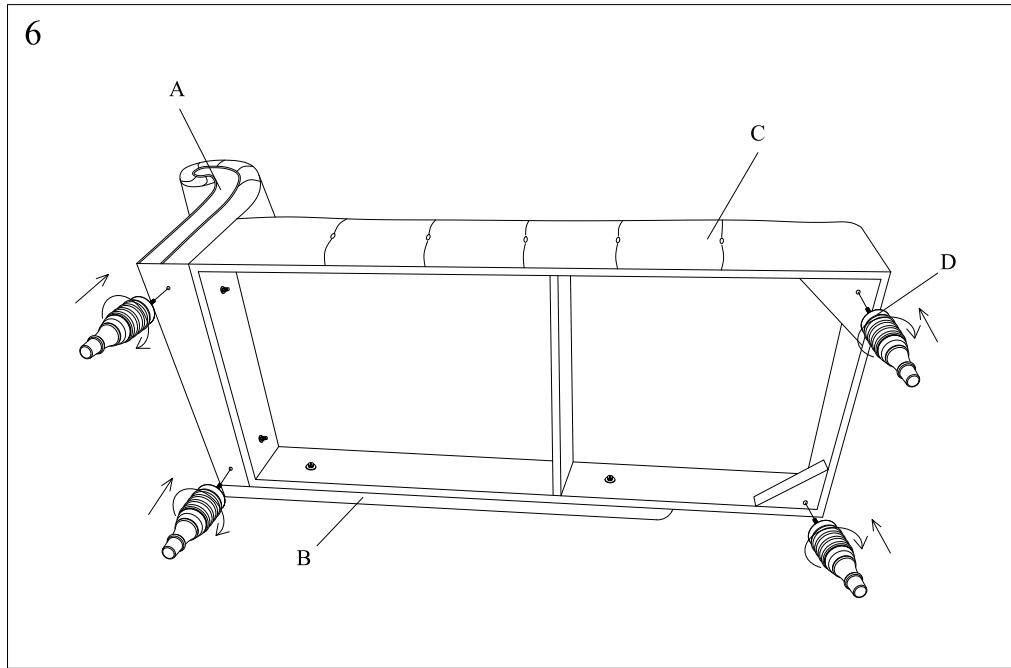

Thank you for your purchase.