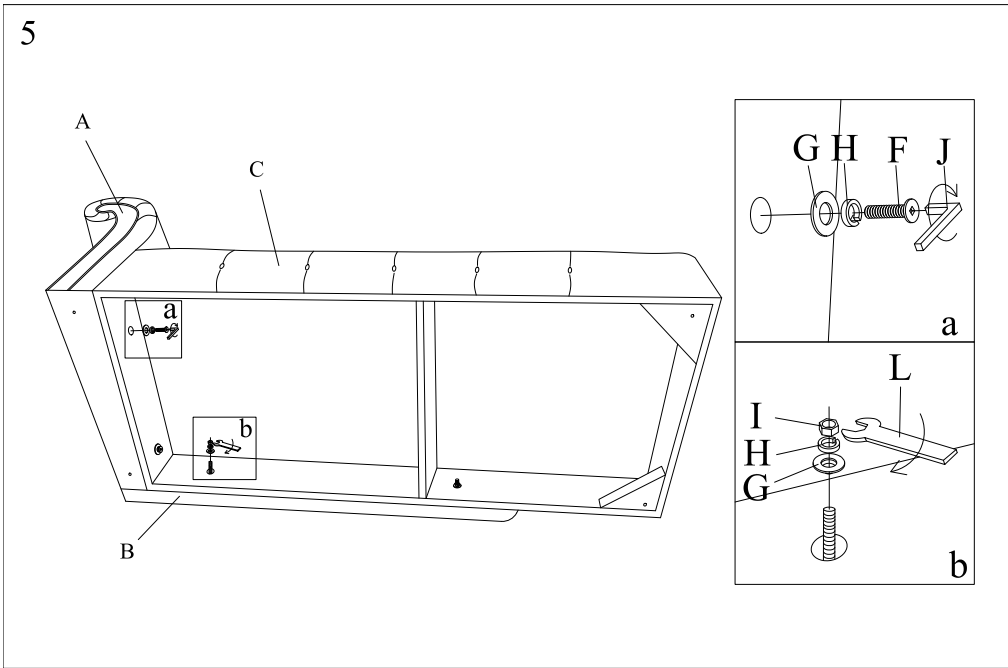

Thank you for your purchase.