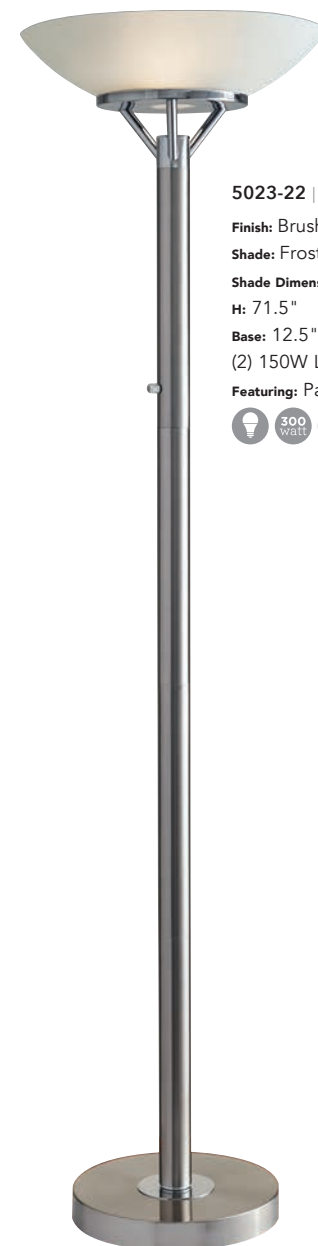

5023-22

5023-22 | EXPO 300 WATT TORCHIERE

Finish: Brushed Steel with Chrome Accents
Shade: Frosted Glass
Shade Dimensions: H: 5.5" D: 18"
H: 71.5"
Base: 12.5" Round
(2) 150W Low/High/Off Rotary Switch
Featuring: Patented Dual Criss-Cross Sockets