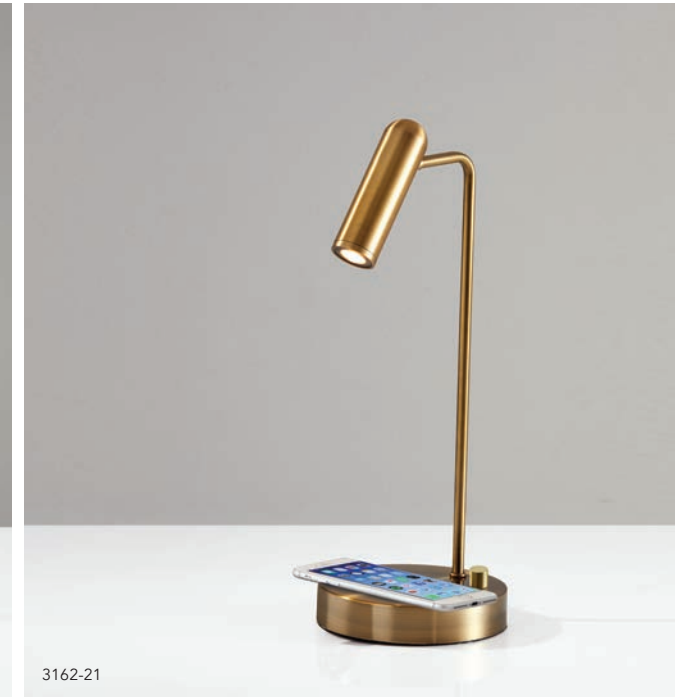

3214-22 | WINDSOR ADESSOCHARGE LED DESK LAMP

Finish: Brushed Steel
Shade: White Opal Glass
Shade Dimensions: H: 6.75" D: 3.5"
Adjustable Height: 17.5" Max. **Adjustable Ext:** 11.25" Max.
Base: H: 1.5" W: 4.75" Square
(1) 4.5W LED Replaceable G9 Bulb (Included),
CRI: 80, Color Temp: 3000K, 400 Lumens
Featuring: On/Off Rotary Switch on Base, (1) 1 Amp USB Port,
2.5" Wireless Charging Pad with Qi Technology, Adjustable Shade

3214-01 | WINDSOR ADESSOCHARGE LED DESK LAMP

Finish: Black with Antique Brass Accents
Shade: White Opal Glass
Shade Dimensions: H: 6.75" D: 3.5"
Adjustable Height: 17.5" Max. **Adjustable Ext:** 11.25" Max.
Base: H: 1.5" W: 4.75" Square
(1) 4.5W LED Replaceable G9 Bulb (Included),
CRI: 80, Color Temp: 3000K, 400 Lumens
Featuring: On/Off Rotary Switch on Base, (1) 1 Amp USB Port,
2.5" Wireless Charging Pad with Qi Technology, Adjustable Shade

3162-21 | KAYE ADESSOCHARGE LED DESK LAMP

Finish: Antique Brass
Shade: Antique Brass
Shade Dimensions: H: 5" D: 1.25"
Adjustable Height: 16.5" Max. **Adjustable Ext:** 8" Max.
Base: 6" Round
(1) 5W LED, CRI: 80, Color Temp: 3000K, 410 Lumens
Featuring: On/Off Rotary Switch on Base, (1) 2 Amp USB Port,
2.5" Wireless Charging Pad with Qi Technology, Adjustable Shade

3162-22 | KAYE ADESSOCHARGE LED DESK LAMP

Finish: Brushed Steel
Shade: Brushed Steel
Shade Dimensions: H: 5" D: 1.25"
Adjustable Height: 16.5" Max. **Adjustable Ext:** 8" Max.
Base: 6" Round
(1) 5W LED, CRI: 80, Color Temp: 3000K, 410 Lumens
Featuring: On/Off Rotary Switch on Base, (1) 2 Amp USB Port,
2.5" Wireless Charging Pad with Qi Technology, Adjustable Shade