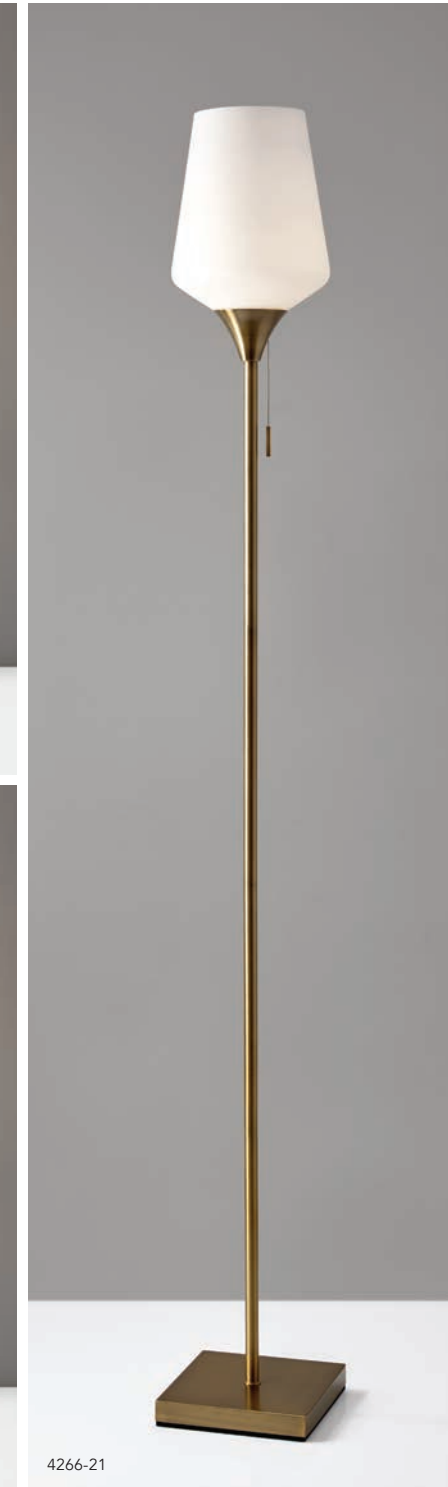

4265-22 | ROXY TABLE LAMP

Finish: Brushed Steel
Shade: White Opal Glass

Shade Dimensions: H: 9" D: 7"

H: 24.5"

Base: 6" Square

(1) 60W On/Off Nylon Pull Chain

4266-21

4266-22