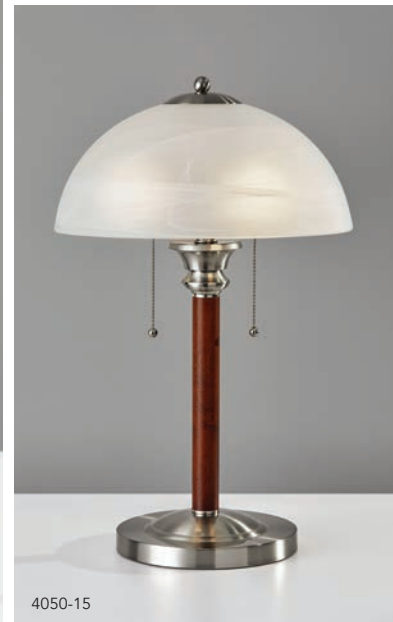

NATURAL

4050-15

7207-15 | ALTA 300 WATT TORCHIERE

Finish: Walnut Rubberwood with Brushed Steel Accents
Shade: Frosted Glass

Shade Dimensions: H: 4" D: 13.75"

H: 71"

Base: 10" Round

(2) 150W Low/High/Off Rotary Switch

Featuring: Patented Dual Criss-Cross Sockets

4052-15 | LEXINGTON 300 WATT COMBO TORCHIERE

Finish: Walnut Rubberwood with Brushed Steel Accents
Shade: Alabaster Frosted Glass

Top Shade Dimensions: H: 4" D: 13.5"

Reading Light Shade Dimensions: H: 3.5" D: 6"

H: 71" D: 14"

Base: 11.5" Round

(2) 150W Low/High/Off

(1) 60W On/Off for Reading Light

Featuring: Patented Dual Criss-Cross Sockets, Adjustable Gooseneck, Reading Light, Dual Rotary Switches on Pole

4050-15 | LEXINGTON TABLE LAMP

Finish: Walnut Rubberwood with Brushed Steel Accents
Shade: Alabaster Frosted Glass

Shade Dimensions: H: 6" D: 13.5"

H: 22.5"

Base: 8.5" Round

(2) 60W On/Off

Featuring: Double Pull Chains, (2) Sockets

3337-15 | HAMPTONS TABLE LAMP

Finish: Walnut Eucalyptus Wood, MDF Base
Outer Shade: Textured Beige Linen

Inner Shade: White Poly/Cotton

Outer Shade Dimensions: H: 18" D: 8"

Inner Shade Dimensions: H: 17" D: 6"

H: 31"

Base: 8" Round

(1) 60W On/Off Pull Chain

3338-15 | HAMPTONS FLOOR LAMP

Finish: Walnut Eucalyptus Wood, MDF Base
Outer Shade: Textured Beige Linen

Inner Shade: White Poly/Cotton

Outer Shade Dimensions: H: 21" D: 9.5"

Inner Shade Dimensions: H: 19" D: 7.5"

H: 65"

Base: 10" Round

(1) 100W On/Off Pull Chain