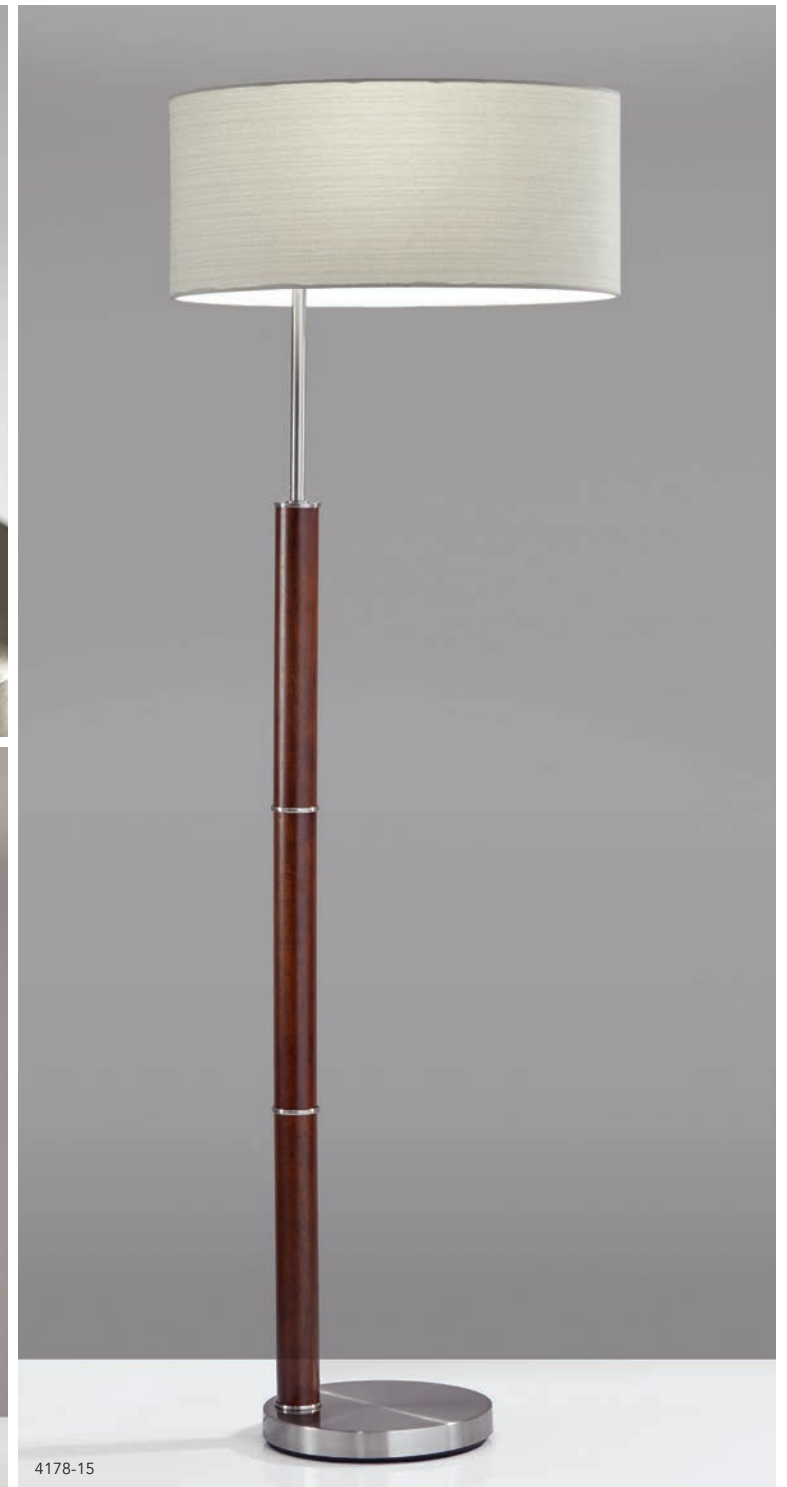

4178-15

4178-15 | HUNTER FLOOR LAMP

Finish: Brushed Steel and Walnut Rubberwood
Shade: Natural Textured Fabric
Shade Dimensions: H: 8.5" W: 11" x 19" Oval
H: 58"
Base: 10" Round
(1) 150W 3-Way Rotary Socket Switch