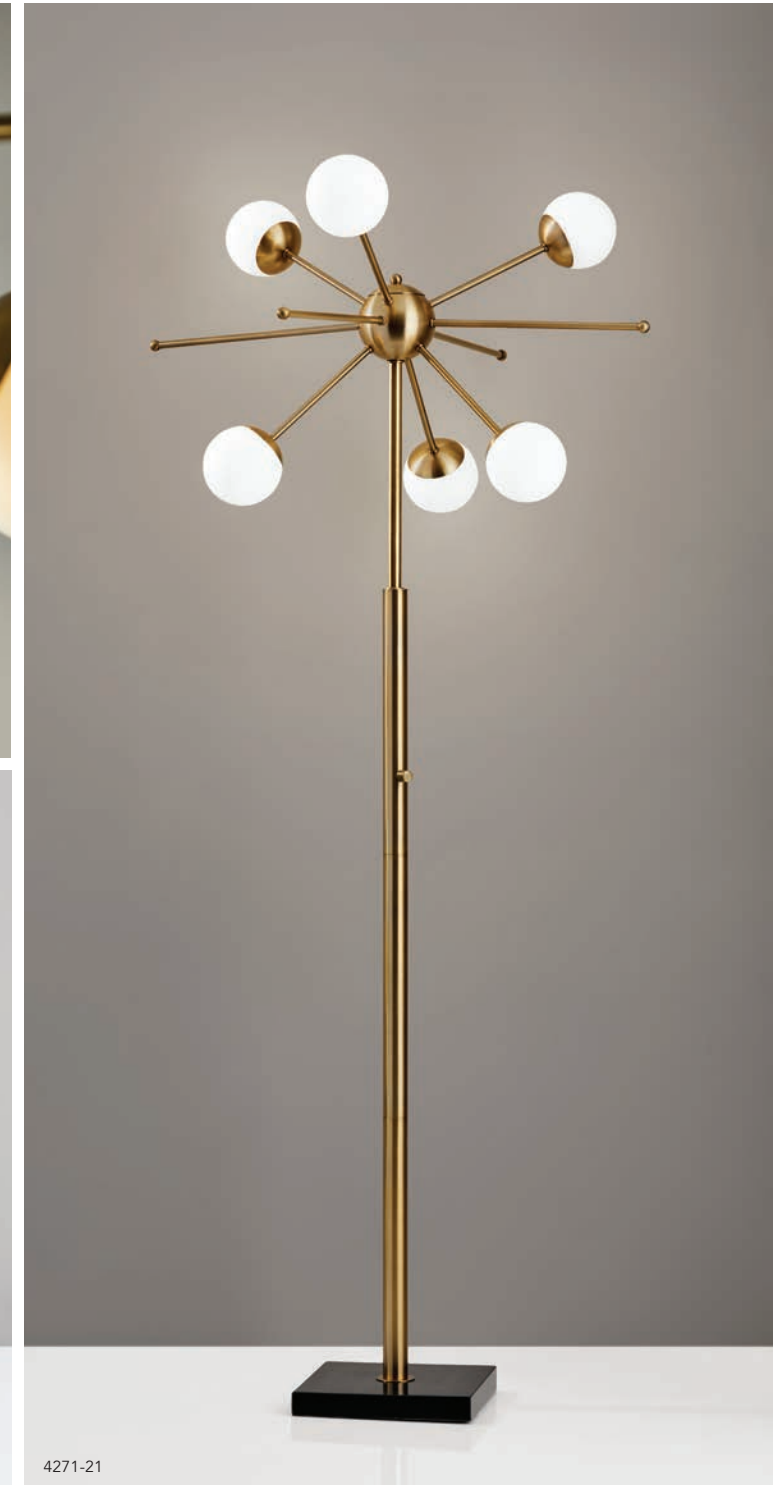

Finish: Antique Brass

Shades: White Opal Glass

Shade Dimensions: D: 4"

H: 23" W: 15.5"

Base: 6" Square

(6) 3W LED Replacable G9 Bulbs (Included), CRI: 80,
Color Temp: 3000K, 1200 Lumens

Featuring: On/Off Rotary Switch on Pole,
Black Marble Base, Black Fabric Covered Cord

LED

4271-21

4271-21 | DOPPLER LED FLOOR LAMP

Finish: Antique Brass

Shades: White Opal Glass

Shade Dimensions: D: 4"

H: 63.5" W: 27.25"

Base: 9" Square