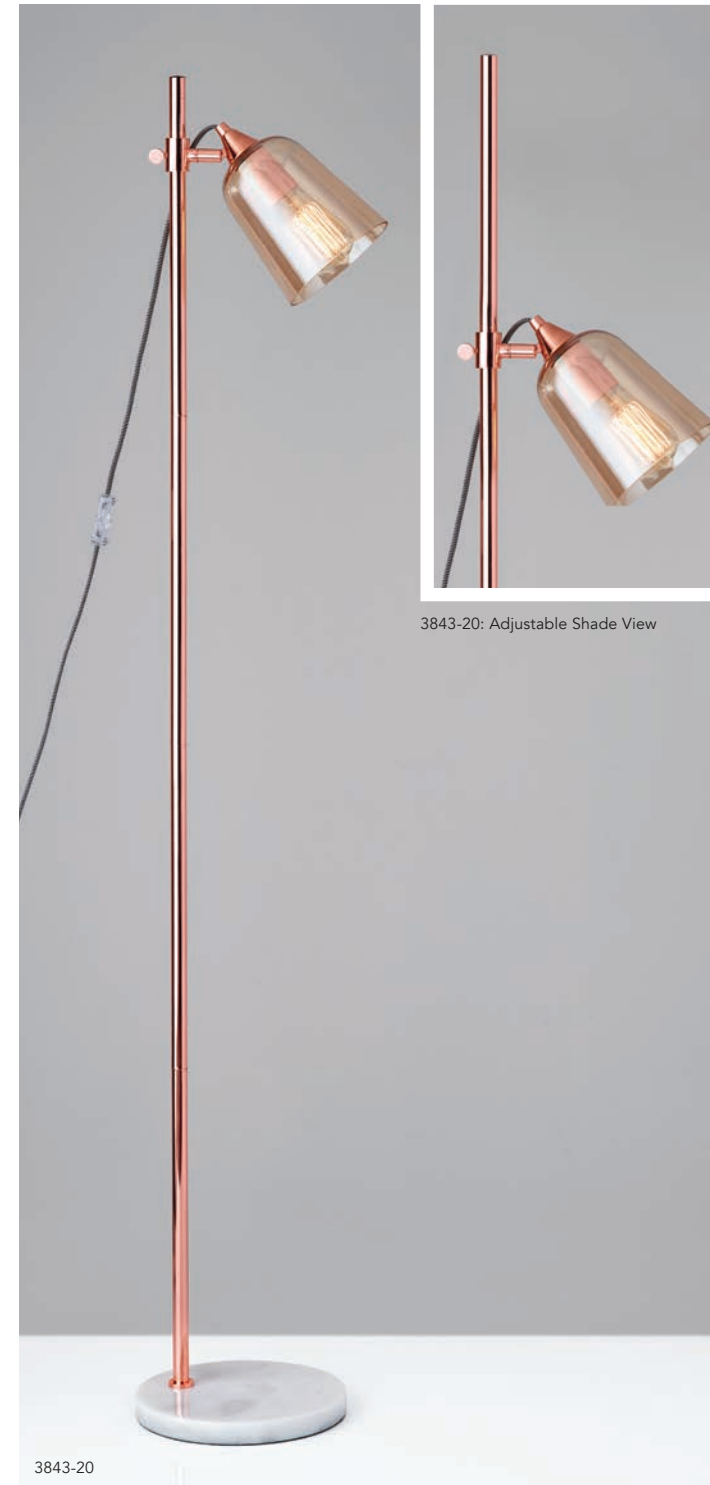

3842-20

3843-20

3843-20 | MARLON FLOOR LAMP

Finish: Shiny Copper
Shade: Amber Tinted Glass
Shade Dimensions: H: 7" D: 5.5"
H: 61.75" **Ext:** 11"
Base: 9.75"
(1) 40W On/Off Line Switch, Vintage Bulb (Included)
Featuring: White Marble Base, Adjustable Shade,
Hanging Black and White Fabric Covered Cord