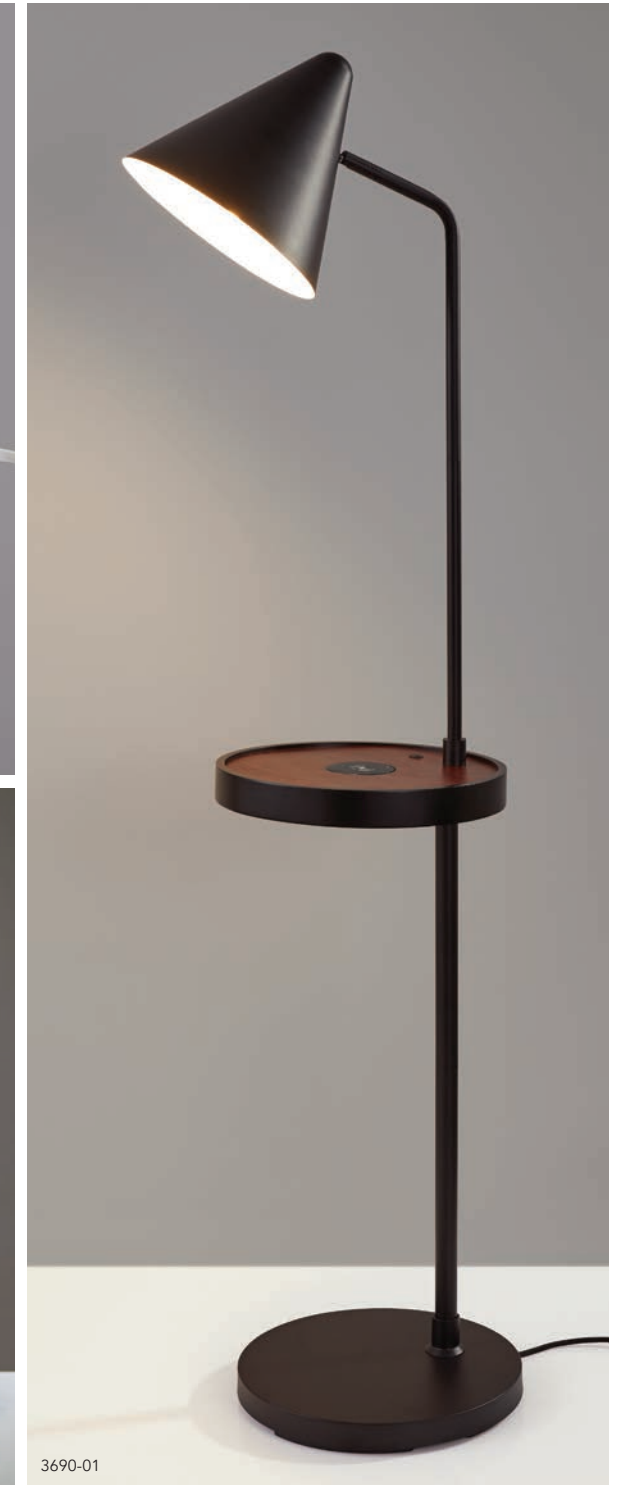

3418-21 | ISAAC TABLE LANTERN

Finish: Antique Brass
Shade: Clear Ripple Glass
Shade Dimensions: H: 8.75" D: 5"
H: 11.5"
Tapered Base: TD: 2.5" BD: 5" H: 3.25"
 (1) 60W On/Off Touch Switch on Base
Featuring: Black and White Fabric Covered Cord

3419-21 | ISAAC ADESSOCHARGE TABLE LANTERN

Finish: Walnut Rubberwood with Antique Brass Accents
Shade: Clear Ripple Glass
Shade Dimensions: H: 8.75" D: 5"
H: 12"
Wood Base: 5.5" x 9.5" Rectangular
 (1) 60W On/Off Rotary Switch on Base
Featuring: (1) 1 Amp USB Port, Etched Wood Wireless Charging Pad with Qi Technology, Black and White Fabric Covered Cord

3475-21: Side View

3475-21

3475-21 | OWEN ADESSOCHARGE DESK LAMP

Finish: Black with Antique Brass Accents
Shade: Black Metal
Shade Dimensions: H: 9.5" D: 4.75"
 3" Brass Accent Finial
Adjustable H: 22" Max. **Adjustable Ext:** 12.75" Max.
Base: 5.5" x 7.5" Rectangular
 (1) 40W On/Off Rotary Switch on Base
Featuring: (1) 1 Amp USB Port, 2.5" Wireless Charging Pad with Qi Technology, Adjustable Shade

3690-01

3690-01 | OLIVER ADESSOCHARGE TASK SHELF FLOOR LAMP

Finish: Black and Walnut Poplar Wood
Shade: Black Metal
Shade Dimensions: H: 9.75" D: 9.5"
H: 59" **EXT:** 16"
Base: H: 1.5" D: 12.5"
Shelf Dimensions: H: 1.5" D: 12.25"
 (1) 100W On/Off Rocker Switch on Shelf
Featuring: (1) 1 Amp USB Port, 2.5" Wireless Charging Pad with Qi Technology, Adjustable Shade, Walnut Poplar Wood Shelf, Black Fabric Covered Cord