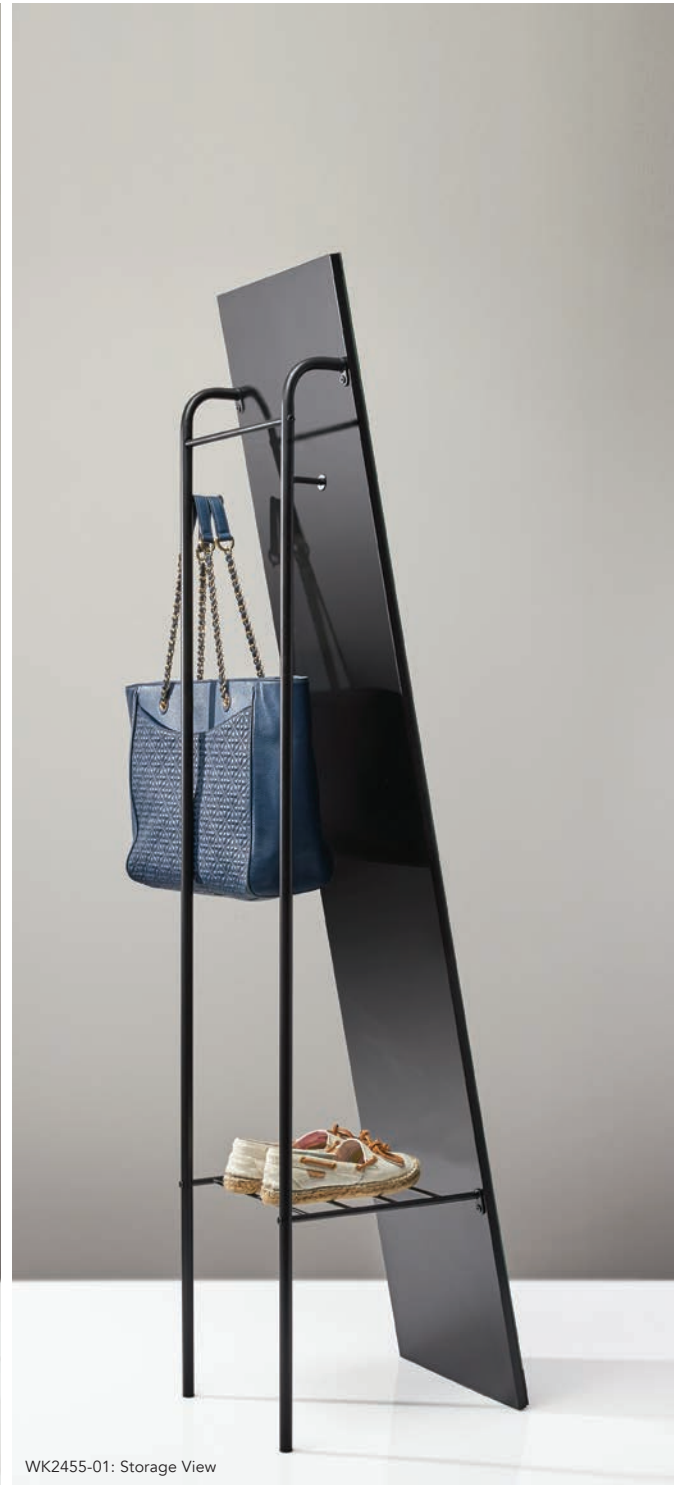

WK2455-01: Storage View

WK2455-01 | TILLIE STORAGE MIRROR

Finish: Black
H: 58" W: 11.75" EXT: 14.25"
Footprint: 11.75" x 14.25" Rectangular
Weight Capacity: Each Hook: 6.5 lbs. Wire Shelf: 11 lbs.
Metal Wire Shelf: W: 11.25" Clearance: 11.75"
Featuring: 2 Coat Hooks, Rear Storage Shelf