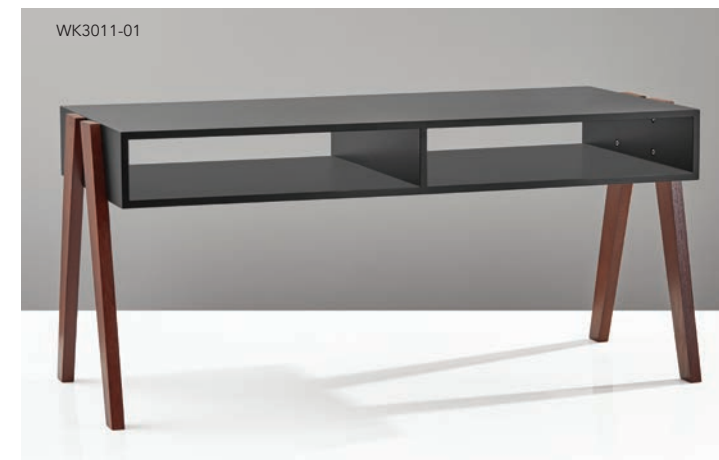

WK3011-02 | LAUREL COFFEE TABLE/ TV STAND

Finish: White Painted MDF Table Top with Walnut Oak Wood Legs
H: 18.75" **W:** 40.75" x 17.75" Rectangular
Each Inner Cubby: W: 19" x 17.75" Rectangular
Each Inner Cubby Height Clearance: 3.75"
Weight Capacity: 66 lbs.
Featuring: 2 Inner Storage Cubbies

Scan the QR code to see Laurel's angles.

WK3011-01 | LAUREL COFFEE TABLE/ TV STAND

Finish: Black Painted MDF Table Top with Walnut Oak Wood Legs
H: 18.75" **W:** 40.75" x 17.75" Rectangular
Each Inner Cubby: W: 19" x 17.75" Rectangular
Each Inner Cubby Height Clearance: 3.75"
Weight Capacity: 66 lbs.
Featuring: 2 Inner Storage Cubbies

Scan the QR code to see Laurel's angles.