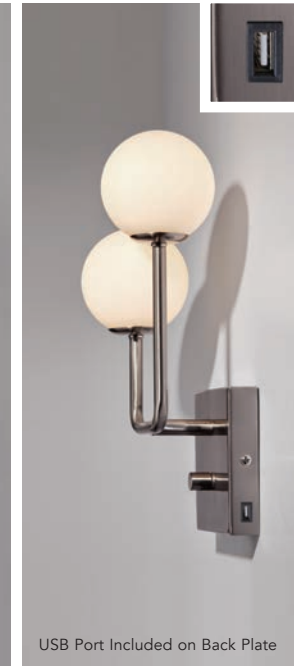

DECORATIVE GLASS

3508-21 | PEARL LED ACCENT LAMP

Finish: Walnut Wood with Antique Brass
Shades: White Opal Glass
Shade Dimensions: D: 4"
H: 13.5"
Base: 4.25" Round
(1) 4.5W LED Replaceable G9 Bulb (Included),
CRI: 80, Color Temp: 3000K, 470 Lumens
Featuring: Flat Disc Base, On/Off In-Line Switch

3508-22 | PEARL LED ACCENT LAMP

Finish: Brushed Steel with White Marble
Shades: White Opal Glass
Shade Dimensions: D: 4"
H: 13.5"
Base: 4.25" Round
(1) 4.5W LED Replaceable G9 Bulb (Included),
CRI: 80, Color Temp: 3000K, 470 Lumens
Featuring: Flat Disc Base, On/Off In-Line Switch

3509-22 | PEARL TABLE LAMP

Finish: Brushed Steel with White Marble
Shades: White Opal Glass
Shade Dimensions: D: 7"
H: 17.5"
Base: H: 9" D: 3.5"
(1) 60W On/Off Rotary Switch on Base
Featuring: White Marble Base

3057-22 | ASBURY LED WALL LAMP

Finish: Brushed Steel
Shade: White Opal Glass
Shade Dimensions: D: 3.75"
H: 13" **W:** 8" **EXT:** 4"
Back Plate: 5" Square
(2) 4.5W LED Replaceable G9 Bulbs (Included),
CRI: 80, Color Temp: 3000K, 480 Lumens
Featuring: 5' Black Fabric Covered Cord,
Hardwire or Plug-In, (1) 1 Amp USB Port

3058-22 | ASBURY LED TABLE LAMP

Finish: Brushed Steel
Shade: White Opal Glass
Large Shade Dimensions: D: 6.5"
Small Shade Dimensions: D: 5.5"
H: 21.5" **W:** 15" **EXT:** 6.5"
Base: 6.5" Square
(2) 4.5W LED Replaceable G9 Bulbs (Included),
CRI: 80, Color Temp: 3000K, 550 Lumens
Featuring: White Marble Base

3059-22 | ASBURY LED FLOOR LAMP

Finish: Brushed Steel
Shade: White Opal Glass
Large Shade Dimensions: D: 6.5"
Medium Shade Dimensions: D: 6"
Medium Shade Dimensions: D: 5.5"
H: 67" **W:** 15" **EXT:** 13"
Base: 10" Square
(3) 4.5W LED Replaceable G9 Bulbs (Included),
CRI: 80, Color Temp: 3000K, 790 Lumens
Featuring: White Marble Base