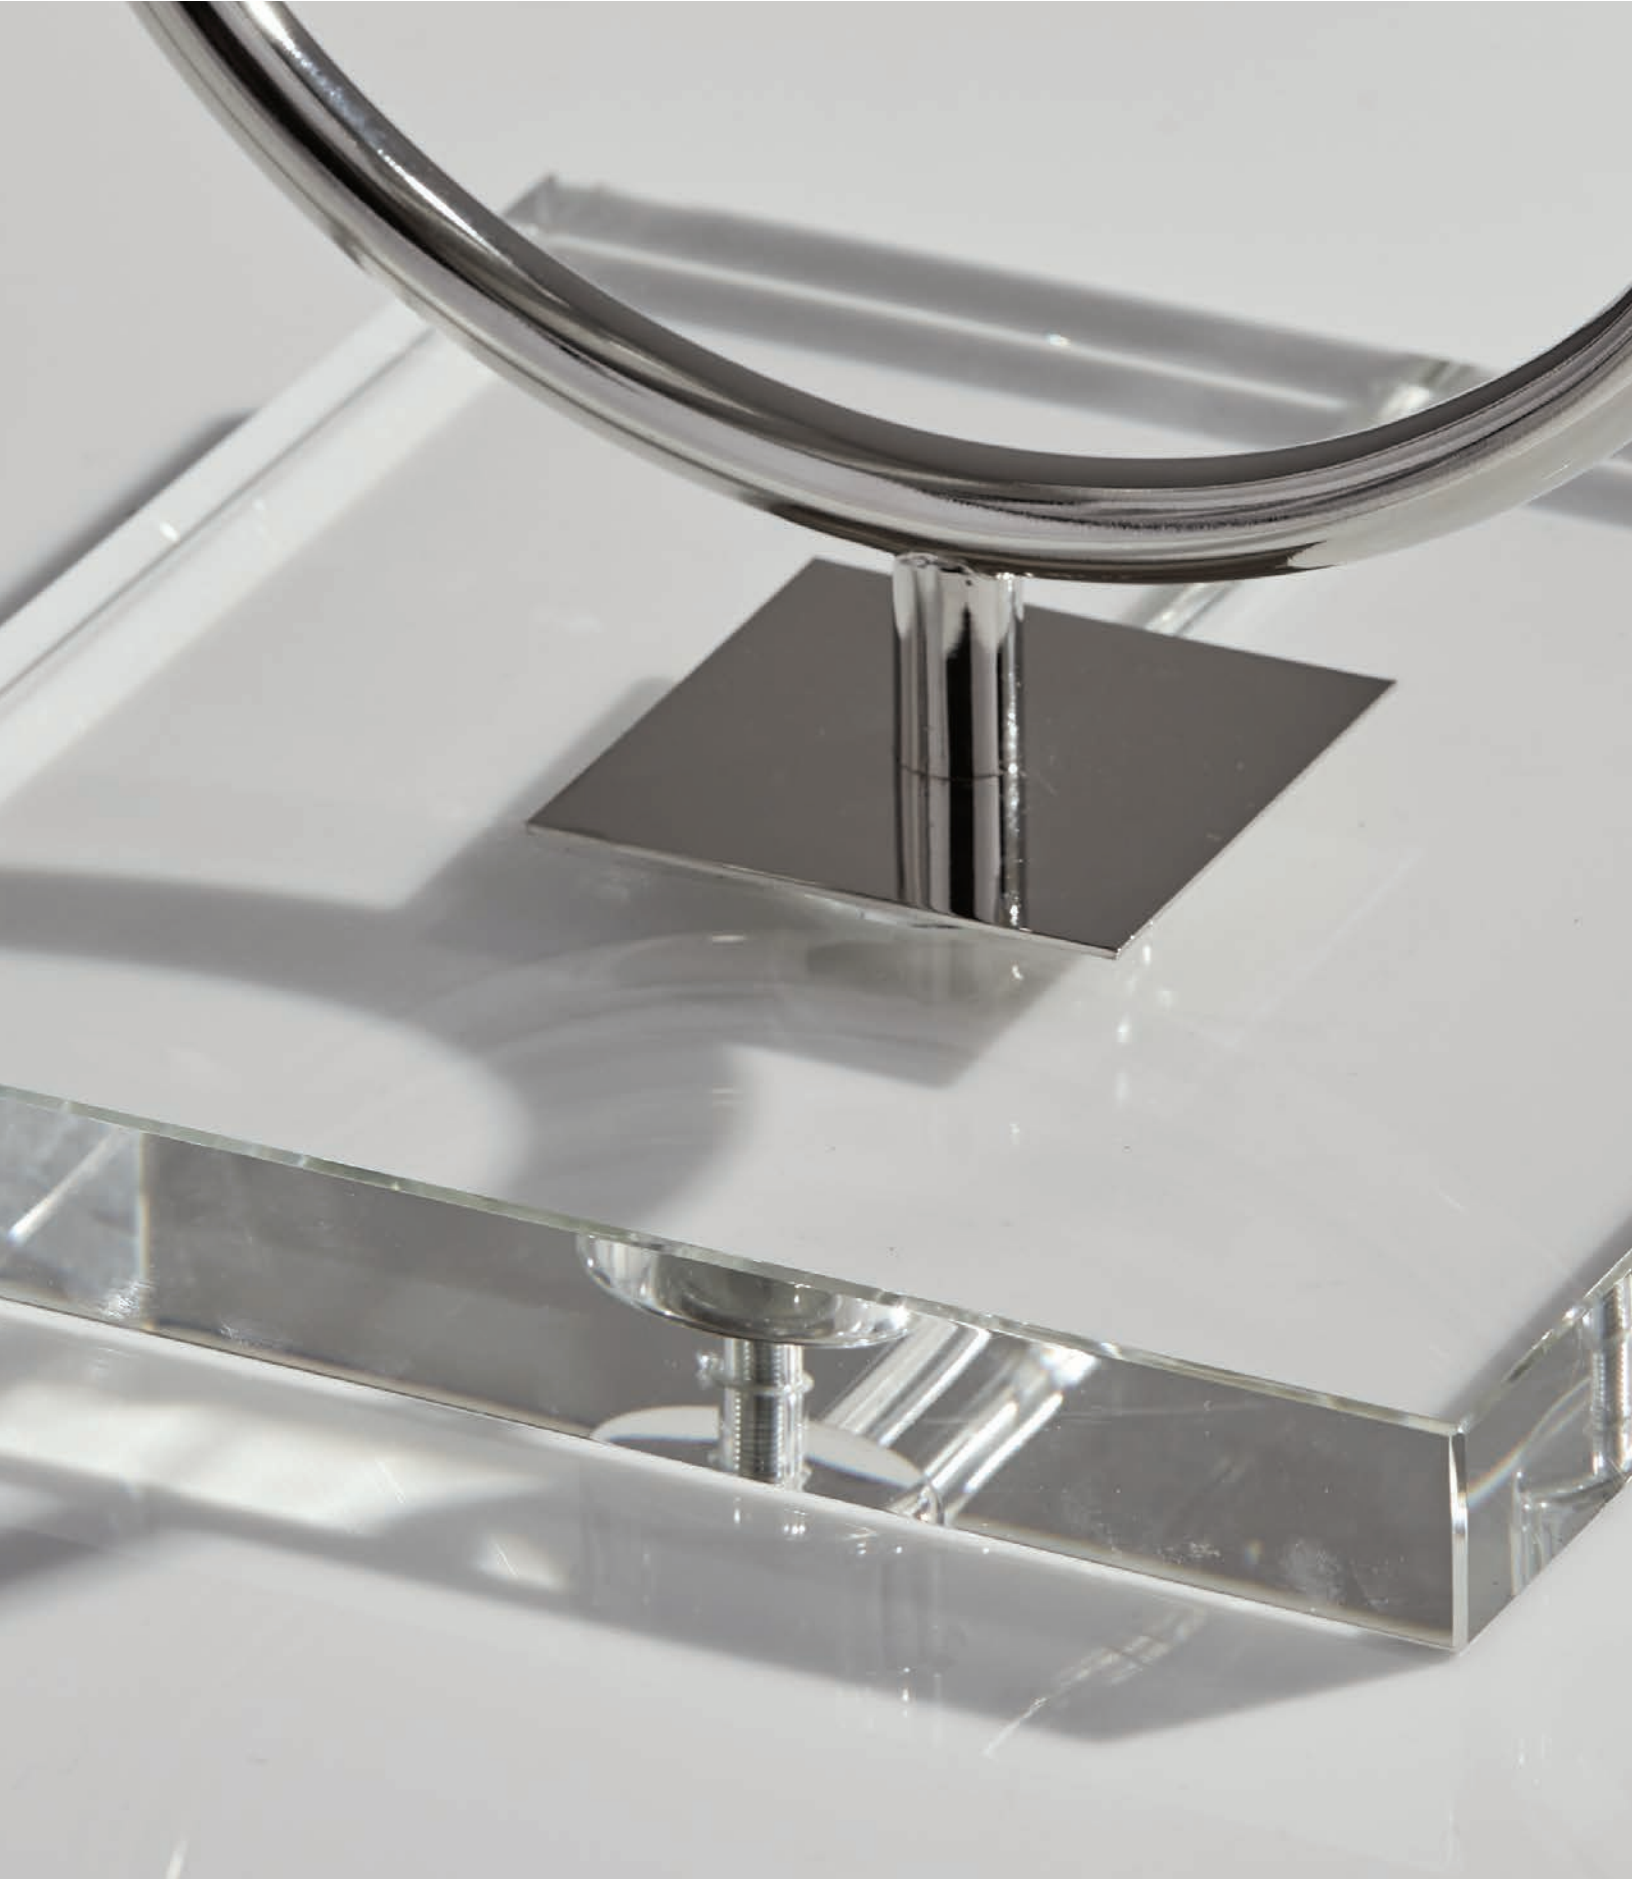

DECORATIVE GLASS