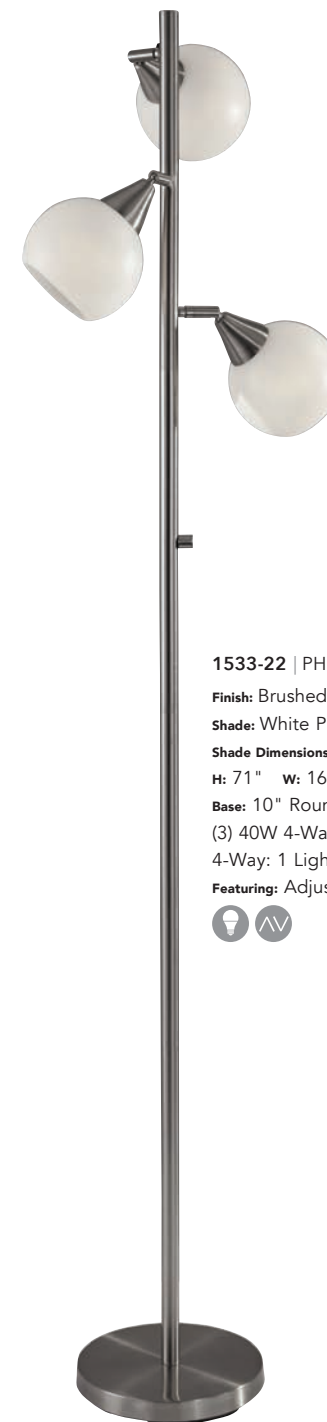

1533-22

1533-22 | PHILLIP TREE LAMP
Finish: Brushed Steel
Shade: White Plastic
Shade Dimensions: H: 5" D: 6"
H: 71" **W:** 16" Max.
Base: 10" Round
(3) 40W 4-Way Rotary Switch on Pole
4-Way: 1 Light On, 2 Lights On, All On, All Off
Featuring: Adjustable Shades