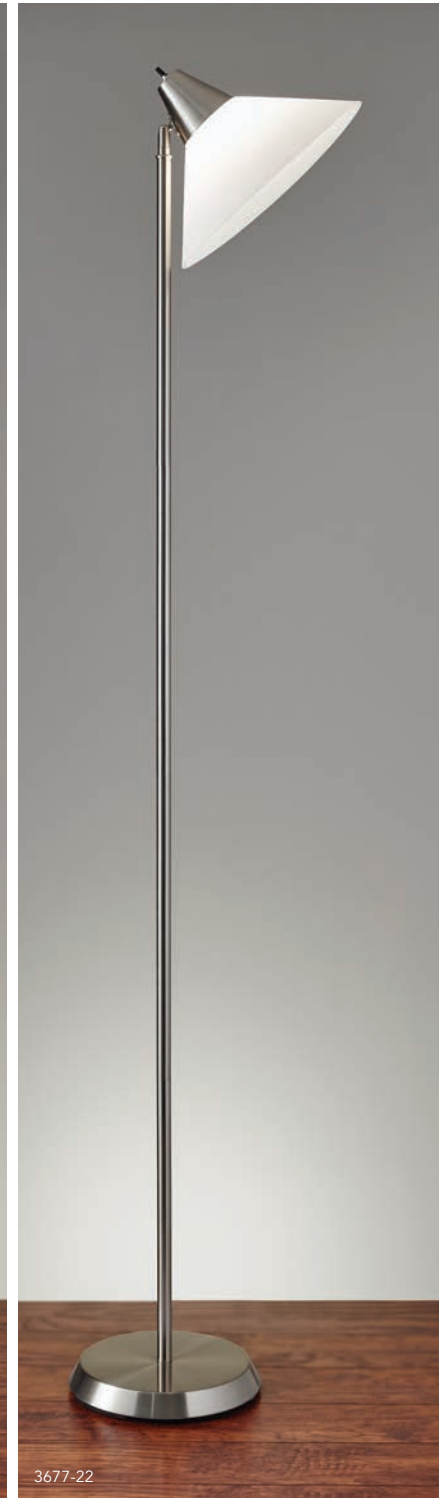

TORCHIERES

3677-01

3677-22

3677-22: Adjustable Shade View

3677-01 | SWIVEL TORCHIERE

Finish: Black
Shade: White Plastic
Shade Dimensions: H: 5" D: 12"
H: 71.5"
Base: 10" Round
 (1) 100W On/Off Rotary Switch
Featuring: Adjustable Shade