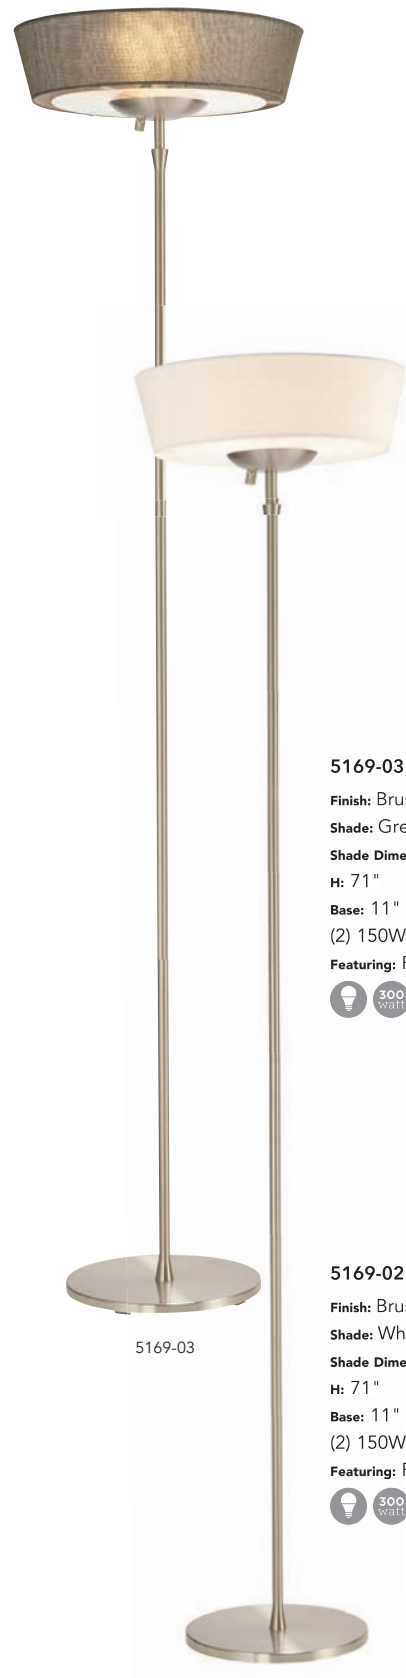

TORCHIERES

5169-03 | HARPER 300 WATT TORCHIERE

Finish: Brushed Steel
Shade: Grey Textured with Frosted Diffuser
Shade Dimensions: TD: 16" BD: 14" H: 4.5"
H: 71"
Base: 11" Round
(2) 150W Low/High/Off Rotary Switch
Featuring: Patented Dual Criss-Cross Sockets

5169-03

5169-02 | HARPER 300 WATT TORCHIERE

Finish: Brushed Steel
Shade: White Textured with Frosted Diffuser
Shade Dimensions: TD: 16" BD: 14" H: 4.5"
H: 71"
Base: 11" Round
(2) 150W Low/High/Off Rotary Switch
Featuring: Patented Dual Criss-Cross Sockets

5169-02