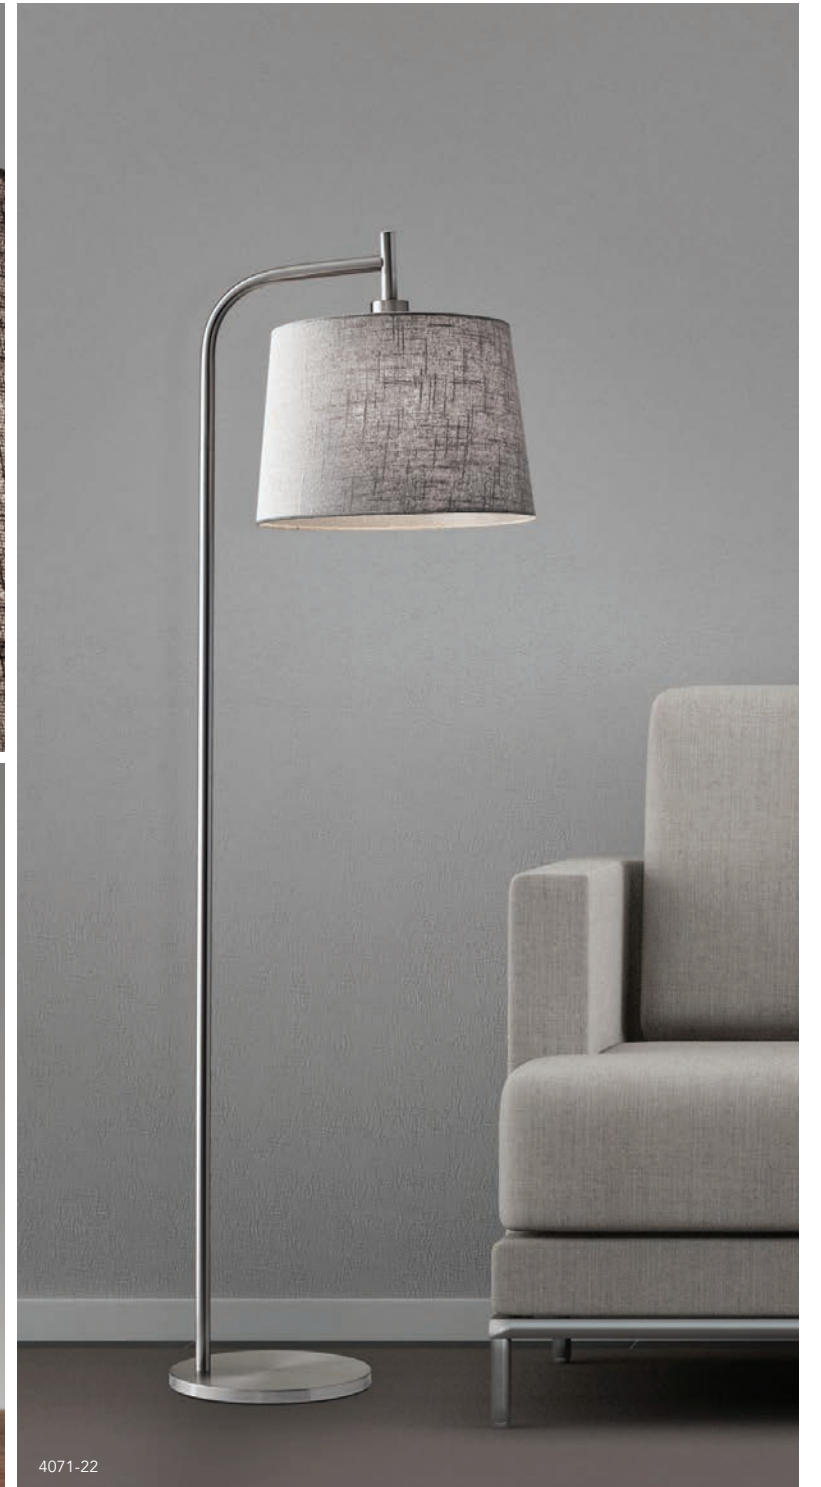

4071-22

4071-22 | BLAKE FLOOR LAMP

Finish: Brushed Steel
Shade: Coarse Grey Linen
Shade Dimensions: TD: 11" BD: 13" H: 9"
H: 58" W: 18"
Base: 10" Round
(1) 60W On/Off Rotary Socket Switch