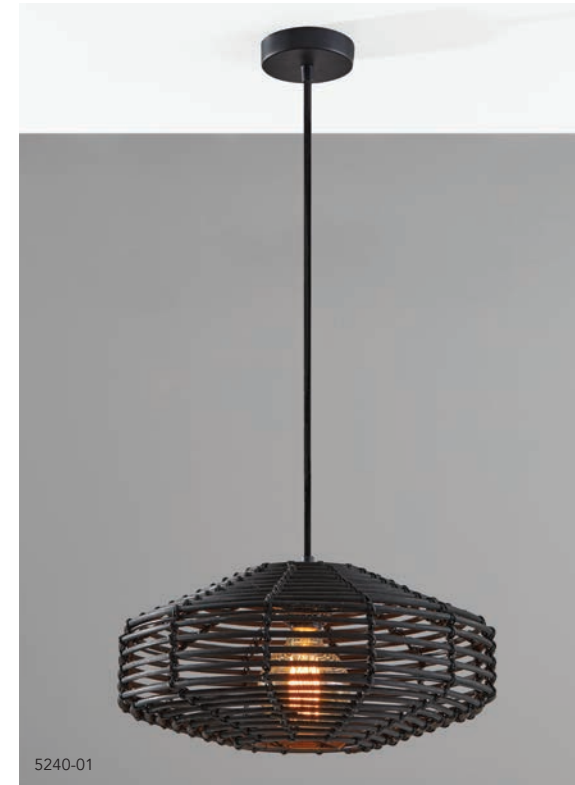

5240-01 | KINGSTON PENDANT

Finish: Black
Shade: Black Rattan
Shade Dimensions: H: 7" D: 15" Top Opening: 4.5"
Canopy: 4" Round
(1) 60W On/Off Round Amber Tinted Vintage Bulb (Included)
Featuring: 6' Black Fabric Covered Cord, Hardwire Compatible, Black Canopy

5241-01 | KINGSTON TABLE LAMP

Finish: Walnut Rubberwood
Shade: Black Rattan
Shade Dimensions: H: 7" D: 15" Top Opening: 4.5" H: 24"
Footprint: 13" Triangular
(1) 60W On/Off Pull Chain Switch Round Amber Tinted Vintage Bulb (Included)
Featuring: Hanging Black Fabric Covered Cord

5242-01 | KINGSTON FLOOR LAMP

Finish: Walnut Rubberwood
Shade: Black Rattan
Shade Dimensions: H: 8.5" D: 19" Top Opening: 5.5" H: 56.25"
Footprint: 24" Triangular
(1) 60W On/Off Pull Chain Switch Round Amber Tinted Vintage Bulb (Included)
Featuring: Hanging Black Fabric Covered Cord