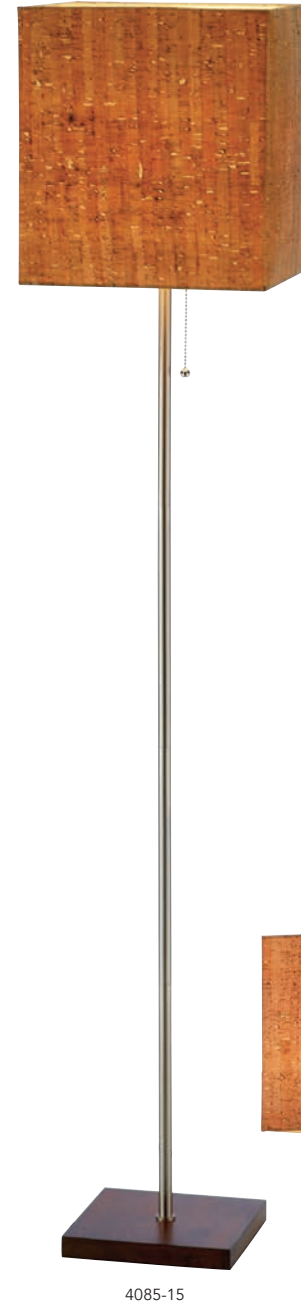

4085-15 | SEDONA FLOOR LAMP
Finish: Brushed Steel with Walnut Rubberwood Base
Shade: Natural Cork
Shade Dimensions: H: 12" W: 11" Square
H: 56" **Base:** 7.75" Square
(1) 100W On/Off Pull Chain

4085-15