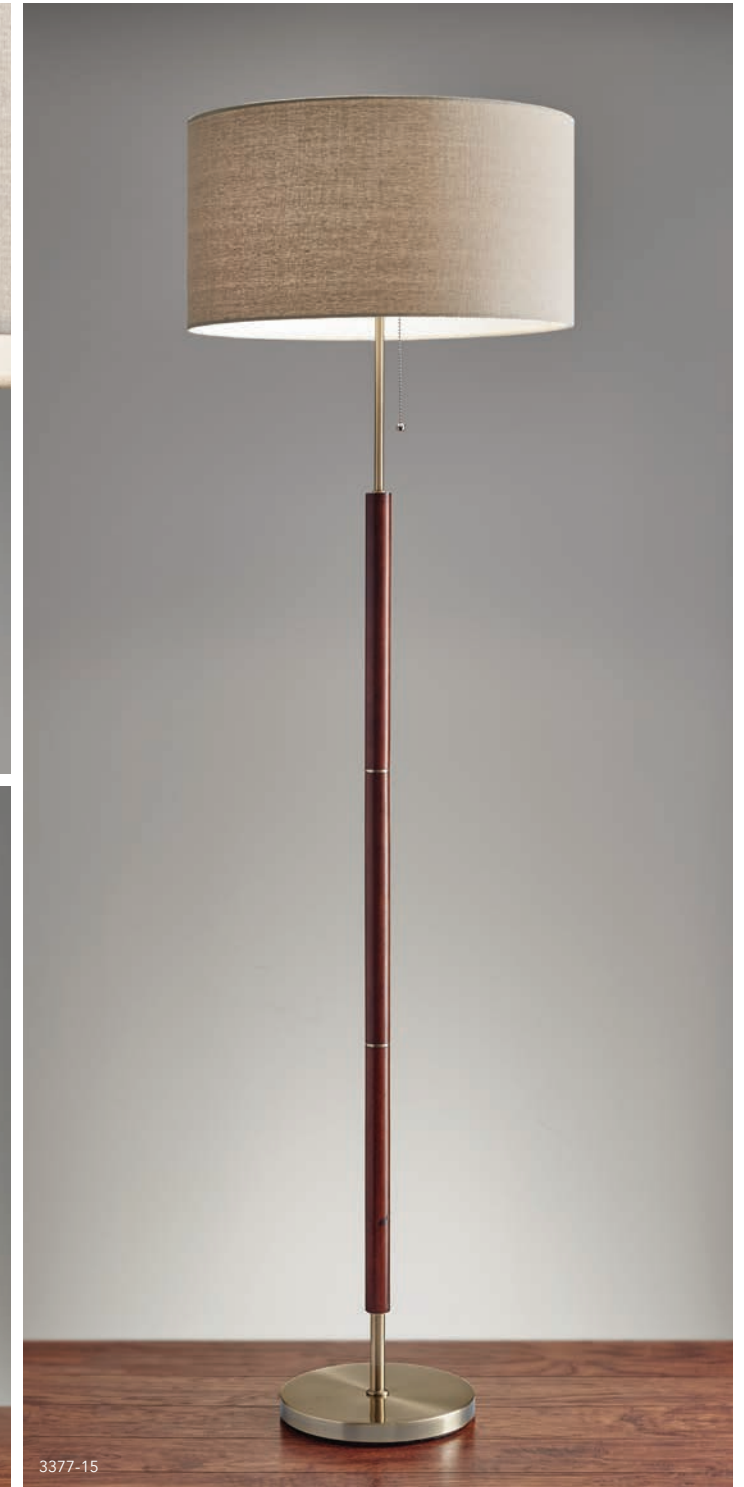

3377-15

3377-15 | HAMILTON FLOOR LAMP

Finish: Antique Brass with Walnut Eucalyptus Wood
Shade: Natural Fabric
Shade Dimensions: H: 10" D: 19"
H: 65.5"
Base: 10" Round
(1) 150W On/Off Pull Chain