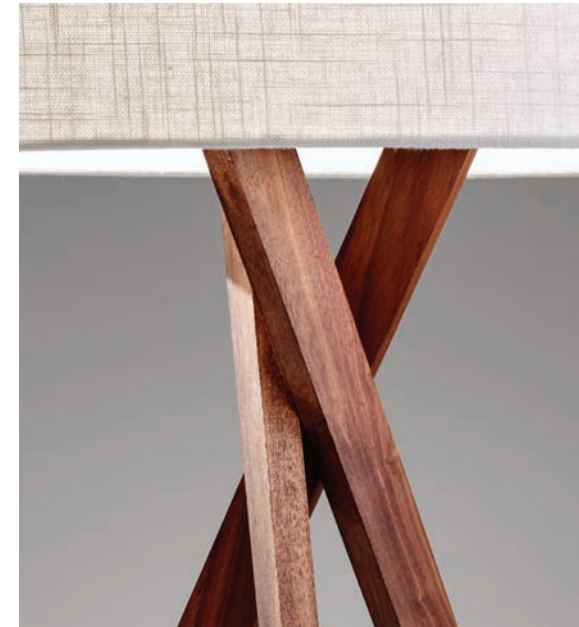

3226-15

3226-15 | BROOKLYN TABLE LAMP

Finish: Walnut Wood
Shade: White Textured Linen
Shade Dimensions: H: 10" D: 15"
H: 29.5"
Footprint: 11.5" Triangular
Featuring: (1) 100W 3-Way Rotary Socket Switch
Featuring: Hanging Brown Fabric Covered Cord