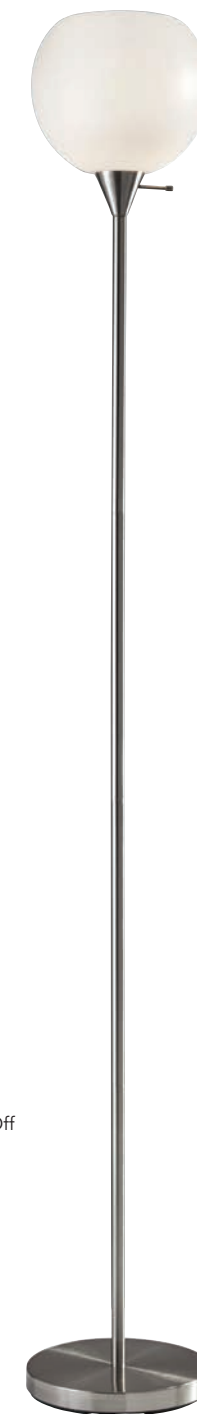

1532-22

1532-22 | PHILLIP TORCHIERE
Finish: Brushed Steel
Shade: White Plastic
Shade Dimensions: H: 7" D: 10"
H: 71.5"
Base: 10" Round
(1) 100W 3-Way Rotary Switch