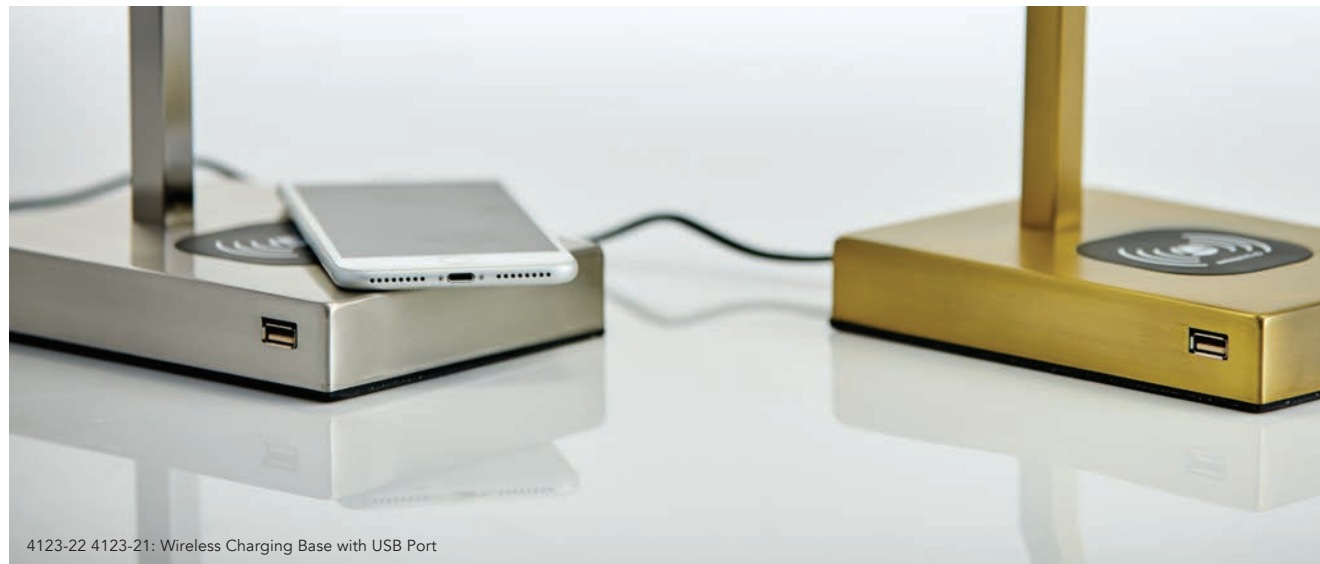

4123-22

4123-21

4123-22 4123-21: Wireless Charging Base with USB Port

4123-22 | AUSTIN ADESSOCHARGE TABLE LAMP

Finish: Brushed Steel
Shade: White Textured Fabric
Shade Dimensions: H: 7" D: 12"
H: 21.25" **Ext:** 14.5"
Base: 7" x 5" Rectangular
(1) 60W On/Off Rotary Socket Switch
Featuring: (1) 1 Amp USB Port, 2.5" Wireless Charging Pad with Qi Technology

4123-21 | AUSTIN ADESSOCHARGE TABLE LAMP

Finish: Antique Brass
Shade: Natural Textured Fabric
Shade Dimensions: H: 7" D: 12"
H: 21.25" **Ext:** 14.5"
Base: 7" x 5" Rectangular
(1) 60W On/Off Rotary Socket Switch
Featuring: (1) 1 Amp USB Port, 2.5" Wireless Charging Pad with Qi Technology