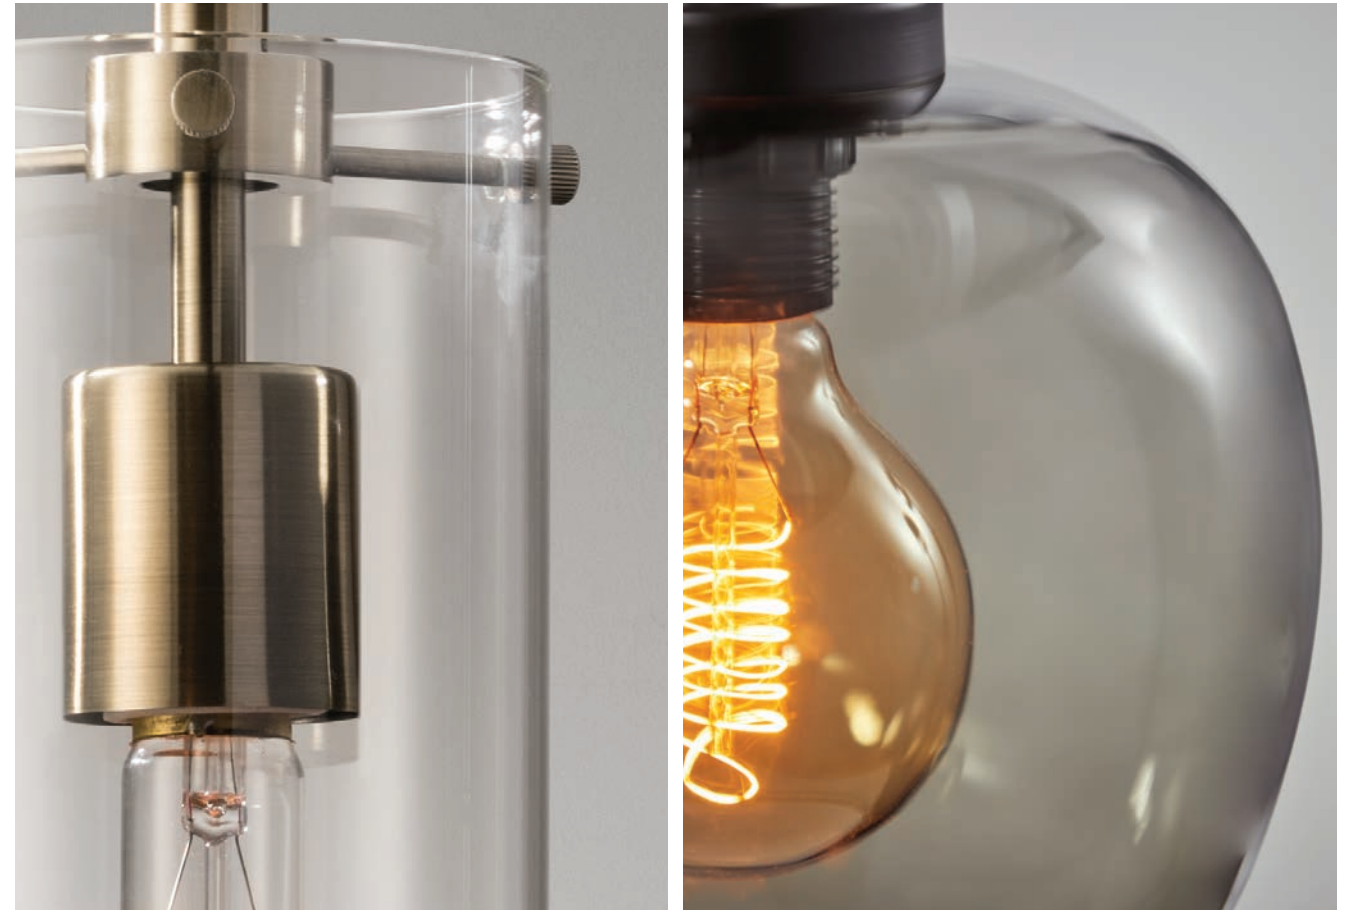

PENDANTS

PENDANTS COLLECTIONS

3851-21 | DALTON PENDANT

Finish: Antique Brass

Shade: Clear Glass Cylinder

Shade Dimensions: H: 13.75" D: 4.25"

Minimum Adjustable H: 17"

Canopy: 5" Square

(1) 40W Vintage Tube Bulb (Included)

Featuring: 5' Black Fabric Covered Cord, Hardwire Compatible, Antique Brass Canopy

3435-01 | ASHTON PENDANT

Finish: Black

Shade: Smoked Glass

Shade Dimensions: H: 8" D: 9"

H: 8.5"

Canopy: 5" Round

(1) 40W On/Off

Vintage Edison Bulb (Included)

Featuring: Black Fabric Covered Cord, Hardwire Compatible