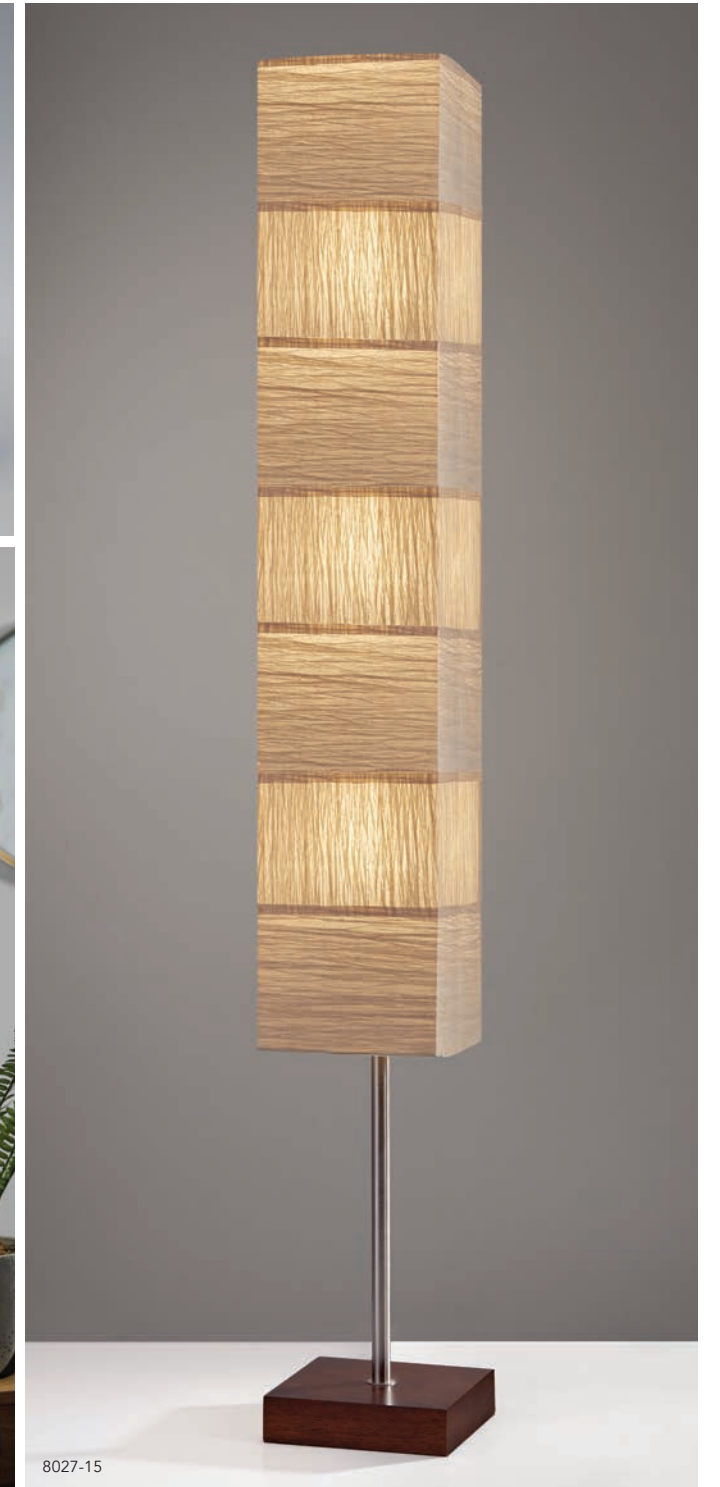

8027-15

8027-15 | SAHARA TALL FLOORCHIERE®
Finish: Brushed Steel and Walnut Rubberwood
Shade: Natural Crinkle Paper Weave
Shade Dimensions: H: 51" W: 10"
H: 72"
Base: H: 2.5" W: 10" Square
(3) 60W On/Off Foot Step Switch
Featuring: Walnut Rubber Wood Base