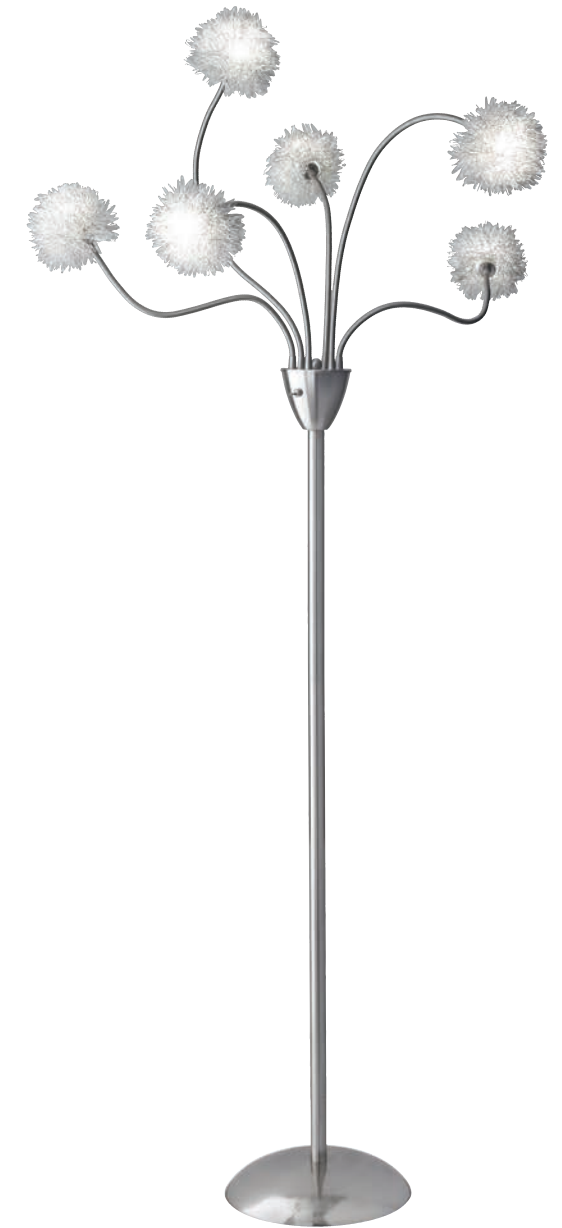

4511-22

4511-22 | POM POM LED FLOOR LAMP

Finish: Brushed Steel
Shades: Brushed Steel Aluminum Wire
Shade Dimensions: D: 4" Ball
Max. H: 68" **W:** 15.5"
Base: 9" Round
(6) 2W LED, CRI: 80, Color Temp: 3000K, 570 Lumens
Featuring: On/Off Toggle Switch, Adjustable Goosenecks