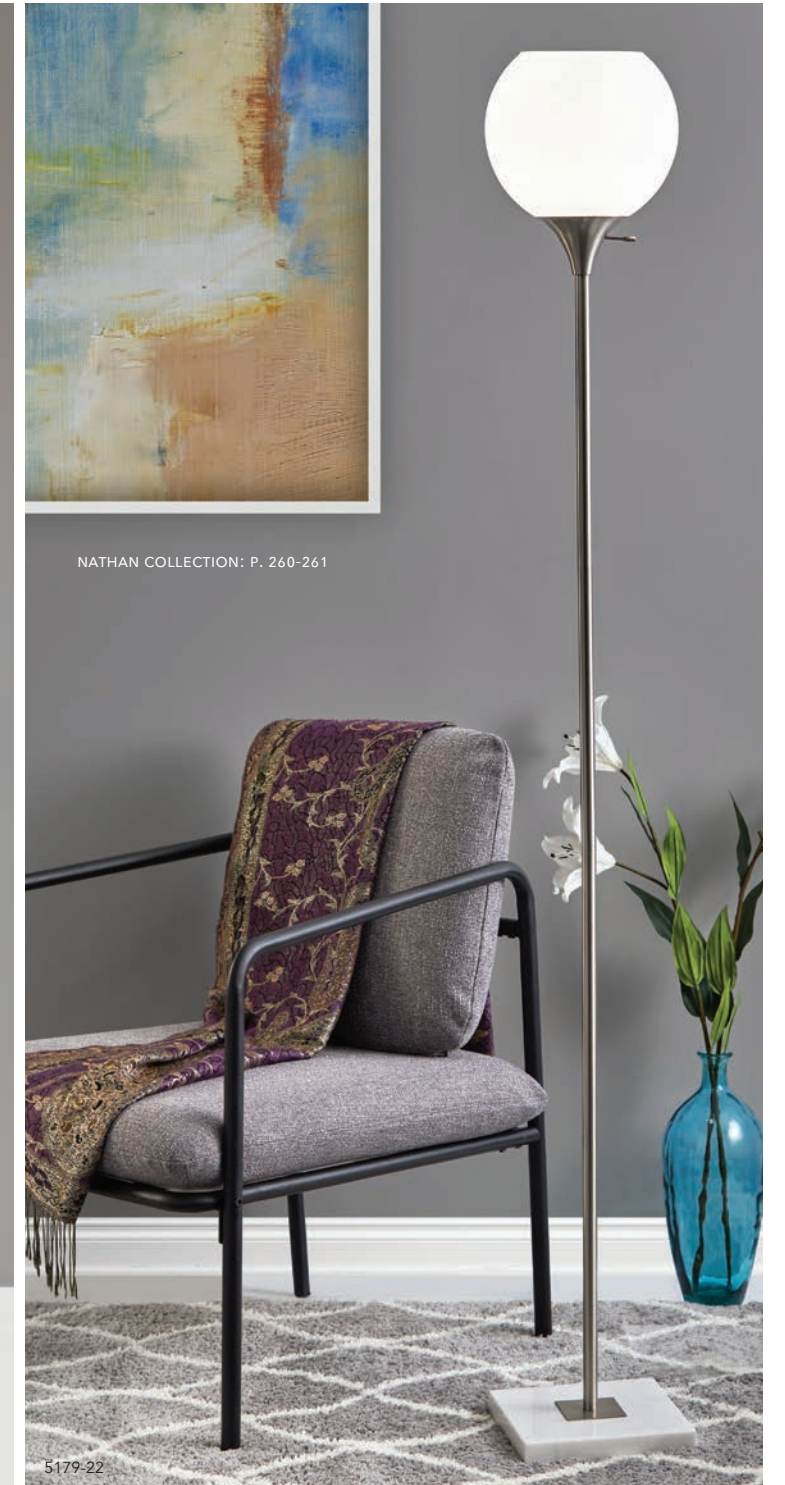

5179-22

NATHAN COLLECTION: P. 260-261

5179-22 | FIONA TORCHIERE

Finish: Brushed Steel
Shade: White Opal Glass
Shade Dimensions: D: 10"
H: 71"
Base: D: 9" Square
(1) 100W 3-Way Rotary Socket Switch
Featuring: White Marble Base