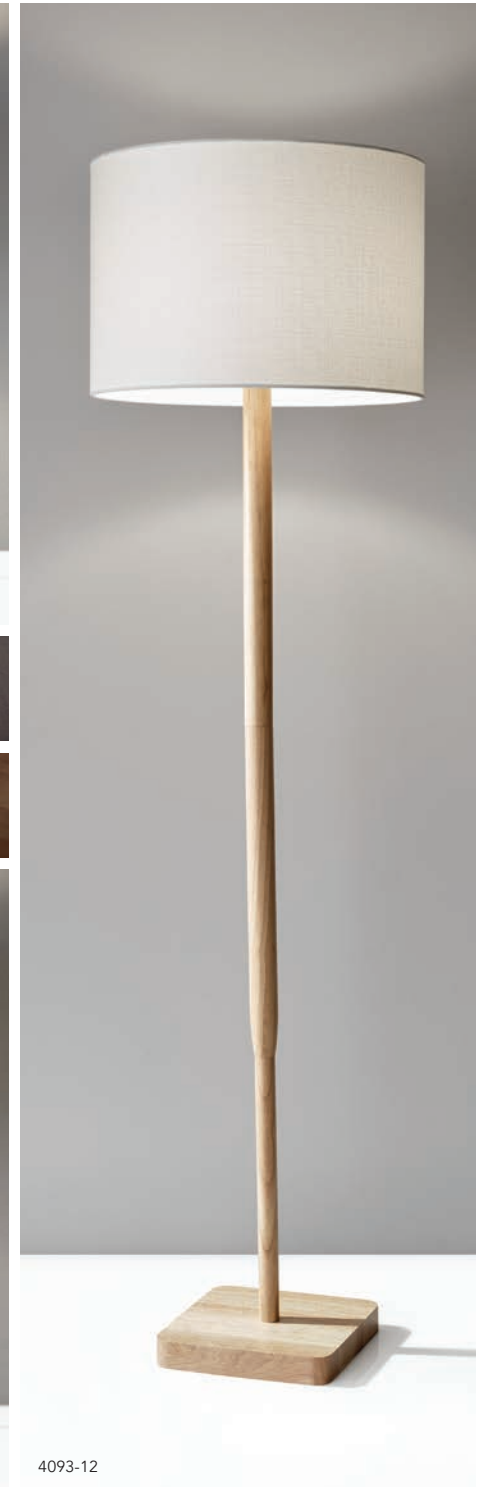

4093-12

4093-15 | ELLIS FLOOR LAMP

Finish: Walnut Rubberwood
Shade: Dark Grey Textured Fabric
Shade Dimensions: H: 11" D: 16"
H: 58.5"
Base: 9" Square
(1) 150W 3-Way Rotary Socket Switch

4092-15 | ELLIS TABLE LAMP

Finish: Walnut Rubberwood
Shade: Dark Grey Textured Fabric
Shade Dimensions: H: 8" D: 12"
H: 21"
Base: 6" Square
(1) 60W On/Off Rotary Socket Switch

4092-12 | ELLIS TABLE LAMP

Finish: Natural Rubberwood
Shade: White Textured Linen
Shade Dimensions: H: 8" D: 12"
H: 21"
Base: 6" Square
(1) 60W On/Off Rotary Socket Switch

4093-12 | ELLIS FLOOR LAMP

Finish: Natural Rubberwood
Shade: White Textured Linen
Shade Dimensions: H: 11" D: 16"
H: 58.5"
Base: 9" Square
(1) 150W 3-Way Rotary Socket Switch