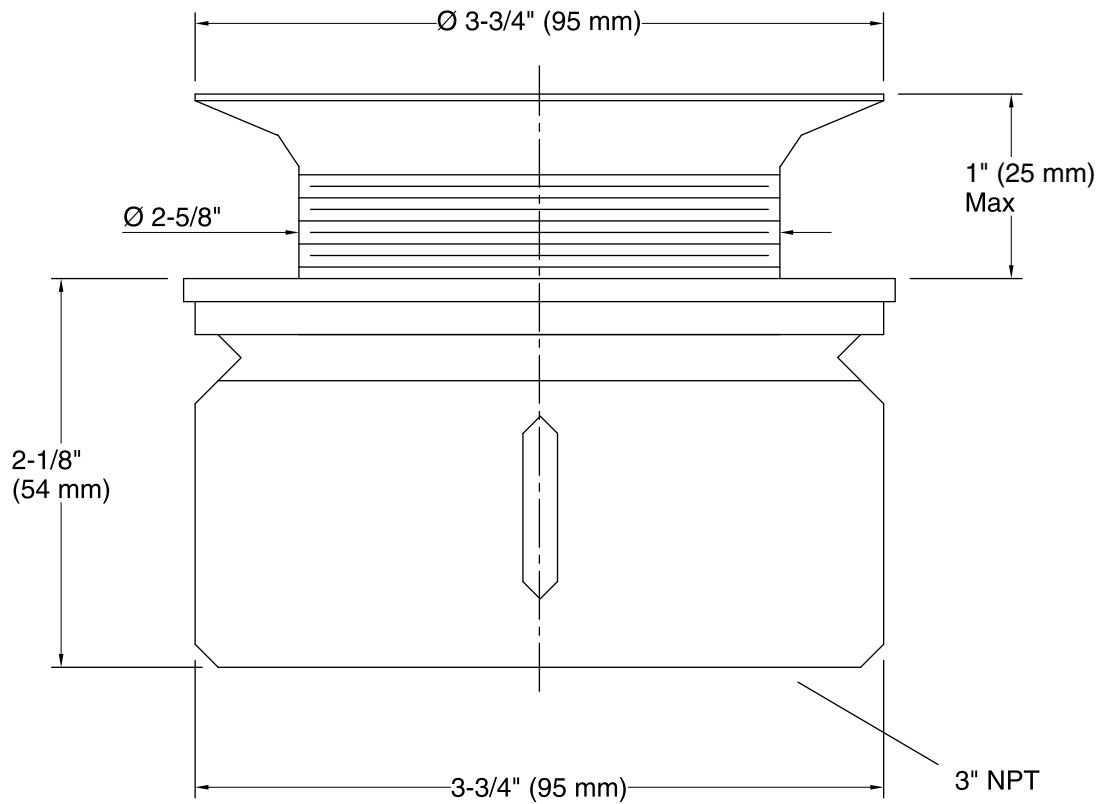

Service Sink Strainer  
**K-9146**

**Features**

- Tapped for 3-inch NPT connection.
- Solid-brass construction.

**Codes/Standards**

ASME A112.18.2/CSA B125.2

**KOHLER® One-Year Limited Warranty**

See website for detailed warranty information.

### Technical Information

All product dimensions are nominal.