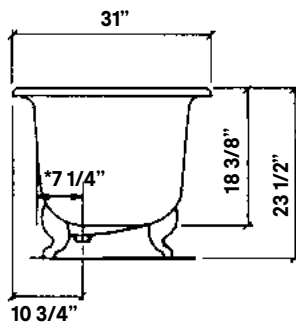

#2111 Shown

Regal Cast Iron Bath

#2126 | 61" L x 31" W x 24" H
280 lbs, 45 gallons

Cheviot Products' cast iron bathtubs are hand-made in Europe with the finest materials. Fired with a thick coating of AA grade titanium-based enamel for unparalleled hardness and non-porosity, the extremely durable surface is easy to clean and resistant to stains, bacteria and other microbes. Cast iron also keeps your bath warm for the longest possible time.

Rim Configuration
Flat Area on Rim

Colours
White or Biscuit Interior with Matching or Custom Colour Exterior

Feet
Available in Brass, Chrome, Brushed Nickel, Polished Nickel, Antique Bronze and White

Note
Rough-in dimensions may vary +/- 1/2" and are subject to change. No responsibility is assumed by Cheviot Products Inc. One Year Limited Warranty against manufacturer's defects.

*8 1/2" C.C. waste/overflow to drain
Top center of overflow to floor 19 1/4"

Related Products

#5127 Tub Filler
with Hand Shower

#5106 Tub Filler
with Hand Shower

#3411 Water
Supply Lines

#2222 Waste &
Overflow