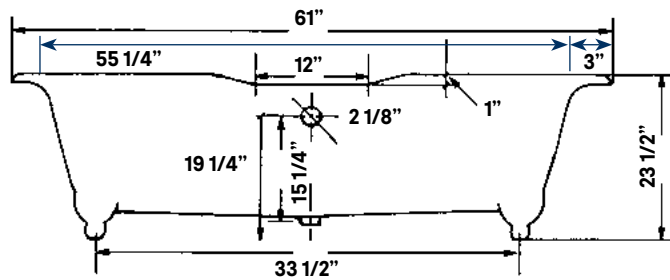

#2111 Shown

Regal Cast Iron Bath

#2126 | 61" L x 31" W x 24" H
280 lbs, 45 gallons

Cheviot Products' cast iron bathtubs are hand-made in Europe with the finest materials. Fired with a thick coating of AA grade titanium-based enamel for unparalleled hardness and non-porosity, the extremely durable surface is easy to clean and resistant to stains, bacteria and other microbes. Cast iron also keeps your bath warm for the longest possible time.

Rim Configuration
Flat Area on Rim

Colours
White or Biscuit Interior with Matching or Custom Colour Exterior

Feet
Available in Brass, Chrome, Brushed Nickel, Polished Nickel, Antique Bronze and White

Note
Rough-in dimensions may vary +/- 1/2" and are subject to change. No responsibility is assumed by Cheviot Products Inc. One Year Limited Warranty against manufacturer's defects.

*8 1/2" C.C. waste/overflow to drain
Top center of overflow to floor 19 1/4"

Related Products

#5127 Tub Filler
with Hand Shower

#5106 Tub Filler
with Hand Shower

#3411 Water
Supply Lines

#2222 Waste &
Overflow