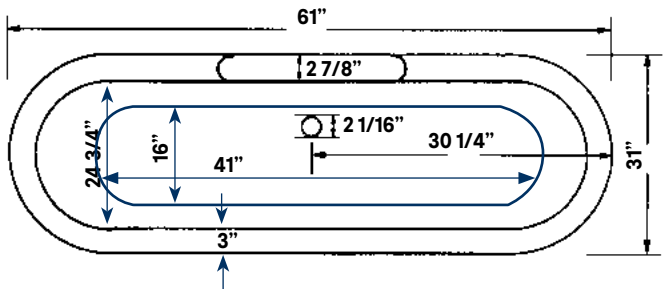

#2111 Shown

Regal Cast Iron Bath

#2126 | 61" L x 31" W x 24" H
280 lbs, 45 gallons

Cheviot Products' cast iron bathtubs are hand-made in Europe with the finest materials. Fired with a thick coating of AA grade titanium-based enamel for unparalleled hardness and non-porosity, the extremely durable surface is easy to clean and resistant to stains, bacteria and other microbes. Cast iron also keeps your bath warm for the longest possible time.

Rim Configuration
Flat Area on Rim

Colours
White or Biscuit Interior with Matching or Custom Colour Exterior

Feet
Available in Brass, Chrome, Brushed Nickel, Polished Nickel, Antique Bronze and White

Note
Rough-in dimensions may vary +/- 1/2" and are subject to change. No responsibility is assumed by Cheviot Products Inc. One Year Limited Warranty against manufacturer's defects.

*8 1/2" C.C. waste/overflow to drain
Top center of overflow to floor 19 1/4"

Related Products

#5127 Tub Filler
with Hand Shower

#5106 Tub Filler
with Hand Shower

#3411 Water
Supply Lines

#2222 Waste &
Overflow