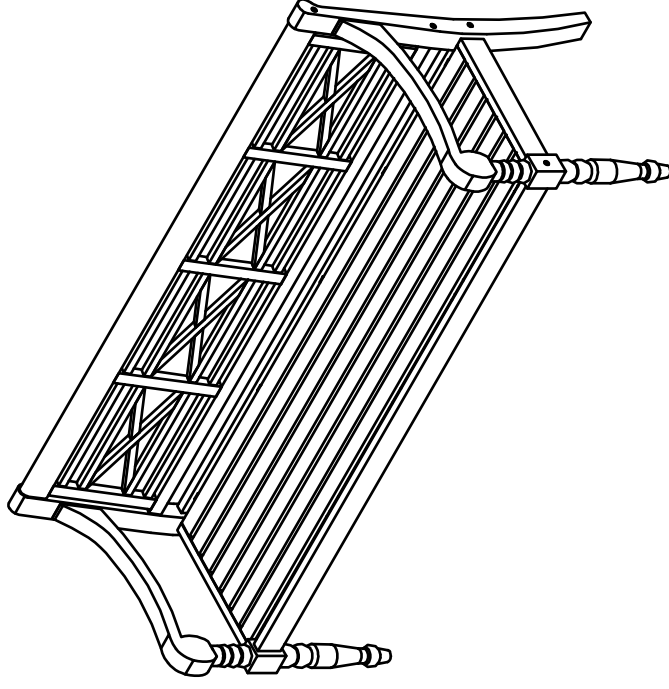

## Part List and Hardware List

PIECE	DESCRIPTION	PICTURE	QUANTITY
A	Back		1 X
B	Seat		1 X
C	Right side		1 X
D	Left side		1 X
E 1	Allen Bolt	 M6x100	6 X
E 2	Allen Screw	 M6x90	2 X
E 3	Bolt	 M6x50	1 X
E 4	Allen Key		1 X

## OUTDOOR LIVING

MODEL# PAT 6704

Product Dimension: 70.1"W x 24.41"D x 34.25"H

Weight capacity : 600 lbs.

Warning : Do not stand on the bench

Warning : Do not torque bolts / screws

Step 1 : attach the left side (D) and right side (C) to the back (A) and seat (B) as shown on the picture. Then use the Allen bolt (E1) to tighten all sides by using the Allen Key (E4).

Step 2 : tighten the back (A) to the sides by using the Allen Screw (E2) by the Allen key (E4) as shown on the picture.