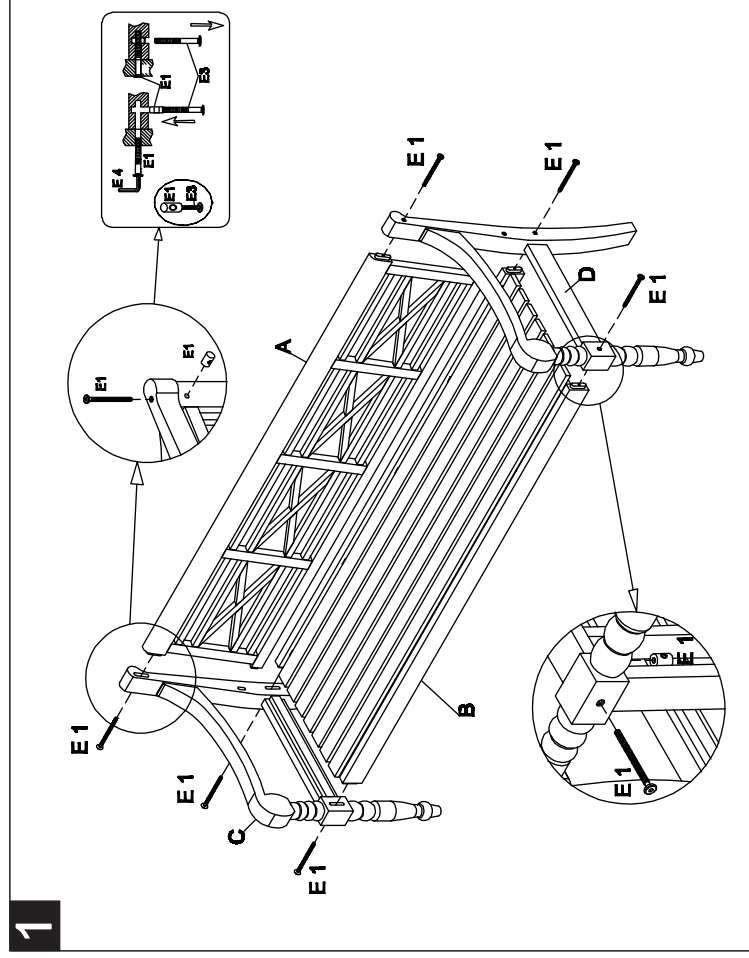

## Part List and Hardware List

PIECE	DESCRIPTION	PICTURE	QUANTITY
A	Back		1 X
B	Seat		1 X
C	Right side		1 X
D	Left side		1 X
E 1	Allen Bolt	 M6x100	6 X
E 2	Allen Screw	 M6x90	2 X
E 3	Bolt	 M6x50	1 X
E 4	Allen Key		1 X

## OUTDOOR LIVING

MODEL# PAT 6704

Product Dimension: 70.1"W x 24.41"D x 34.25"H

Weight capacity : 600 lbs.

Warning : Do not stand on the bench

Warning : Do not torque bolts / screws

Step 1 : attach the left side (D) and right side (C) to the back (A) and seat (B) as shown on the picture. Then use the Allen bolt (E1) to tighten all sides by using the Allen Key (E4).

Step 2 : tighten the back (A) to the sides by using the Allen Screw (E2) by the Allen key (E4) as shown on the picture.