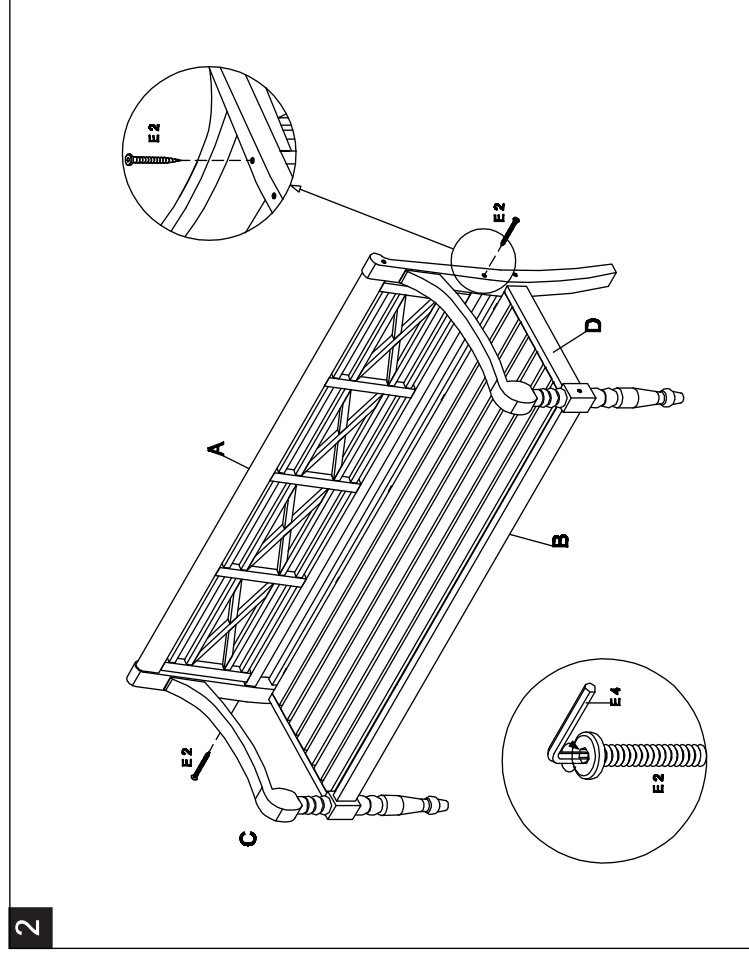

## Part List and Hardware List

PIECE	DESCRIPTION	PICTURE	QUANTITY
A	Back		1 X
B	Seat		1 X
C	Right side		1 X
D	Left side		1 X
E 1	Allen Bolt	 M6x100	6 X
E 2	Allen Screw	 M6x90	2 X
E 3	Bolt	 M6x50	1 X
E 4	Allen Key		1 X

## OUTDOOR LIVING

MODEL# PAT 6704

Product Dimension: 70.1"W x 24.41"D x 34.25"H

Weight capacity : 600 lbs.

Warning : Do not stand on the bench

Warning : Do not torque bolts / screws

Step 1 : attach the left side (D) and right side (C) to the back (A) and seat (B) as shown on the picture. Then use the Allen bolt (E1) to tighten all sides by using the Allen Key (E4).

Step 2 : tighten the back (A) to the sides by using the Allen Screw (E2) by the Allen key (E4) as shown on the picture.