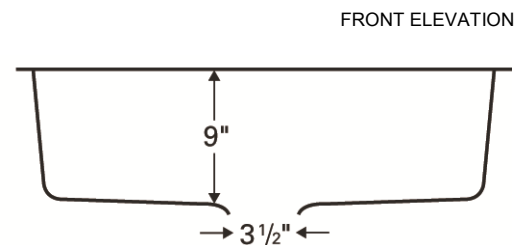

## Features and Specifications:

- Large single bowl kitchen sink.
- Made of 80% quartz and the finest acrylic resins.
- Designed for undermount installation in all solid surface, granite and quartz countertops.
- Outside dimensions: 32-1/2" x 19-1/2" x 9".
- Inside bowl dimensions: 30" x 15-3/4" x 9"
- Rear positioned waste.
- Waste opening: 3-1/2".
- Sink bowl surface has a matte finish.
- Supplied with mounting clips and cutout template.
- Basket strainer shown not included with sink.
- Basket strainers in stainless steel or matching colors available as optional accessories.
- Sinks colors available: Black, Bisque, White, Concrete, Brown, Grey
- cUPC Certified

ALL DIMENSIONS ACCURATE TO 1/4"