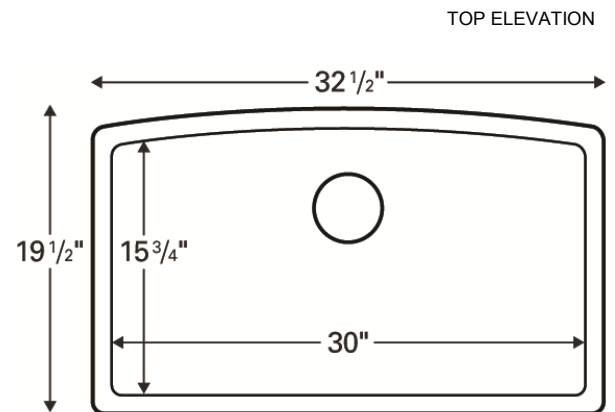

## Features and Specifications:

- Large single bowl kitchen sink.
- Made of 80% quartz and the finest acrylic resins.
- Designed for undermount installation in all solid surface, granite and quartz countertops.
- Outside dimensions: 32-1/2" x 19-1/2" x 9".
- Inside bowl dimensions: 30" x 15-3/4" x 9"
- Rear positioned waste.
- Waste opening: 3-1/2".
- Sink bowl surface has a matte finish.
- Supplied with mounting clips and cutout template.
- Basket strainer shown not included with sink.
- Basket strainers in stainless steel or matching colors available as optional accessories.
- Sinks colors available: Black, Bisque, White, Concrete, Brown, Grey
- cUPC Certified

ALL DIMENSIONS ACCURATE TO 1/4"