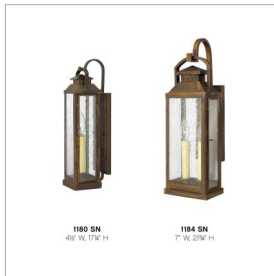

REVERE

1180SN

SMALL WALL MOUNT LANTERN

Revere is a traditional coach lantern in solid brass with clear seedy glass panels. The glass faux candle sleeves and classic candelabra lamping complete the authentic appearance.

DETAILS	
FINISH:	Sienna
MATERIAL:	Solid Brass
GLASS:	Clear Seedy

DIMENSIONS	
WIDTH:	4.5"
HEIGHT:	17.3"
WEIGHT:	5lb
BACK PLATE:	4.5"W X 11"H
EXTENSION:	5.5"
TOP TO OUTLET:	10.25"

LIGHT SOURCE	
LIGHT SOURCE:	Socket
WATTAGE:	1-60w Cand.
VOLTAGE:	120v

SHIPPING	
CARTON LENGTH:	20
CARTON WIDTH:	8.3
CARTON HEIGHT:	8.5
CARTON WEIGHT:	6

PRODUCT DETAILS:

- Suitable for use in wet (outdoor direct rain or sprinkler) locations as defined by NEC and CEC. Meets United States UL Underwriters Laboratories & CSA Canadian Standards Association Product Safety Standards
- 2 year finish warranty
- The Heritage Collection encompasses premium outdoor fixtures that pay tribute to the nostalgia of America's past while reinforcing Hinkley's philosophy of timeless, quality design.
- Classic lines and heritage details complement traditional architecture
- Rich dark brass finish