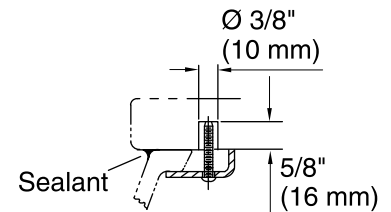

Marble Installation