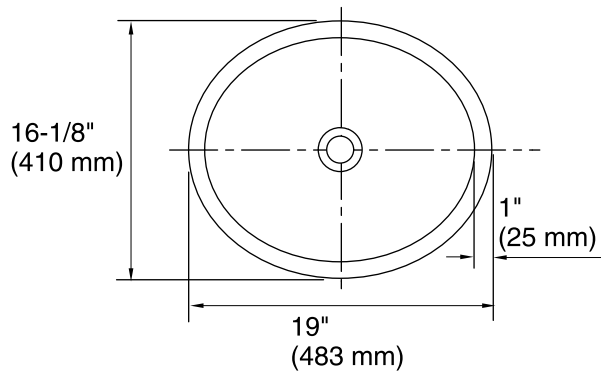

Standard Installation