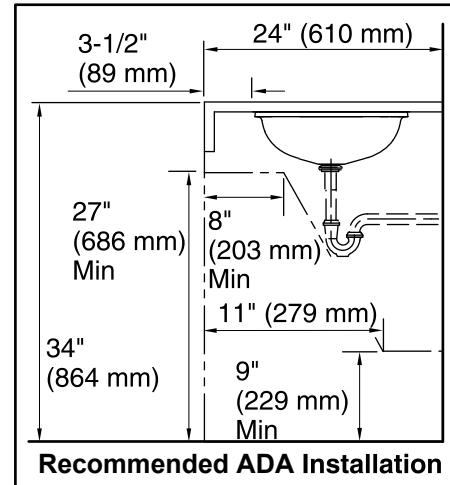

Technical Information

All product dimensions are nominal.

Bowl configuration:	Single
Installation:	Under-mount
Bowl area:	Length: 17-3/16" (437 mm) Width: 14-3/16" (360 mm) Bowl depth: 4-3/4" (121 mm) Water depth: 4-3/4" (121 mm)
Template:	1151001-7, required, included

Notes

Install this product according to the installation instructions.

NOTICE: Countertop manufacturer or cutter must use the cut-out template provided with the product, or a current one provided by Kohler Co. (call 1-800-4-KOHLER). Kohler Co. is not responsible for cutout errors when the incorrect cut-out template is used.

ADA compliant when installed to the specific requirements of these regulations.