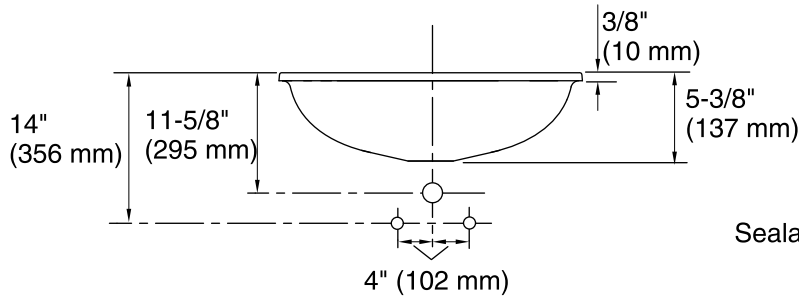

Wood Installation

Standard Installation