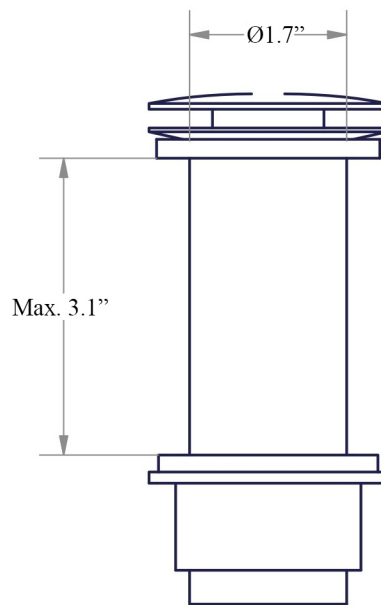

Product Specs Sheets

Spare parts | 53995

Piletta automatica klik senza troppopieno.

Push waste water drain without overflow.

Collection
Linea

Model |
Linea 53995

Dimensions Metric

1 inch = 2.54 cm
1 inch = 25.4 mm