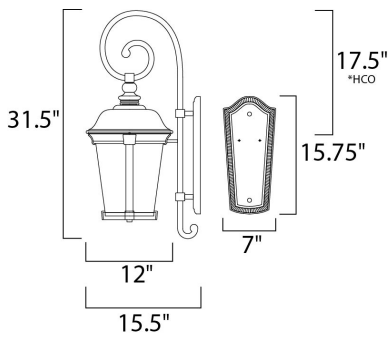

PRODUCT DESCRIPTION

Dover Cast is a traditional, Mediterranean style collection from Maxim Lighting International in Bronze finish with Seedy glass.

MEASUREMENTS

- DIMENSION : 12" W x 31.5" H x 15.5" Ext
- BACK PLATE : 7" W x 15.75" H x 15.5" HCO
- HANGING WEIGHT : 13 lb

LAMPING

- INPUT VOLTAGE : 120V
- BULB : 3 x 40W Incandescent E12 Candelabra , 120W Total
- BULB INCLUDED : (Not Included)
- DIMMABLE : Yes

FINISHES OPTION

- Bronze

GLASS

Seedy CD

MATERIAL

Die Cast Aluminum

RATINGS

cETLus
Wet Location

ADDITIONAL

OPERATING TEMPERATURE:
-20°C (-4°F), 40°C (104°F)

Always consult a qualified electrician before installing any lighting product.