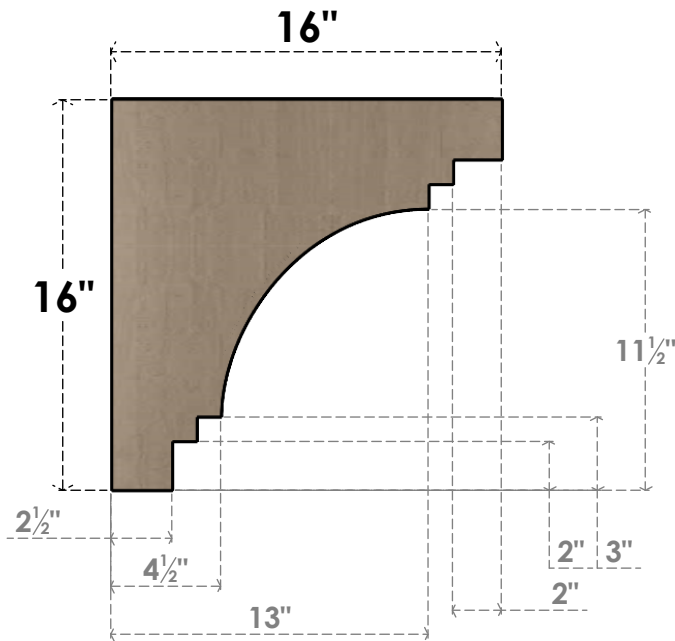

ITEM NUMBER: CORU04X16X16PECRCPR

4"W X 16"D X 16"H SERIES 1 THIN PESCADERO ROUGH CEDAR TIMBERTHANE
FAUX WOOD CORBEL, PRIMED

SIDE PROFILE

FRONT PROFILE

ISOMETRIC

EKENA MILLWORK
2300 WEST MAIN ST.
CLARKSVILLE, TX 75426
TOLL FREE: 866-607-0453
WWW.EKENAMILLWORK.COM

NOTES

1. INSTALLATION TO BE COMPLETED IN ACCORDANCE WITH MANUFACTURER'S SPECIFICATIONS.
2. DRAWING MAY NOT BE TO SCALE
3. THIS DRAWING IS INTENDED FOR DESIGN AND PLANNING PURPOSES ONLY.
4. ALL INFORMATION CONTAINED HEREIN WAS CURRENT AT THE TIME OF DEVELOPMENT BUT MUST BE REVIEWED AND APPROVED BY THE PRODUCT MANUFACTURER TO BE CONSIDERED ACCURATE.
5. TIMBERTHANE ARCHITECTURAL PRODUCTS ARE MADE FROM HIGH DENSITY URETHANE AND COME FACTORY PRIMED