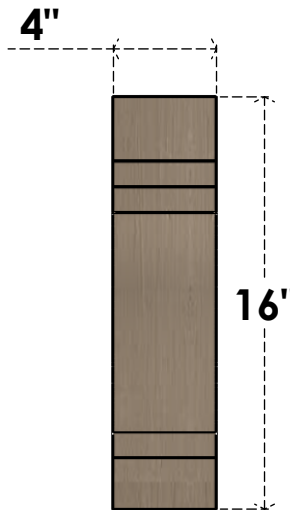

ITEM NUMBER: CORU04X16X16PECRCPR

4"W X 16"D X 16"H SERIES 1 THIN PESCADERO ROUGH CEDAR TIMBERTHANE
FAUX WOOD CORBEL, PRIMED

SIDE PROFILE

FRONT PROFILE

ISOMETRIC

EKENA MILLWORK
2300 WEST MAIN ST.
CLARKSVILLE, TX 75426
TOLL FREE: 866-607-0453
WWW.EKENAMILLWORK.COM

NOTES

1. INSTALLATION TO BE COMPLETED IN ACCORDANCE WITH MANUFACTURER'S SPECIFICATIONS.
2. DRAWING MAY NOT BE TO SCALE
3. THIS DRAWING IS INTENDED FOR DESIGN AND PLANNING PURPOSES ONLY.
4. ALL INFORMATION CONTAINED HEREIN WAS CURRENT AT THE TIME OF DEVELOPMENT BUT MUST BE REVIEWED AND APPROVED BY THE PRODUCT MANUFACTURER TO BE CONSIDERED ACCURATE.
5. TIMBERTHANE ARCHITECTURAL PRODUCTS ARE MADE FROM HIGH DENSITY URETHANE AND COME FACTORY PRIMED