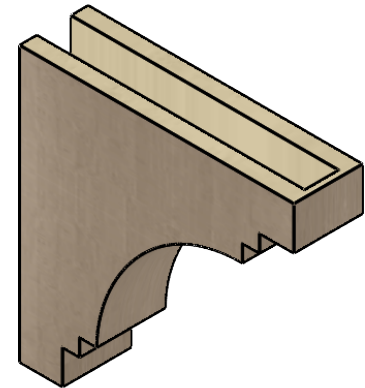

ITEM NUMBER: CORU04X16X16PECRCPR

4"W X 16"D X 16"H SERIES 1 THIN PESCADERO ROUGH CEDAR TIMBERTHANE
FAUX WOOD CORBEL, PRIMED

SIDE PROFILE

FRONT PROFILE

ISOMETRIC

EKENA MILLWORK
2300 WEST MAIN ST.
CLARKSVILLE, TX 75426
TOLL FREE: 866-607-0453
WWW.EKENAMILLWORK.COM

NOTES

1. INSTALLATION TO BE COMPLETED IN ACCORDANCE WITH MANUFACTURER'S SPECIFICATIONS.
2. DRAWING MAY NOT BE TO SCALE
3. THIS DRAWING IS INTENDED FOR DESIGN AND PLANNING PURPOSES ONLY.
4. ALL INFORMATION CONTAINED HEREIN WAS CURRENT AT THE TIME OF DEVELOPMENT BUT MUST BE REVIEWED AND APPROVED BY THE PRODUCT MANUFACTURER TO BE CONSIDERED ACCURATE.
5. TIMBERTHANE ARCHITECTURAL PRODUCTS ARE MADE FROM HIGH DENSITY URETHANE AND COME FACTORY PRIMED