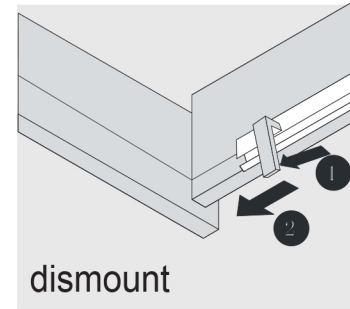

**PACKING LIST**

SKU:KS-70072

SIZE:900x460x880mm

**PROHIBIT COPY**

**REQUIRED TOOLS**

**DRAWER SLIDER ATTACHMENT AND DETACHMENT**

mount

dismount

**INSTALLATION AND ADJUSTMENT OF HINGES**

adjust the height

adjust for left and right

adjust for forward and backward

**INSTALLATION PROCESS**

**PACKING LIST**

**Main cabinet/1**

**Mirror/2**