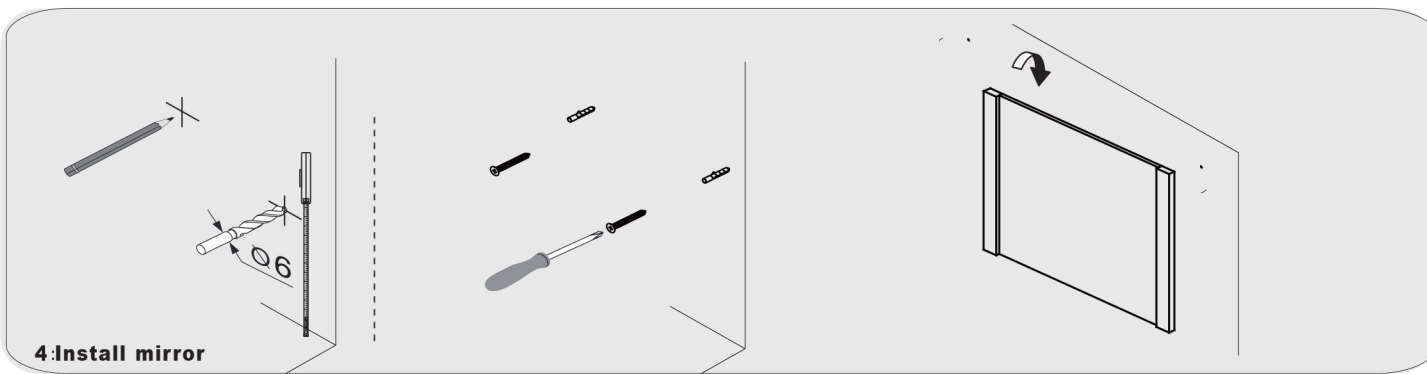

**INSTALLATION AND ADJUSTMENT OF HINGES**

adjust the height

adjust for left and right

adjust for forward and backward

**INSTALLATION PROCESS**

**PACKING LIST**

**Main cabinet/1**

**Mirror/2**

**top/3**

**basin/4**

**POP UP+Drain pipe/5**

**FAUCET/6**

**Install screw/7**

**INSTALLATION PROCESS**

**1:GLUE AT VANITY**

**2: Install TOP AT VANITY**