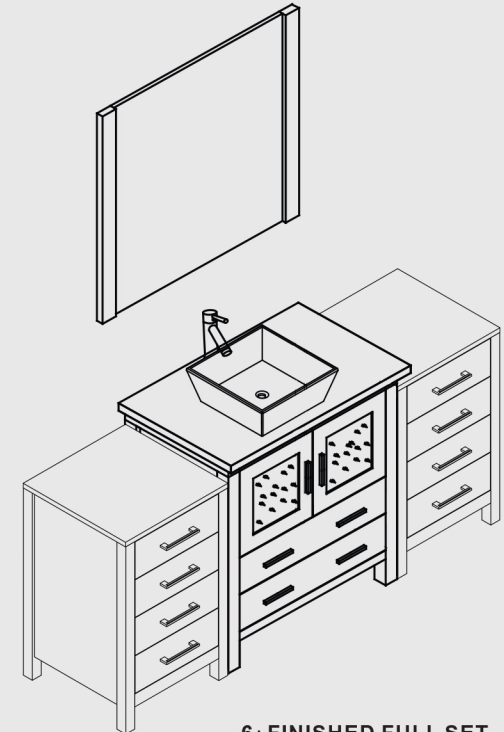

6: FINISHED FULL SET