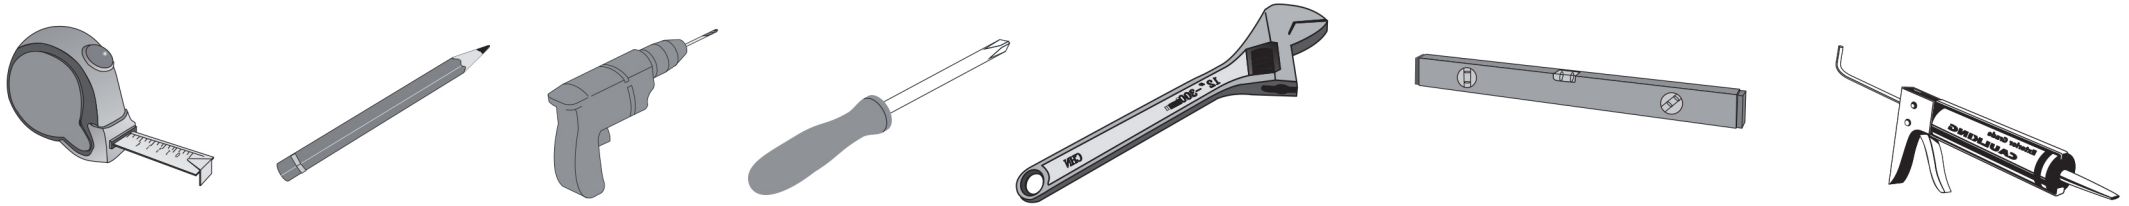

**PACKING LIST**

SKU:KS-70072

SIZE:900x460x880mm

**PROHIBIT COPY**

**REQUIRED TOOLS**

**DRAWER SLIDER ATTACHMENT AND DETACHMENT**

mount

dismount

**INSTALLATION AND ADJUSTMENT OF HINGES**

adjust the height

adjust for left and right

adjust for forward and backward

**INSTALLATION PROCESS**

**PACKING LIST**

**Main cabinet/1**

**Mirror/2**