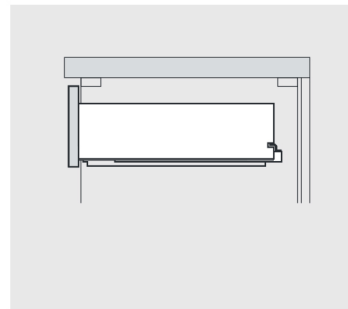

**PACKING LIST**

SKU:KS-70072

SIZE:900x460x880mm

**PROHIBIT COPY**

**REQUIRED TOOLS**

**DRAWER SLIDER ATTACHMENT AND DETACHMENT**

mount

dismount

**INSTALLATION AND ADJUSTMENT OF HINGES**

adjust the height

adjust for left and right

adjust for forward and backward

**INSTALLATION PROCESS**

**PACKING LIST**

**Main cabinet/1**

**Mirror/2**