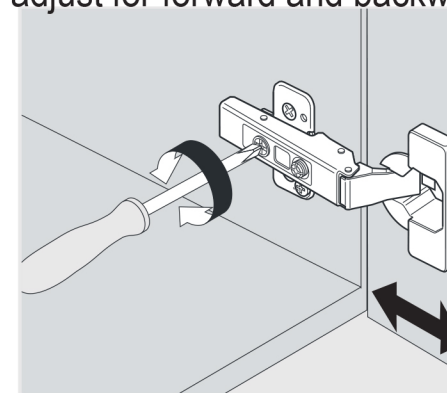

**INSTALLATION AND ADJUSTMENT OF HINGES**

adjust the height

adjust for left and right

adjust for forward and backward

**INSTALLATION PROCESS**

**PACKING LIST**

**Main cabinet/1**

**Mirror/2**

**top/3**

**basin/4**

**POP UP+Drain pipe/5**

**FAUCET/6**

**Install screw/7**

**INSTALLATION PROCESS**

**1:GLUE AT VANITY**

**2: Install TOP AT VANITY**