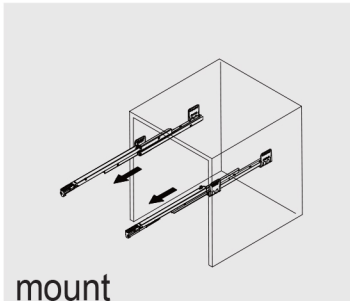

**PACKING LIST**

SKU:KS-70072

SIZE:900x460x880mm

**PROHIBIT COPY**

**REQUIRED TOOLS**

**DRAWER SLIDER ATTACHMENT AND DETACHMENT**

mount

dismount

**INSTALLATION AND ADJUSTMENT OF HINGES**

adjust the height

adjust for left and right

adjust for forward and backward

**INSTALLATION PROCESS**

**PACKING LIST**

**Main cabinet/1**

**Mirror/2**