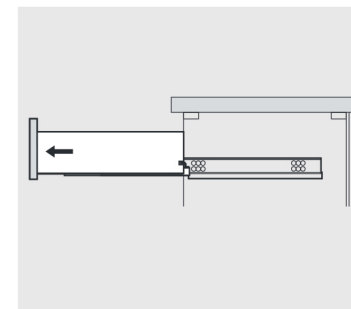

**PACKING LIST**

SKU:KS-70072

SIZE:900x460x880mm

**PROHIBIT COPY**

**REQUIRED TOOLS**

**DRAWER SLIDER ATTACHMENT AND DETACHMENT**

mount

dismount

**INSTALLATION AND ADJUSTMENT OF HINGES**

adjust the height

adjust for left and right

adjust for forward and backward

**INSTALLATION PROCESS**

**PACKING LIST**

**Main cabinet/1**

**Mirror/2**

**top/3**

**basin/4**

**POP UP+Drain pipe/5**

**FAUCET/6**

**Install screw/7**

**INSTALLATION PROCESS**

**1:GLUE AT VANITY**

**2: Install TOP AT VANITY**