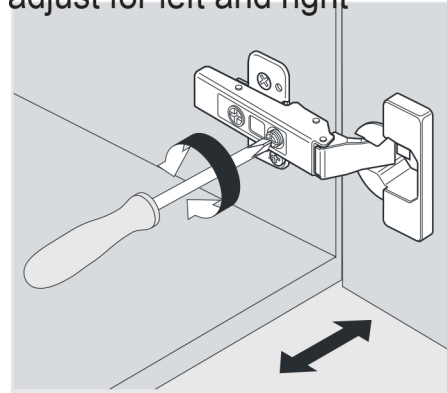

**PACKING LIST**

SKU:KS-70072

SIZE:900x460x880mm

**PROHIBIT COPY**

**REQUIRED TOOLS**

**DRAWER SLIDER ATTACHMENT AND DETACHMENT**

mount

dismount

**INSTALLATION AND ADJUSTMENT OF HINGES**

adjust the height

adjust for left and right

adjust for forward and backward

**INSTALLATION PROCESS**

**PACKING LIST**

**Main cabinet/1**

**Mirror/2**