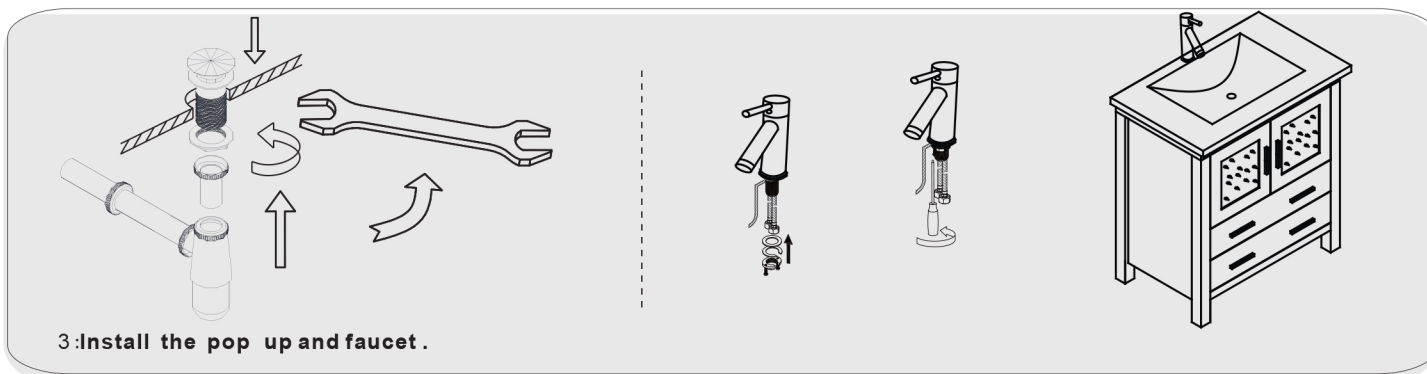

**INSTALLATION AND ADJUSTMENT OF HINGES**

adjust the height

adjust for left and right

adjust for forward and backward

**INSTALLATION PROCESS**

**PACKING LIST**

**Main cabinet/1**

**Mirror/2**

**top/3**

**basin/4**

**POP UP+Drain pipe/5**

**FAUCET/6**

**Install screw/7**

**INSTALLATION PROCESS**

**1:GLUE AT VANITY**

**2: Install TOP AT VANITY**