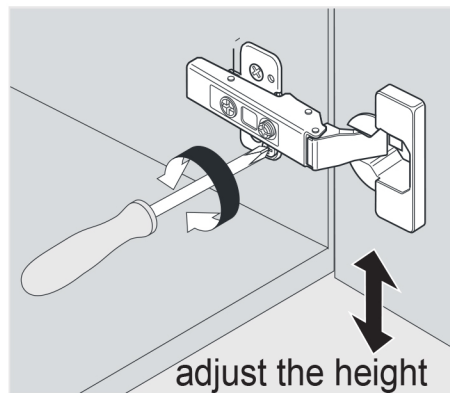

**PACKING LIST**

SKU:KS-70072

SIZE:900x460x880mm

**PROHIBIT COPY**

**REQUIRED TOOLS**

**DRAWER SLIDER ATTACHMENT AND DETACHMENT**

mount

dismount

**INSTALLATION AND ADJUSTMENT OF HINGES**

adjust the height

adjust for left and right

adjust for forward and backward

**INSTALLATION PROCESS**

**PACKING LIST**

**Main cabinet/1**

**Mirror/2**