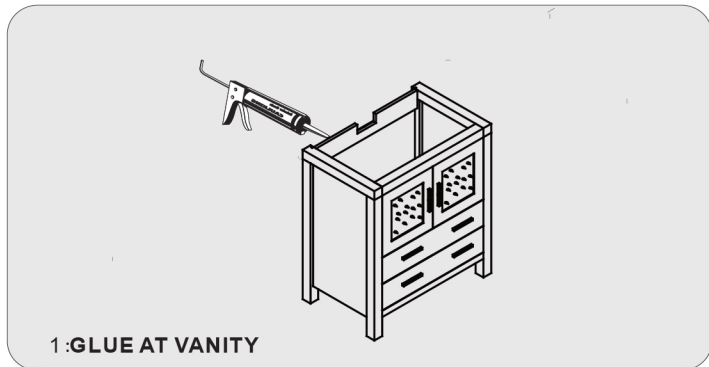

**INSTALLATION AND ADJUSTMENT OF HINGES**

adjust the height

adjust for left and right

adjust for forward and backward

**INSTALLATION PROCESS**

**PACKING LIST**

**Main cabinet/1**

**Mirror/2**

**top/3**

**basin/4**

**POP UP+Drain pipe/5**

**FAUCET/6**

**Install screw/7**

**INSTALLATION PROCESS**

**1:GLUE AT VANITY**

**2: Install TOP AT VANITY**