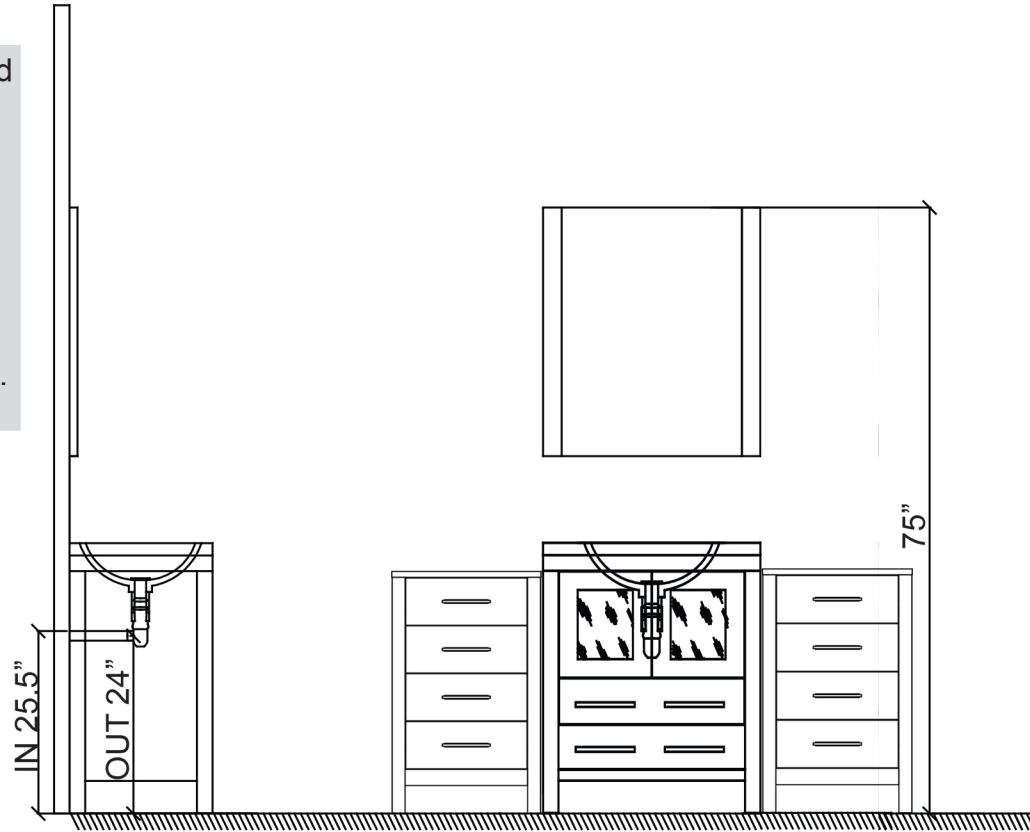

**PACKING LIST**

SKU:KS-70072

SIZE:900x460x880mm

**PROHIBIT COPY**

**REQUIRED TOOLS**

**DRAWER SLIDER ATTACHMENT AND DETACHMENT**

mount

dismount