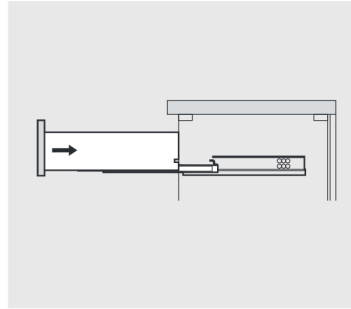

**PACKING LIST**

SKU:KS-70072

SIZE:900x460x880mm

**PROHIBIT COPY**

**REQUIRED TOOLS**

**DRAWER SLIDER ATTACHMENT AND DETACHMENT**

mount

dismount

**INSTALLATION AND ADJUSTMENT OF HINGES**

adjust the height

adjust for left and right

adjust for forward and backward

**INSTALLATION PROCESS**

**PACKING LIST**

**Main cabinet/1**

**Mirror/2**

**top/3**

**basin/4**

**POP UP+Drain pipe/5**

**FAUCET/6**

**Install screw/7**

**INSTALLATION PROCESS**

**1:GLUE AT VANITY**

**2: Install TOP AT VANITY**