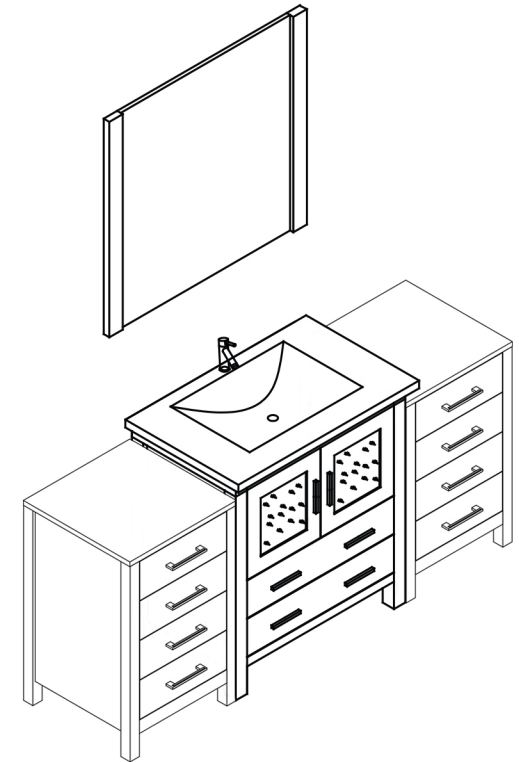

**PACKING LIST**

SKU:KS-70072

SIZE:900x460x880mm

**PROHIBIT COPY**

**REQUIRED TOOLS**

**DRAWER SLIDER ATTACHMENT AND DETACHMENT**

mount

dismount