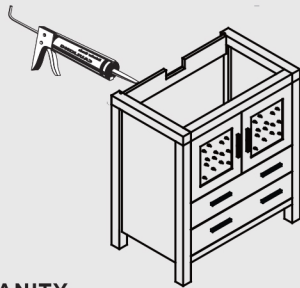

**INSTALLATION AND ADJUSTMENT OF HINGES**

adjust the height

adjust for left and right

adjust for forward and backward

**INSTALLATION PROCESS**

**PACKING LIST**

**Main cabinet/1**

**Mirror/2**

**top/3**

**basin/4**

**POP UP+Drain pipe/5**

**FAUCET/6**

**Install screw/7**

**INSTALLATION PROCESS**

**1:GLUE AT VANITY**

**2: Install TOP AT VANITY**

**3:install Basin**

**6: FINISHED FULL SET**