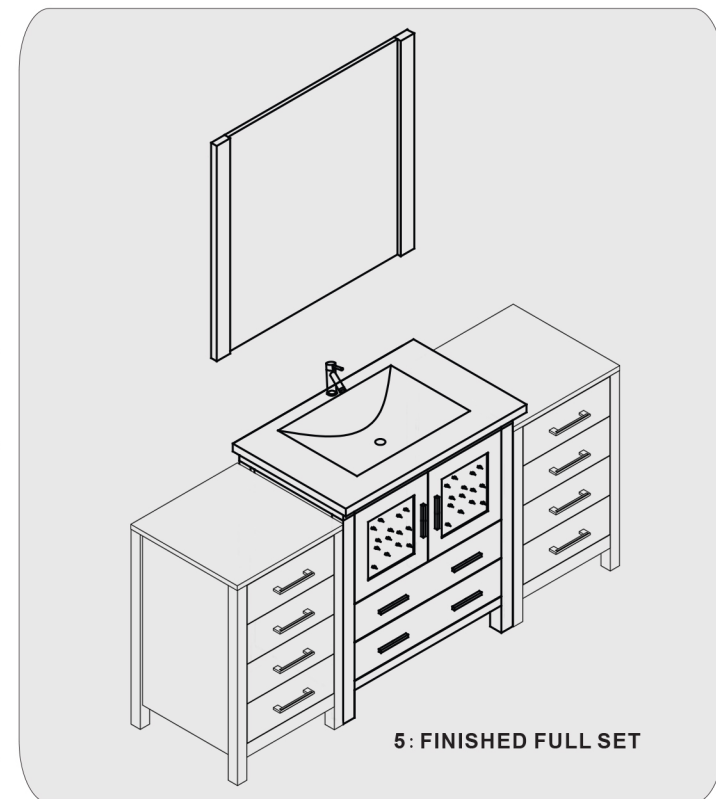

**INSTALLATION AND ADJUSTMENT OF HINGES**

adjust the height

adjust for left and right

adjust for forward and backward

**INSTALLATION PROCESS**

**PACKING LIST**

**Main cabinet/1**

**Mirror/2**

**top/3**

**basin/4**

**POP UP+Drain pipe/5**

**FAUCET/6**

**Install screw/7**

**INSTALLATION PROCESS**

**1:GLUE AT VANITY**

**2: Install TOP AT VANITY**