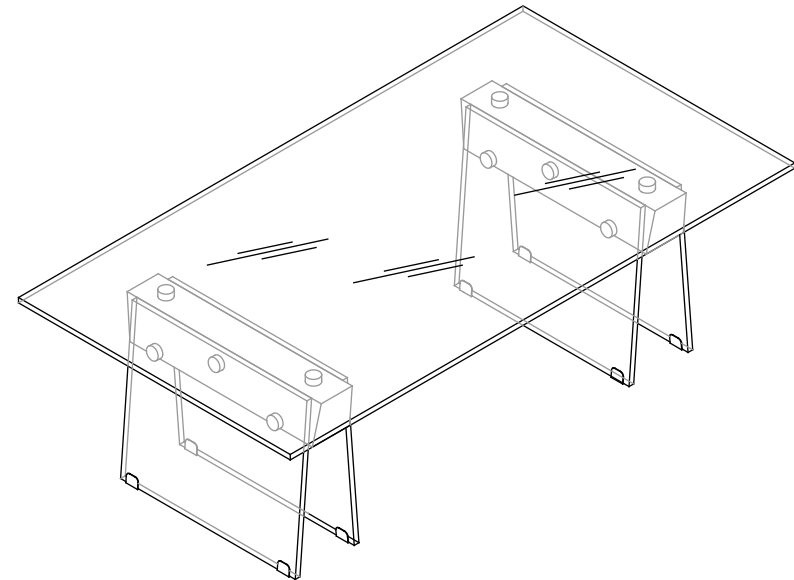

## FURNITURE

Model# FOX6020A

Product Dimensions: 51.2"Wx27.6"Dx16.1" H

## Part List and Hardware List

PIECE	DESCRIPTION	PICTURE	QUANTITY
1	Top Panel		1X
2	Foot		4X
3	Connect Wood		2X
A	Screw (M8x40mm)		12X
B	Nut		12X
C	Plastic Washer		24X
D	Screw (M8x100mm)		4X
E	Washer		4X
F	Nut		4X
G	Foot Mat		8X
H	Allen key		1X