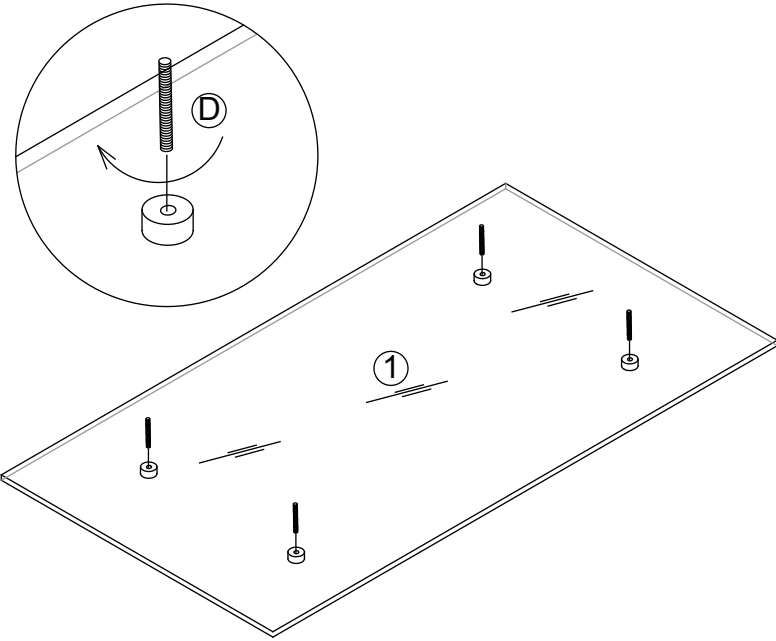

## Part List and Hardware List

PIECE	DESCRIPTION	PICTURE	QUANTITY
1	Top Panel		1X
2	Foot		4X
3	Connect Wood		2X
A	Screw (M8x40mm)		12X
B	Nut		12X
C	Plastic Washer		24X
D	Screw (M8x100mm)		4X
E	Washer		4X
F	Nut		4X
G	Foot Mat		8X
H	Allen key		1X

**(C)** x12

**3**

x 2

**(C)** x12

**(G)** x8

**4**

x 2

5