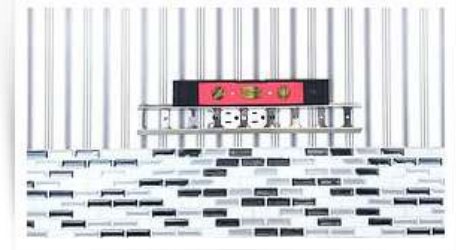

## Quick install guide

What You Get. (LiteShelf not shown.)

**Step 1:** Remove the wallplate.

**Step 2:** Carefully screw in the bracket.

**Step 3:** Slide in the two hinges.

**Step 4:** Plug in LiteShelf and clip it in