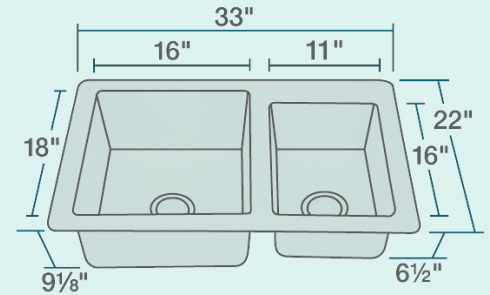

- 33" x 22" x 9 1/8"
- Undermount Installation
- Hammered Finish
- One-Piece Construction
- Naturally Antibacterial
- Cardboard Cutout Template Included
- Installation Hardware Included
- Limited Lifetime Warranty

*Due to the handmade nature of this sink, dimensions may vary up to ~1/4"

Accessories

*Accessories not included

UPC: 817299012559

Features

Undermount Installation 	33" Minimum Cabinet Size 	All-Natural Materials 	Hammered Finish 	Center Drain 3 1/2" 	One-Piece Construction
Naturally Antibacterial 	Cutout Template 	Hardware Included 	Limited Lifetime Warranty 	Two Bowls, Offset 	