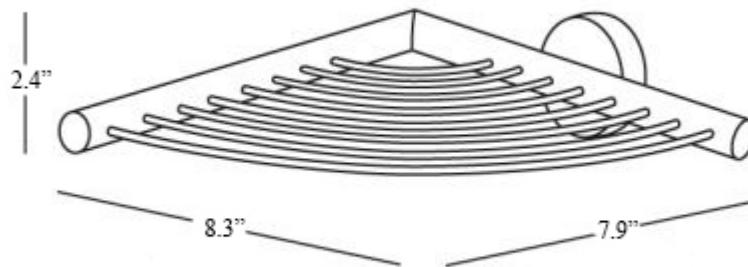

# Product Specs Sheets

Collection  
Gealuna

Model |  
Gealuna A1031A

Dimensions Metric  
*1 inch = 2.54 cm*  
*1 inch = 25.4 mm*

**WS**<sup>®</sup>  
BATH  
COLLECTIONS

1051 Lea Drive - Collegeville, PA 19426  
Tel. 215 513 9400 - Fax 610 831 0215  
[www.ws bathcollections.com](http://www.ws bathcollections.com) - [info@ws bathcollections.com](mailto:info@ws bathcollections.com)