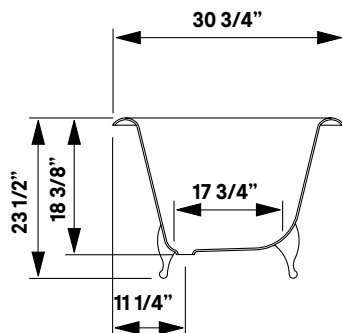

## Regal Cast Iron Bath With Shaughnessy Feet

#2168 | 61"L x 31"W x 24"H  
280 lbs, 45 gallons

Cheviot Products' cast iron bathtubs are hand-made in Europe with the finest materials. Fired with a thick coating of AA grade titanium-based enamel for unparalleled hardness and non-porosity, the extremely durable surface is easy to clean and resistant to stains, bacteria and other microbes. Cast iron also keeps your bath warm for the longest possible time.

**Note**  
Rough-in dimensions may vary +/- 1/2" and are subject to change. No responsibility is assumed by Cheviot Products Inc. One Year Limited Warranty against manufacturer's defects.