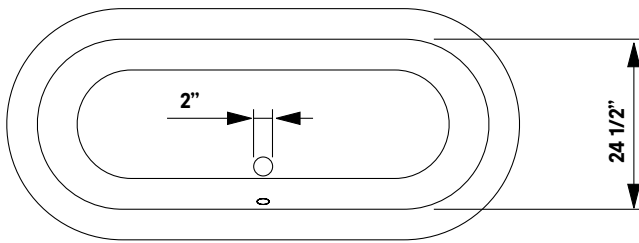

## Regal Cast Iron Bath With Shaughnessy Feet

#2168 | 61"L x 31"W x 24"H  
280 lbs, 45 gallons

Cheviot Products' cast iron bathtubs are hand-made in Europe with the finest materials. Fired with a thick coating of AA grade titanium-based enamel for unparalleled hardness and non-porosity, the extremely durable surface is easy to clean and resistant to stains, bacteria and other microbes. Cast iron also keeps your bath warm for the longest possible time.

**Note**  
Rough-in dimensions may vary +/- 1/2" and are subject to change. No responsibility is assumed by Cheviot Products Inc. One Year Limited Warranty against manufacturer's defects.