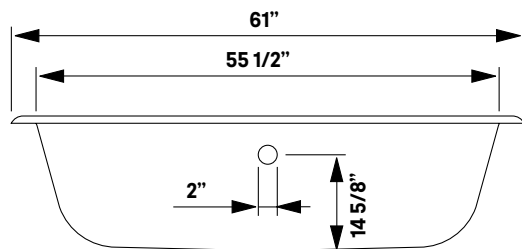

Regal Cast Iron Bath With Shaughnessy Feet

#2168 | 61"L x 31"W x 24"H
280 lbs, 45 gallons

Cheviot Products' cast iron bathtubs are hand-made in Europe with the finest materials. Fired with a thick coating of AA grade titanium-based enamel for unparalleled hardness and non-porosity, the extremely durable surface is easy to clean and resistant to stains, bacteria and other microbes. Cast iron also keeps your bath warm for the longest possible time.

Rim Configuration
Flat Area on Rim

Colours
White or Biscuit Interior with Matching or Custom Colour Exterior

Feet
Brass Plated, Brushed Nickel, Chrome Plated, Polished Nickel, White Coated, Antique Bronze

Note
Rough-in dimensions may vary +/- 1/2" and are subject to change. No responsibility is assumed by Cheviot Products Inc. One Year Limited Warranty against manufacturer's defects.

Related Products