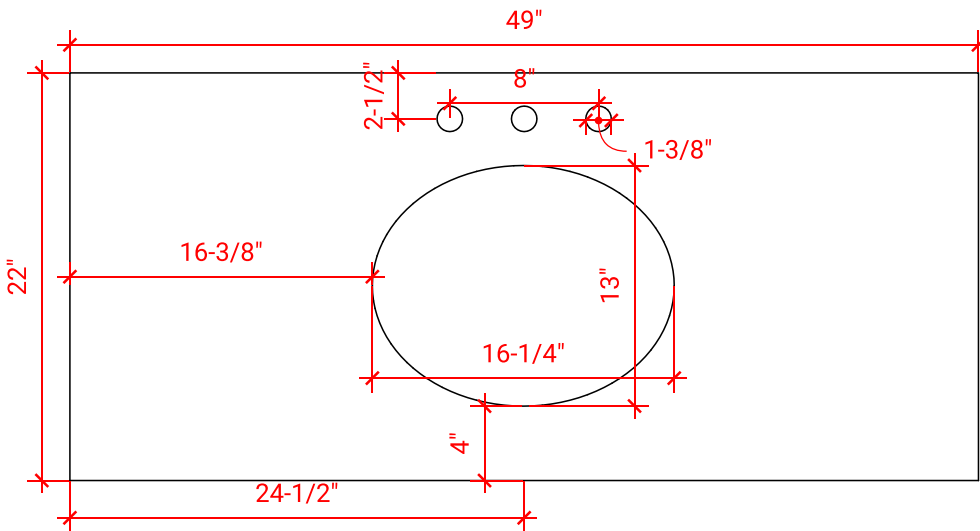

## BASE CABINET DIMENSIONS

48" W x 21.5" D x 34.5" H

## AVAILABLE COLORS

White    Grey    Midnight Blue    Espresso

FRONT VIEW

SIDE VIEW

PLAN VIEW

OVERALL DIMENSIONS

49" W x 22" D x 0.75" H

COUNTERTOP OPTIONS

COUNTERTOP PLAN VIEW

EDGE SIDE VIEW

THREE DIMENSIONAL COUNTERTOP VIEW