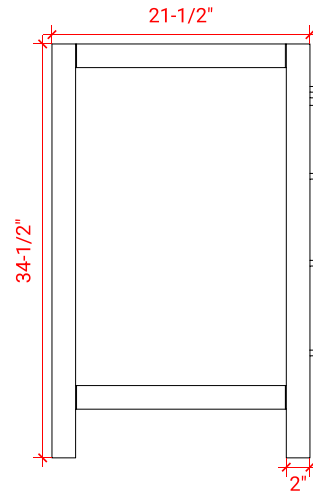

## BASE CABINET DIMENSIONS

48" W x 21.5" D x 34.5" H

## AVAILABLE COLORS

White    Grey    Midnight Blue    Espresso

FRONT VIEW

SIDE VIEW

PLAN VIEW

OVERALL DIMENSIONS

49" W x 22" D x 0.75" H

COUNTERTOP OPTIONS

COUNTERTOP PLAN VIEW

EDGE SIDE VIEW

THREE DIMENSIONAL COUNTERTOP VIEW