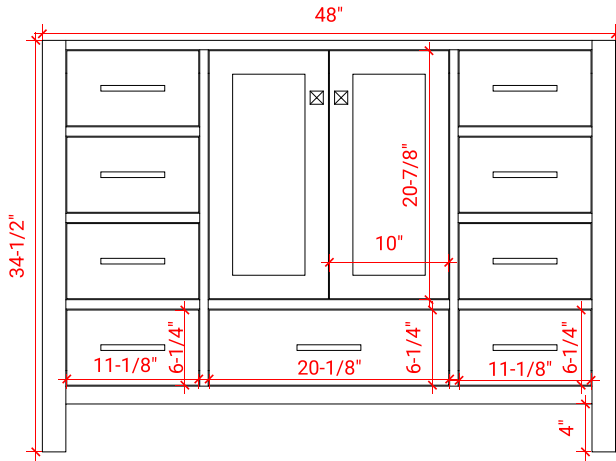

# CAMBRIDGE 48" SINGLE SINK BASE CABINET

## BASE CABINET DIMENSIONS

48" W x 21.5" D x 34.5" H

## AVAILABLE COLORS

White    Grey    Midnight Blue    Espresso

FRONT VIEW

SIDE VIEW

PLAN VIEW

OVERALL DIMENSIONS

49" W x 22" D x 0.75" H

COUNTERTOP OPTIONS