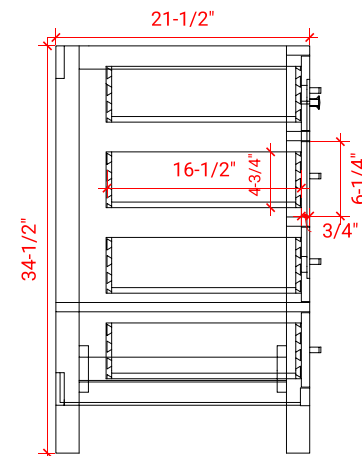

## BASE CABINET DIMENSIONS

48" W x 21.5" D x 34.5" H

## AVAILABLE COLORS

White    Grey    Midnight Blue    Espresso

FRONT VIEW

SIDE VIEW

PLAN VIEW

OVERALL DIMENSIONS

49" W x 22" D x 0.75" H

COUNTERTOP OPTIONS

COUNTERTOP PLAN VIEW

EDGE SIDE VIEW

THREE DIMENSIONAL COUNTERTOP VIEW