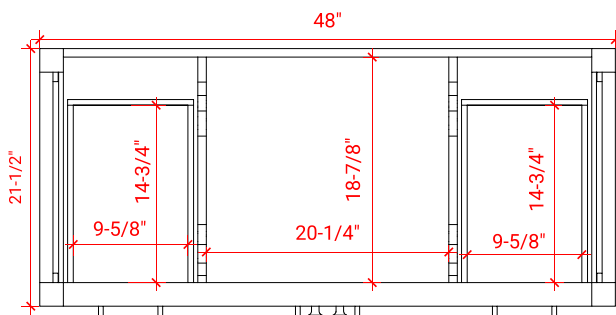

## BASE CABINET DIMENSIONS

48" W x 21.5" D x 34.5" H

## AVAILABLE COLORS

White    Grey    Midnight Blue    Espresso

FRONT VIEW

SIDE VIEW

PLAN VIEW

OVERALL DIMENSIONS

49" W x 22" D x 0.75" H

COUNTERTOP OPTIONS

COUNTERTOP PLAN VIEW

EDGE SIDE VIEW

THREE DIMENSIONAL COUNTERTOP VIEW