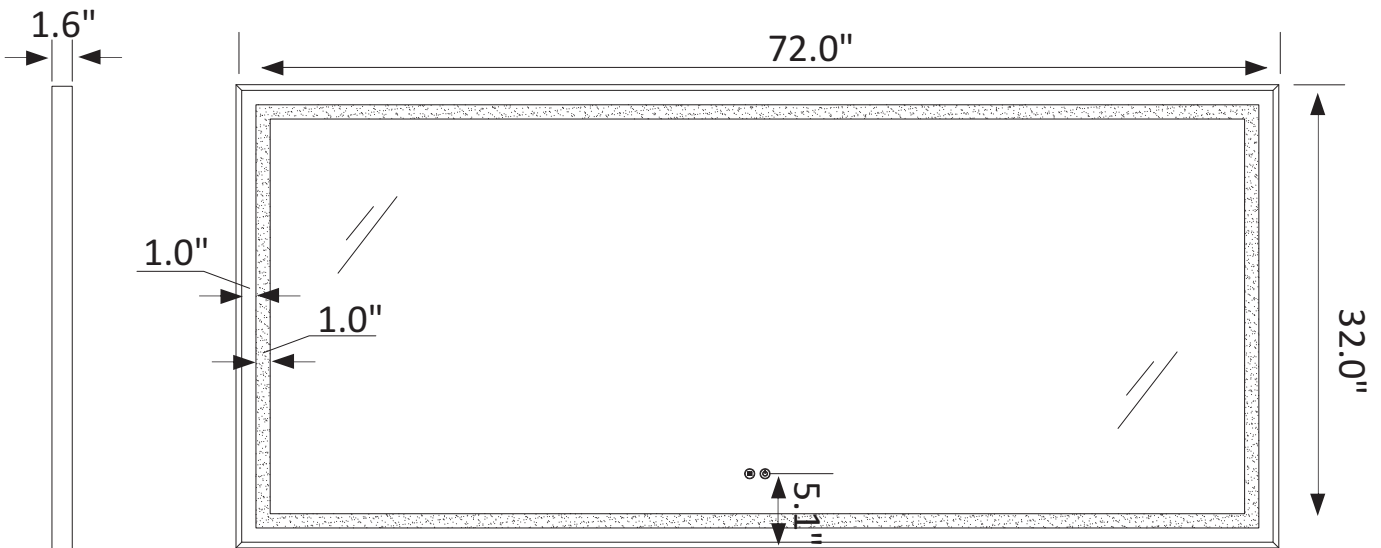

INSTALLATION SPECIFICATION

Model No.:	802572-LED-BG
Finish:	Brushed gold
Mount type:	Wall-mounted
Orientation:	Horizontal
Material:	Aluminum
Storage included:	No
Overall size:	72.0"W x 32.0"D x 1.6"H
Net weight:	47.2 lbs
Lens material:	5mm lens

Funes
72"
Bathroom Mirror

All measurements are approximate. Measurements may vary +/- 1/2

Aluminum section