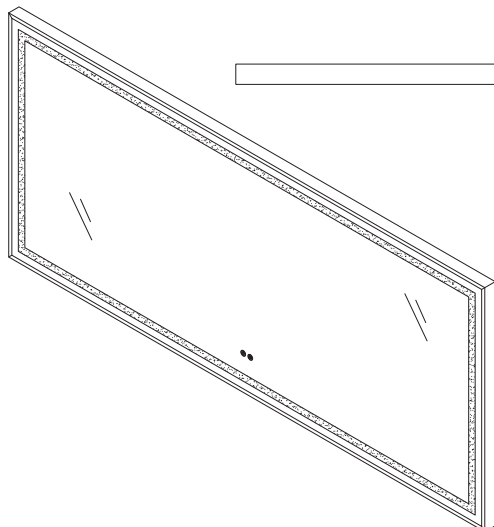

INSTALLATION SPECIFICATION

Model No.:	802572-LED-BG
Finish:	Brushed gold
Mount type:	Wall-mounted
Orientation:	Horizontal
Material:	Aluminum
Storage included:	No
Overall size:	72.0"W x 32.0"D x 1.6"H
Net weight:	47.2 lbs
Lens material:	5mm lens

Funes
72"
Bathroom Mirror

All measurements are approximate. Measurements may vary +/- 1/2

Aluminum section