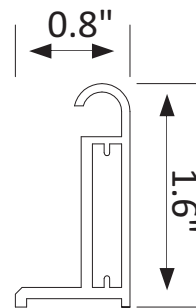

INSTALLATION SPECIFICATION

Model No.:	802572-LED-BG
Finish:	Brushed gold
Mount type:	Wall-mounted
Orientation:	Horizontal
Material:	Aluminum
Storage included:	No
Overall size:	72.0"W x 32.0"D x 1.6"H
Net weight:	47.2 lbs
Lens material:	5mm lens

Funes
72"
Bathroom Mirror

All measurements are approximate. Measurements may vary +/- 1/2

Aluminum section