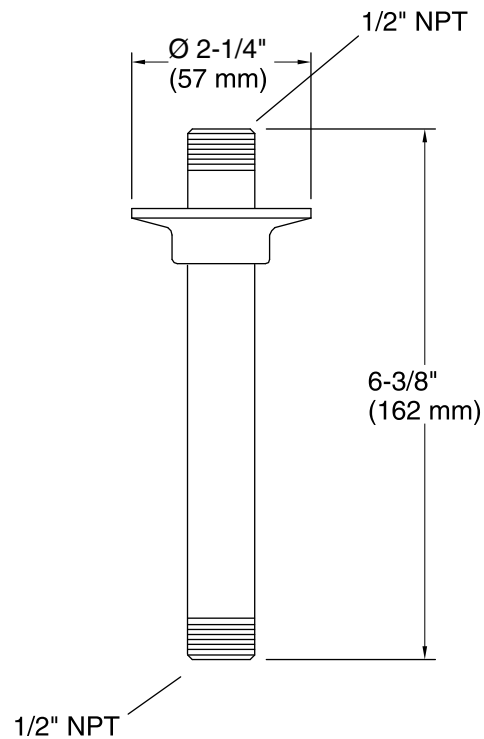

Technical Information

All product dimensions are nominal.

Notes

Install this product according to the installation instructions.