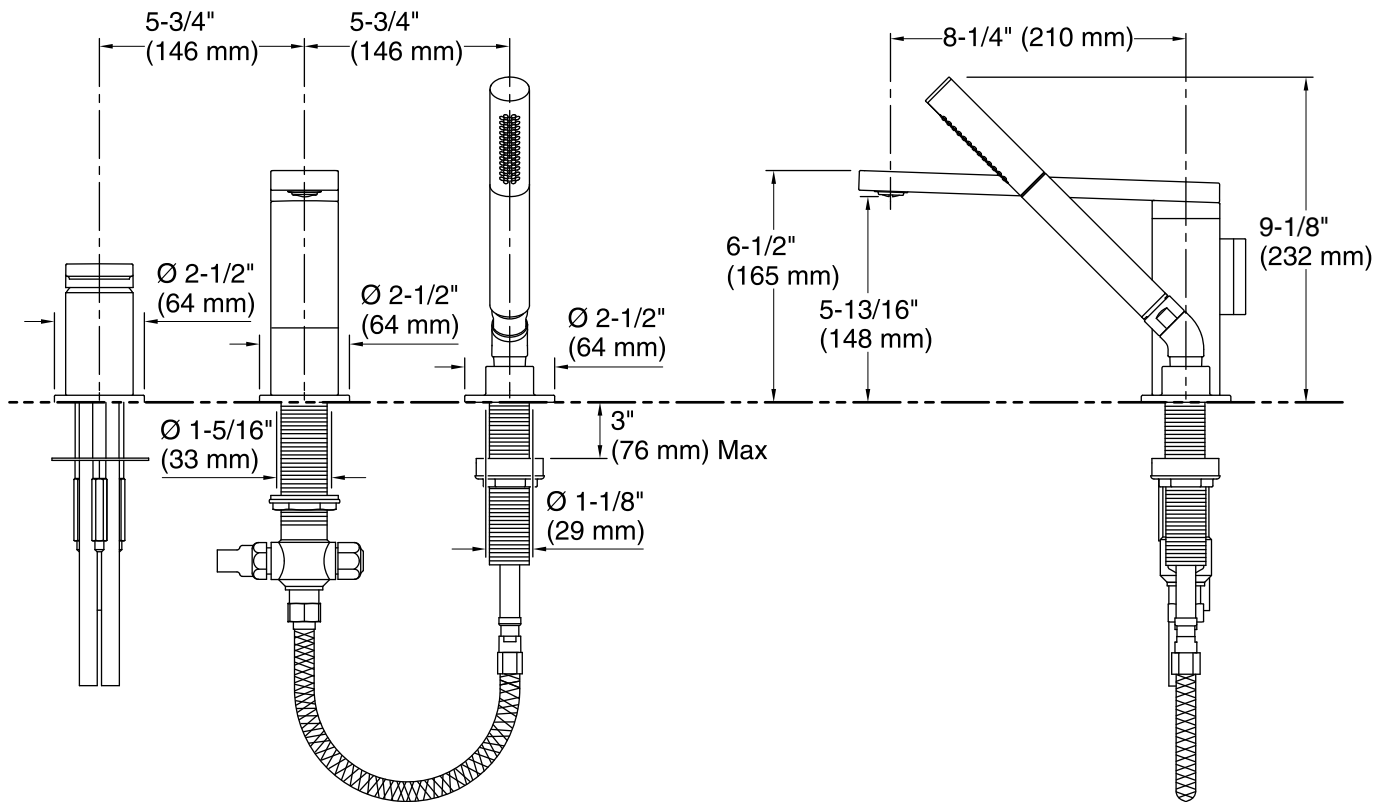

### Features

- Metal construction.
- Single-function handshower with 60" (1524 mm) length hose.
- Leak-free ceramic disc valves exceed industry standards by two times for a lifetime of use.
- Temperature memory allows faucet to be turned on and off at any temperature setting.
- High-temperature limit setting for added safety.
- 8 gal/min (30.3 l/min) maximum flow rate [max at 45 psi (3.1 bar)]
- Coordinates with Composed faucets, accessories, and showering components to complete your bathroom.

### Installation

- Deck or bath-mount
- 8-1/4" spout reach

### Technical Information

All product dimensions are nominal.

#### Spout:

Spout reach: 8-1/4" (210 mm)

Handle clearance: 1-15/16" (49 mm)