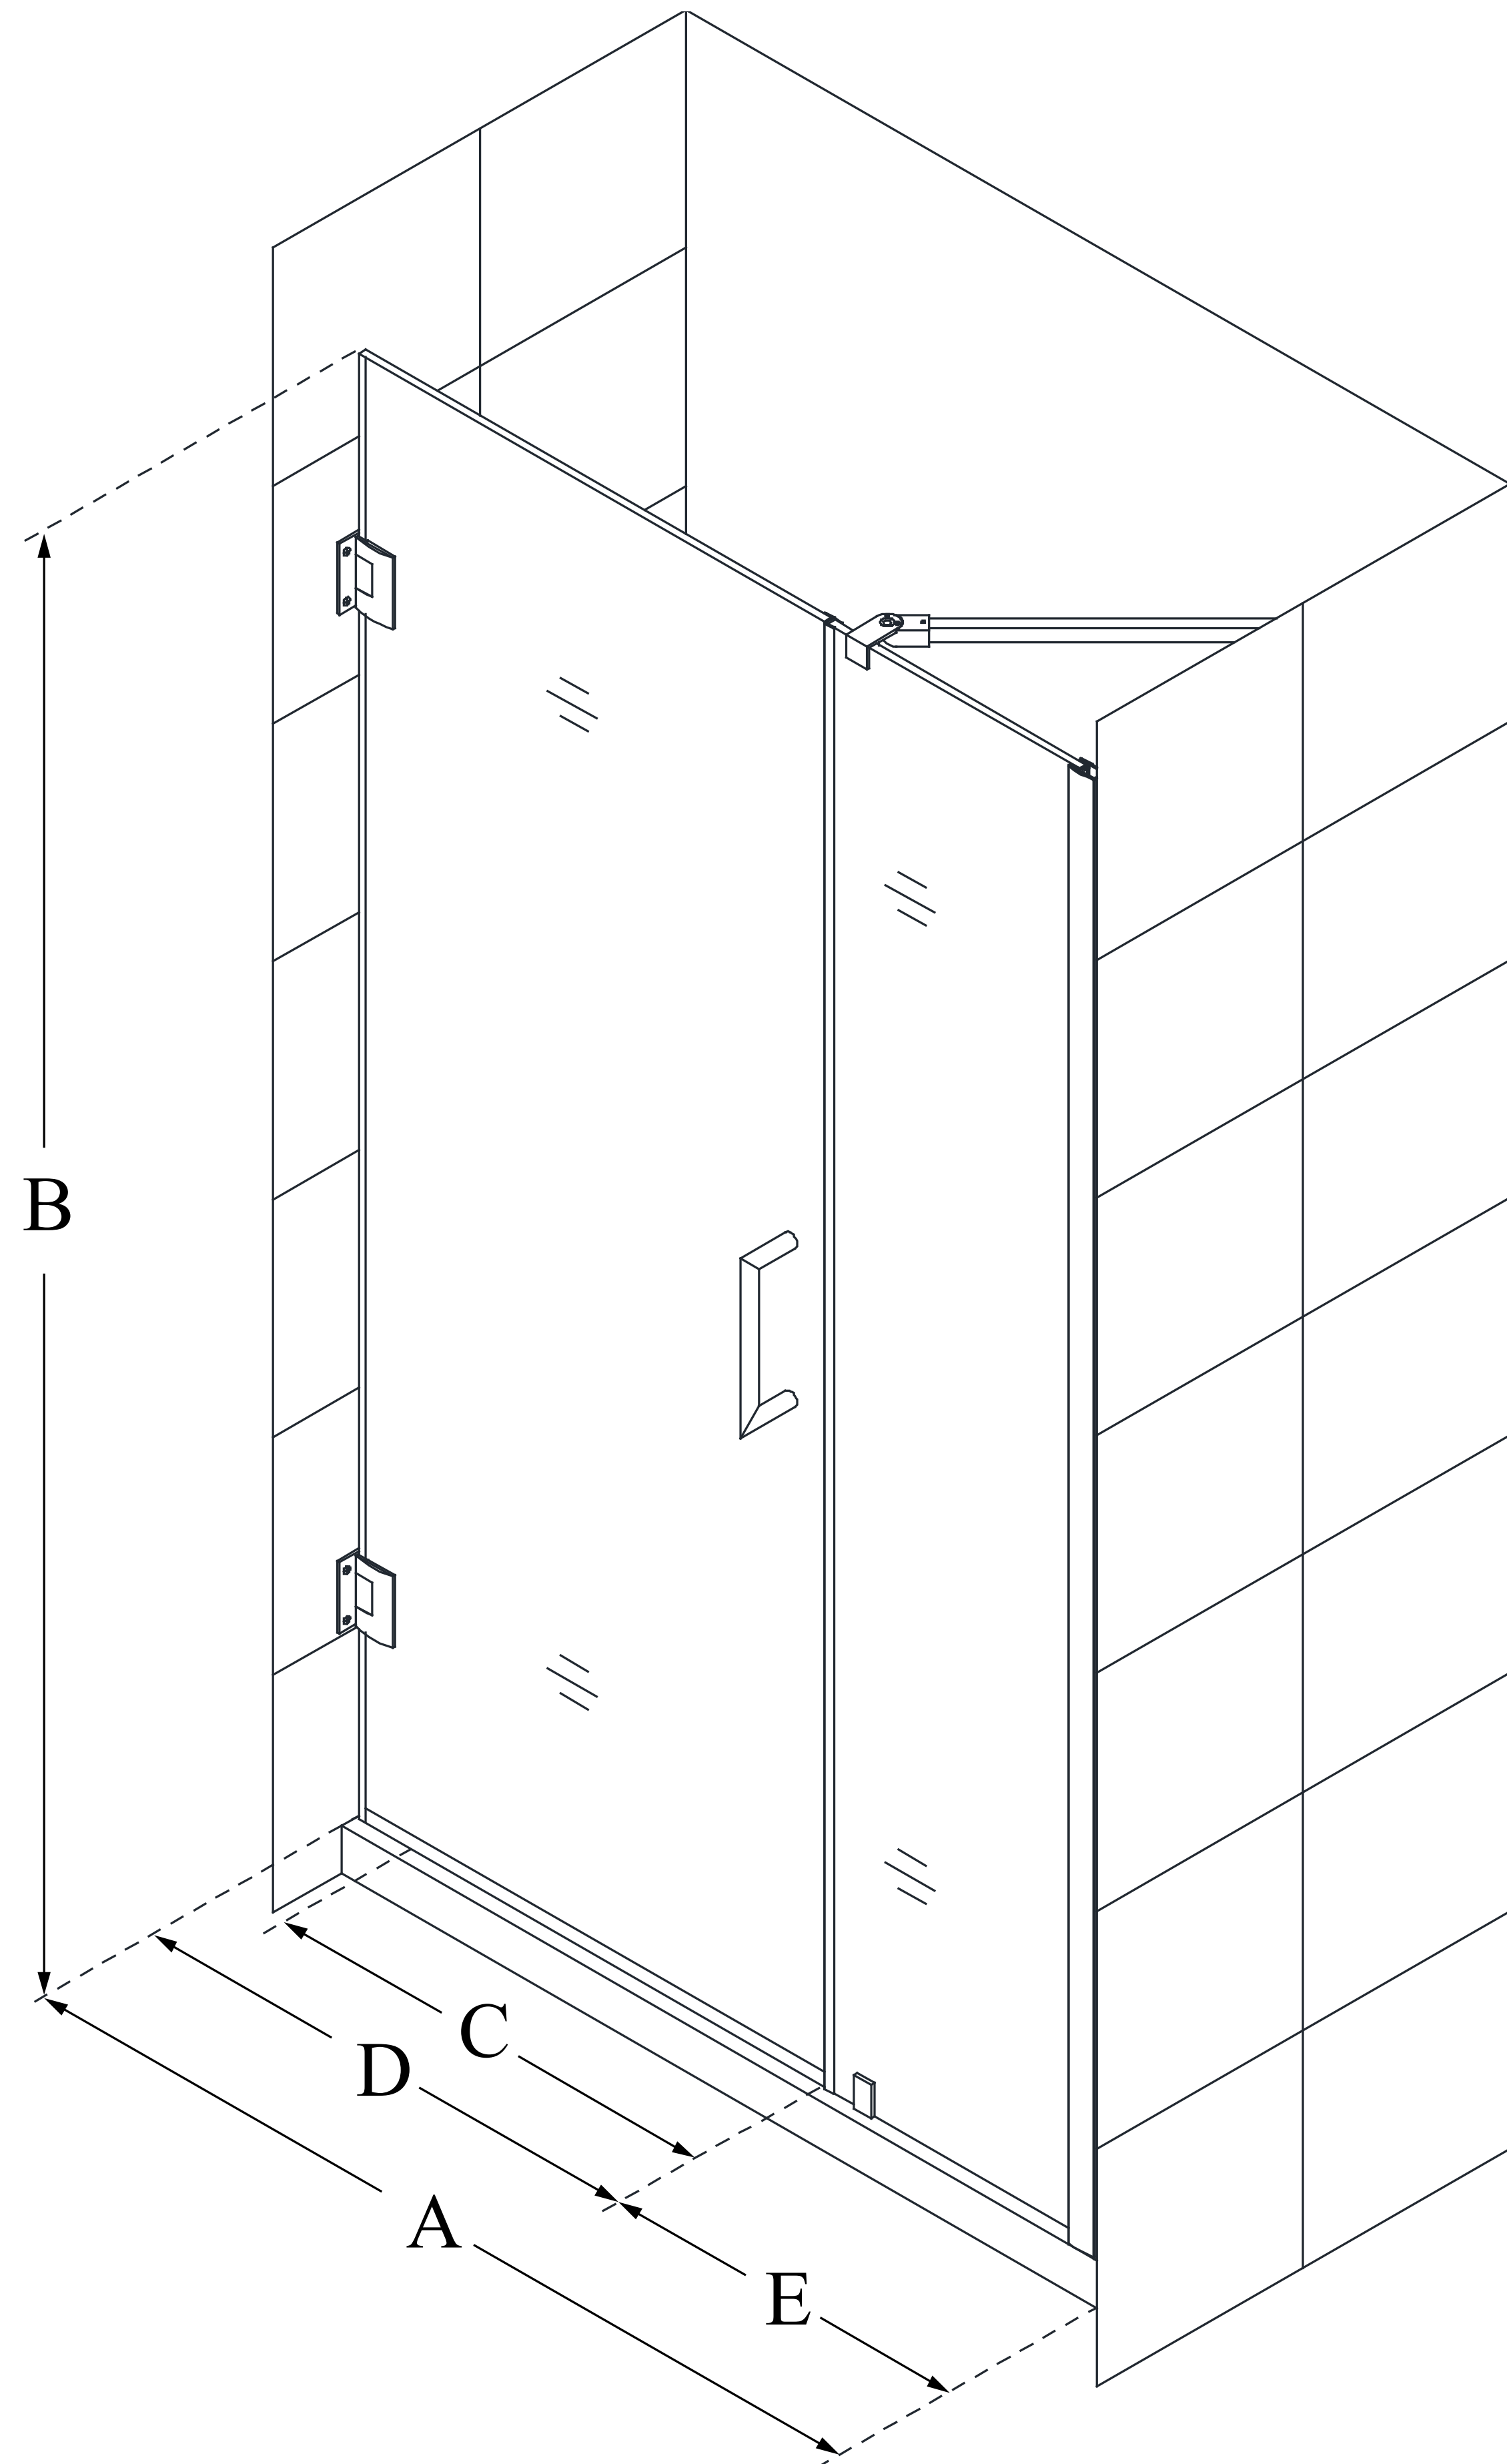

SHDR-20417210C

UNIDOOR

DreamLine Unidoor 41-42 in. W x
72 in. H Frameless Hinged Shower
Door with Support Arm, Clear
Glass

SWING DOOR

CONFIGURATION DIMENSIONS:

A: 41 - 42 in.

MODEL WIDTH

B: 72 in.

MODEL HEIGHT

C: 22 in.

ACCESS WIDTH

D: 23 in.

DOOR WIDTH

E: 18 in.

INLINE PANEL WIDTH

DreamLine reserves the right to update or modify the hardware or materials pictured without prior notice for the purpose of product improvement and customer satisfaction.