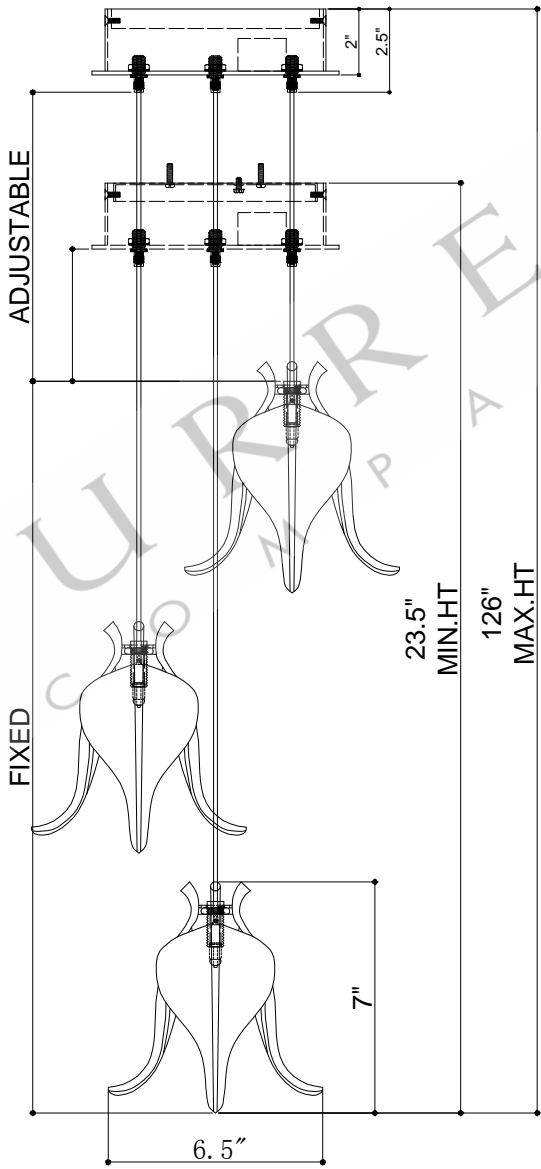

7.5"DIA*2.0"H.CANOPY
 6.25"DIA*0.5"H.MOUNTING PLATE COVER
 5.5"W*6.5"L*7.0"H.SHADE

TOP VIEW

CANOPY DETAIL

FRONT VIEW

CURREY & COMPANY
 P A N Y