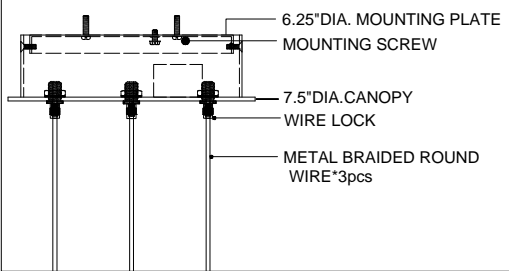

7.5"DIA*2.0"H.CANOPY
 6.25"DIA*0.5"H.MOUNTING PLATE COVER
 5.5"W*6.5"L*7.0"H.SHADE

TOP VIEW

CANOPY DETAIL

FRONT VIEW

CURREY & COMPANY
 P A N Y