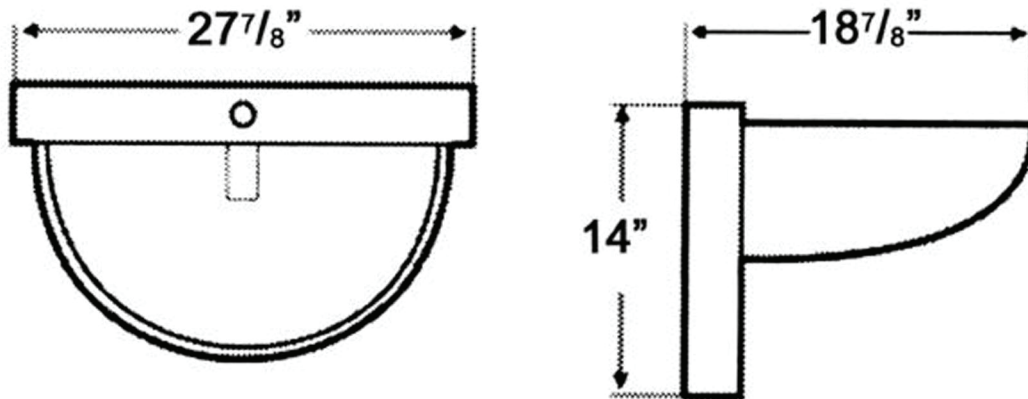

 Whitehaus®

**WHKN1114**

**Inside Bowl Dimensions**  
**22" x 12 5/8" x 4"**

**LIVE WITH STYLE!**