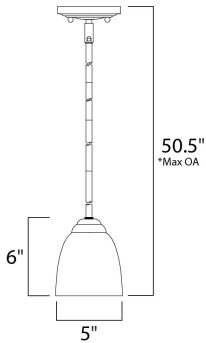

PRODUCT DESCRIPTION

A transitional look that works in a broad range of interiors featuring metal frames finished in either Oiled Rubbed Bronze for the traditional home or Satin Nickel for a more contemporary look. Simple Frost glass shades compliment the overall design.

*max overall height

MEASUREMENTS

DIMENSION : 5" L x 5" W x 6" H
 MAX OAH : 50.5" OAH
 HANGING WEIGHT : 2.49 lb

LAMPING

INPUT VOLTAGE : 120V
 BULB : 1 x 60W Incandescent E26 Medium , 60W Total
 BULB INCLUDED : (Not Included)
 DIMMABLE : Yes