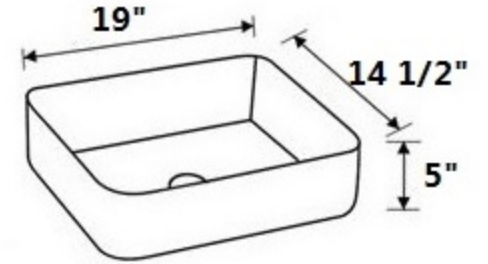

# BOSCONI VANITIES

MIRROR

TOP

VESSEL SINK

VANITY