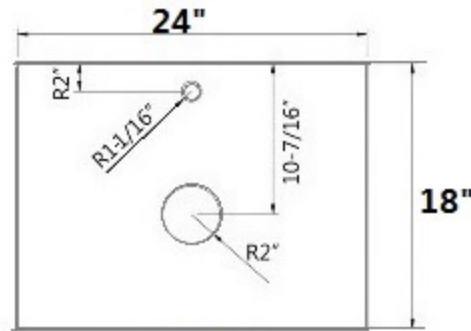

# BOSCONI VANITIES

MIRROR

TOP

VESSEL SINK

VANITY