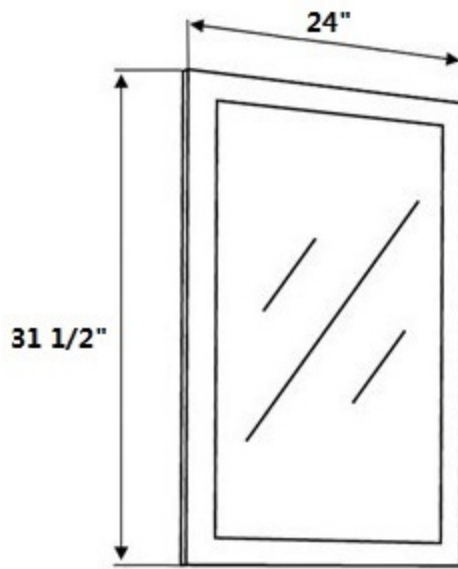

# BOSCONI VANITIES

MIRROR

TOP

VESSEL SINK

VANITY