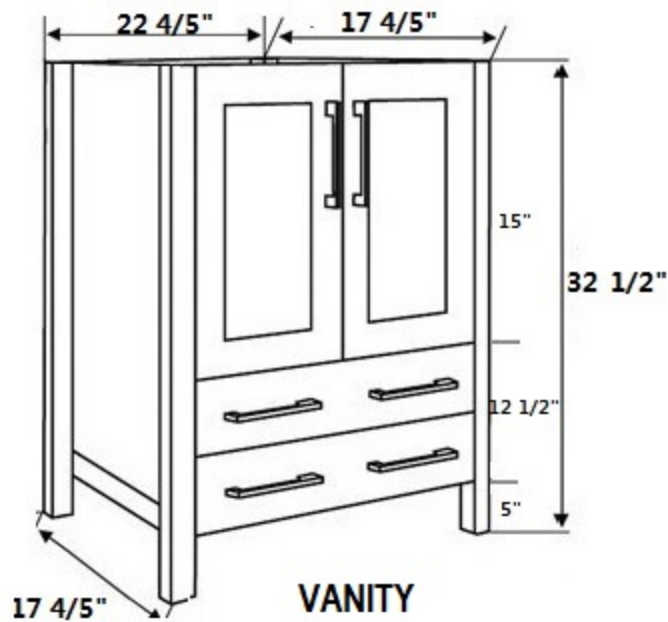

# BOSCONI VANITIES

MIRROR

TOP

VESSEL SINK

VANITY