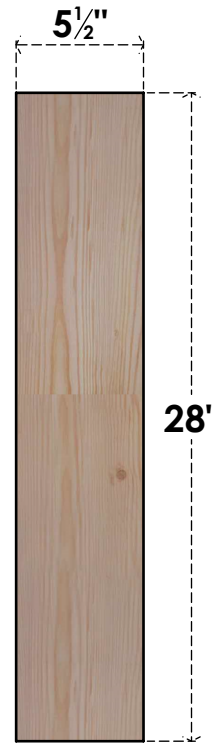

BRC06X22X28TRA00SDF

5 1/2"W X 22"D X 28"H TRADITIONAL SMOOTH BRACE, DOUGLAS FIR

SIDE

FRONT

EKENA MILLWORK
 2300 WEST MAIN ST.
 CLARKSVILLE, TX 75426
 TOLL FREE: 866-607-0453
 WWW.EKENAMILLWORK.COM

NOTES

1. INSTALLATION TO BE COMPLETED IN ACCORDANCE WITH MANUFACTURER'S SPECIFICATIONS.
2. DRAWING MAY NOT BE TO SCALE
3. THIS DRAWING IS INTENDED FOR DESIGN AND PLANNING PURPOSES ONLY.
4. ALL INFORMATION CONTAINED HEREIN WAS CURRENT AT THE TIME OF DEVELOPMENT BUT MUST BE REVIEWED AND APPROVED BY THE PRODUCT MANUFACTURER TO BE CONSIDERED ACCURATE.
5. PRODUCTS ARE NOT KILN DRIED. THIS ITEM IS UNIQUE AND WILL CONTAIN THE NATURAL VARIATIONS THAT THE WOOD SPECIES OFFERS. THIS MAY RESULT IN VARIATIONS UP TO 1/4"