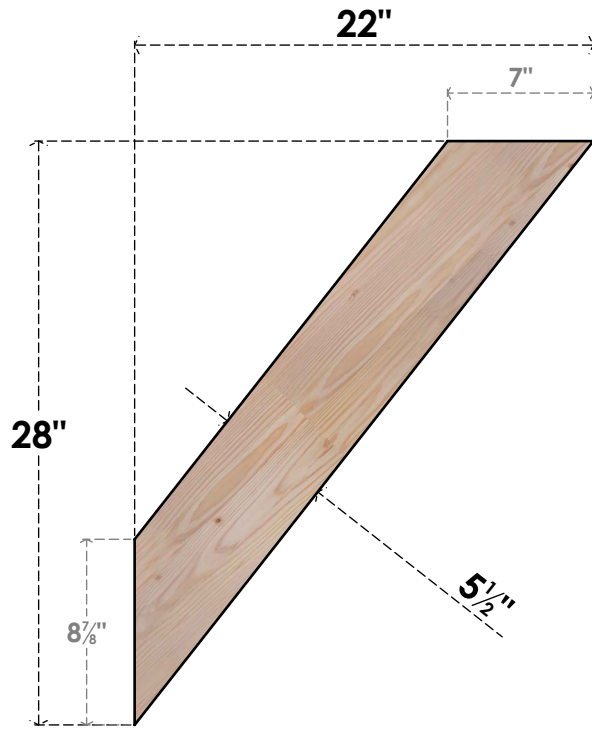

BRC06X22X28TRA00SDF

5 1/2"W X 22"D X 28"H TRADITIONAL SMOOTH BRACE, DOUGLAS FIR

SIDE

FRONT

EKENA MILLWORK
 2300 WEST MAIN ST.
 CLARKSVILLE, TX 75426
 TOLL FREE: 866-607-0453
 WWW.EKENAMILLWORK.COM

NOTES

1. INSTALLATION TO BE COMPLETED IN ACCORDANCE WITH MANUFACTURER'S SPECIFICATIONS.
2. DRAWING MAY NOT BE TO SCALE
3. THIS DRAWING IS INTENDED FOR DESIGN AND PLANNING PURPOSES ONLY.
4. ALL INFORMATION CONTAINED HEREIN WAS CURRENT AT THE TIME OF DEVELOPMENT BUT MUST BE REVIEWED AND APPROVED BY THE PRODUCT MANUFACTURER TO BE CONSIDERED ACCURATE.
5. PRODUCTS ARE NOT KILN DRIED. THIS ITEM IS UNIQUE AND WILL CONTAIN THE NATURAL VARIATIONS THAT THE WOOD SPECIES OFFERS. THIS MAY RESULT IN VARIATIONS UP TO 1/4"