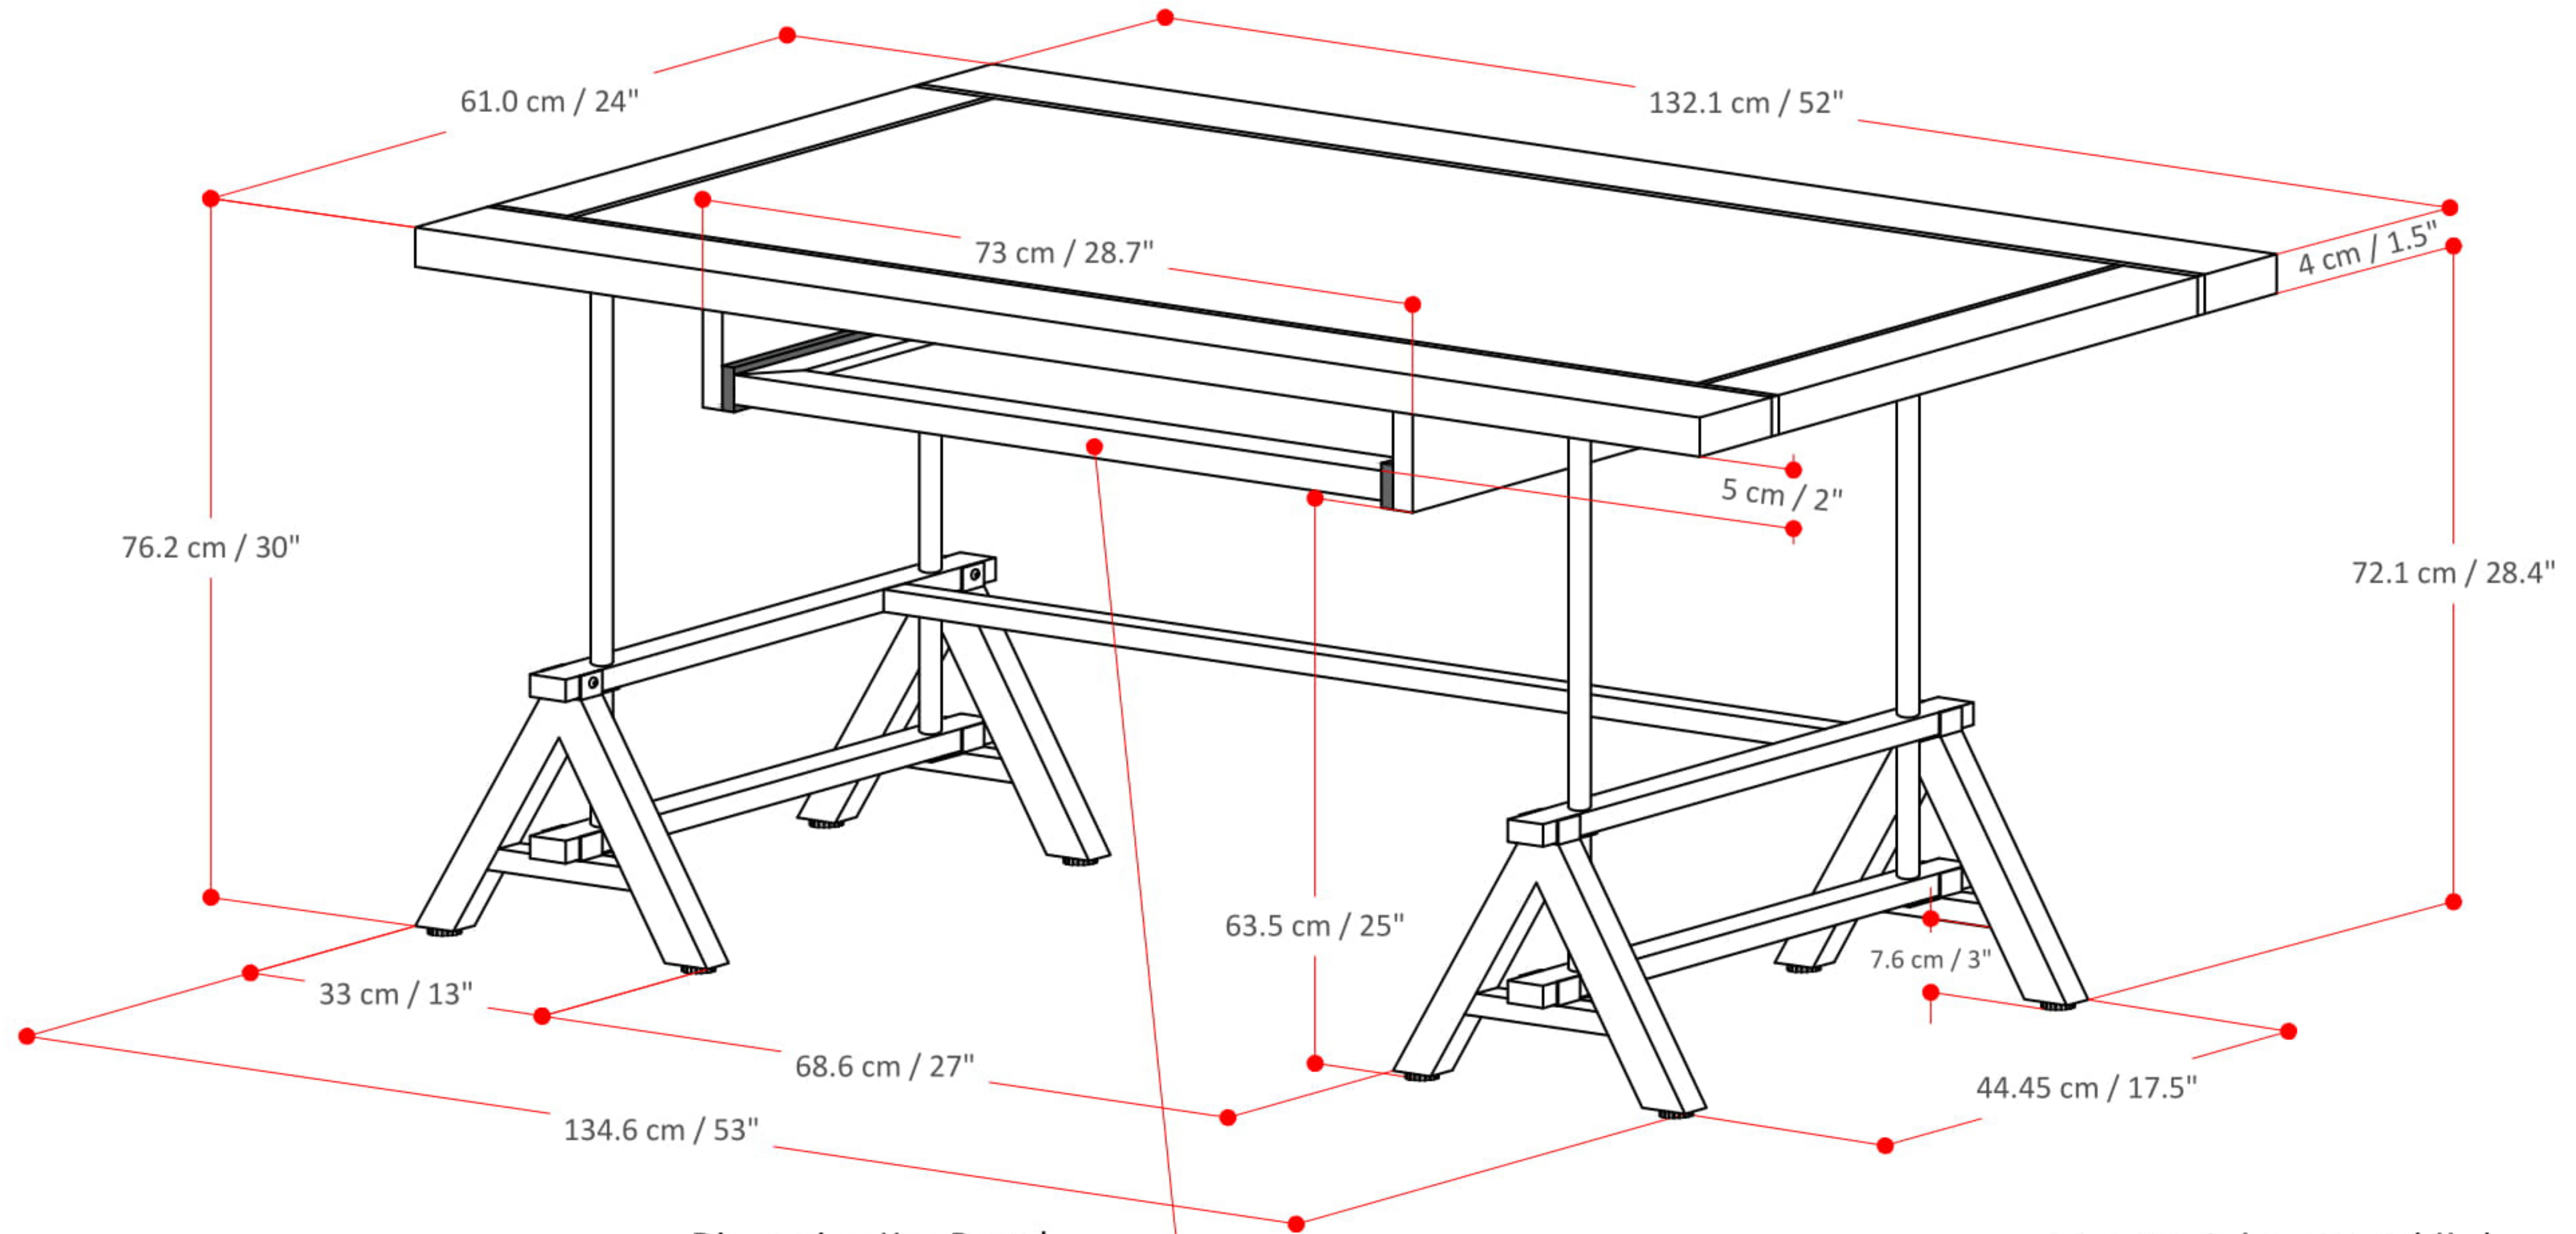

# SKLAR DESK

Dimension Key Board:  
W 66.4 cm / 26" x D 42 cm / 16.5"  
x H 3 cm / 1.1" x 1pc

Net Weight- 65.4 ( lb )