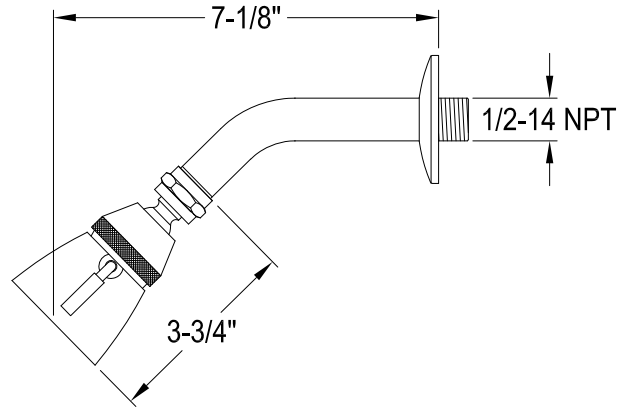

# KB36300, 10, 20, 30, 50, 60, 70, 80PL

Single Handle Pressure Balanced Tub & Shower Faucet With Diverter

Min: 1"  
Max: 1-5/8"