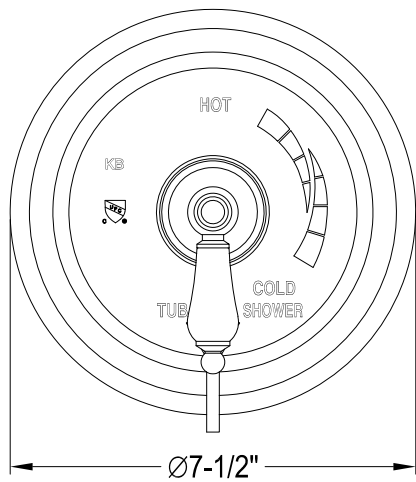

# KB36300, 10, 20, 30, 50, 60, 70, 80PL

Single Handle Pressure Balanced Tub & Shower Faucet With Diverter

Min: 1"  
Max: 1-5/8"