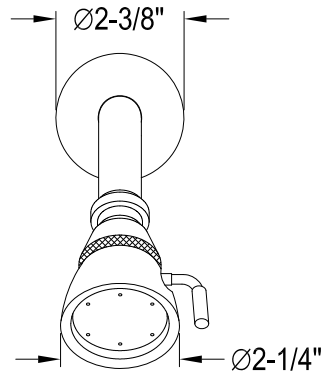

# KB36300, 10, 20, 30, 50, 60, 70, 80PL

Single Handle Pressure Balanced Tub & Shower Faucet With Diverter

Min: 1"  
Max: 1-5/8"