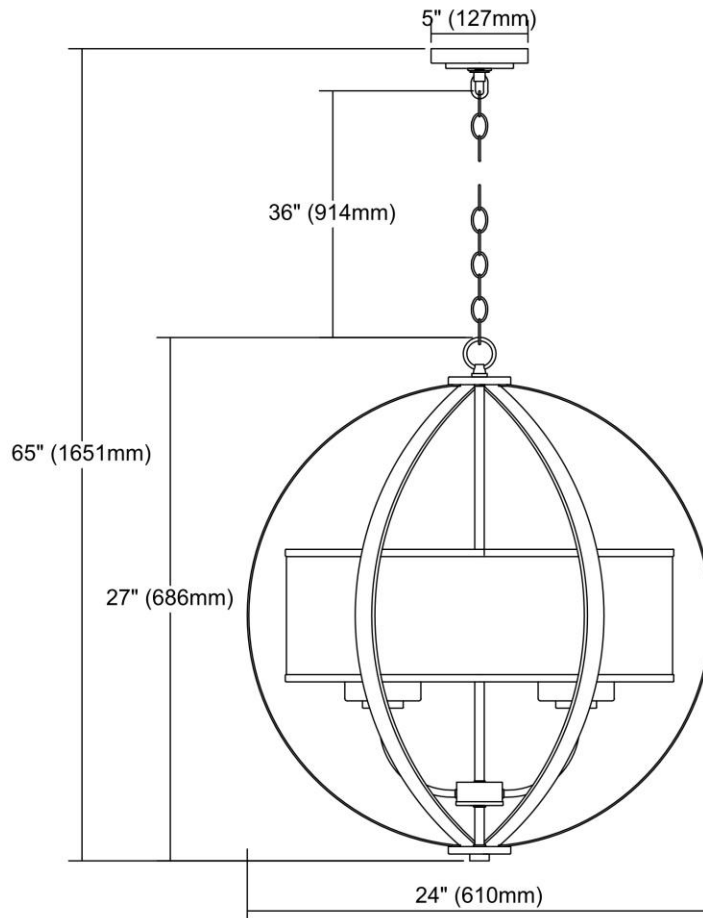

ITEM DIMENSIONS				RATINGS & SPECIFICATIONS				
Width	24 inches			Safety Rating	UL		Certification	N/A
Depth	24 inches			ADA Compliant	N/A		Voltage	N/A
Height	27 inches			BULBS / SOCKETS				
Weight	12 pounds			Quantity	4	Wattage	9.5 watts	
ADDITIONAL DIMENSIONS				Included	Yes		Type	A19 LED (E26 Medium Base)
Backplate / Canopy	N/A			Other	N/A			
HCWO	N/A			CHAIN / CORD INFORMATION				
Min. Extension	N/A			Chain	N/A		Cord	N/A
Max. Extension	N/A			SHADE / GLASS DETAILS				
OVERALL HEIGHT				Shade/Glass Description	Beige Organza Drum Shade with Inner Mercury Glass			
Min.	N/A		Max.	N/A				
EXTENSION ROD(S)				Width	N/A		Height	N/A
N/A				Width at Top	N/A		Width at Bottom	N/A