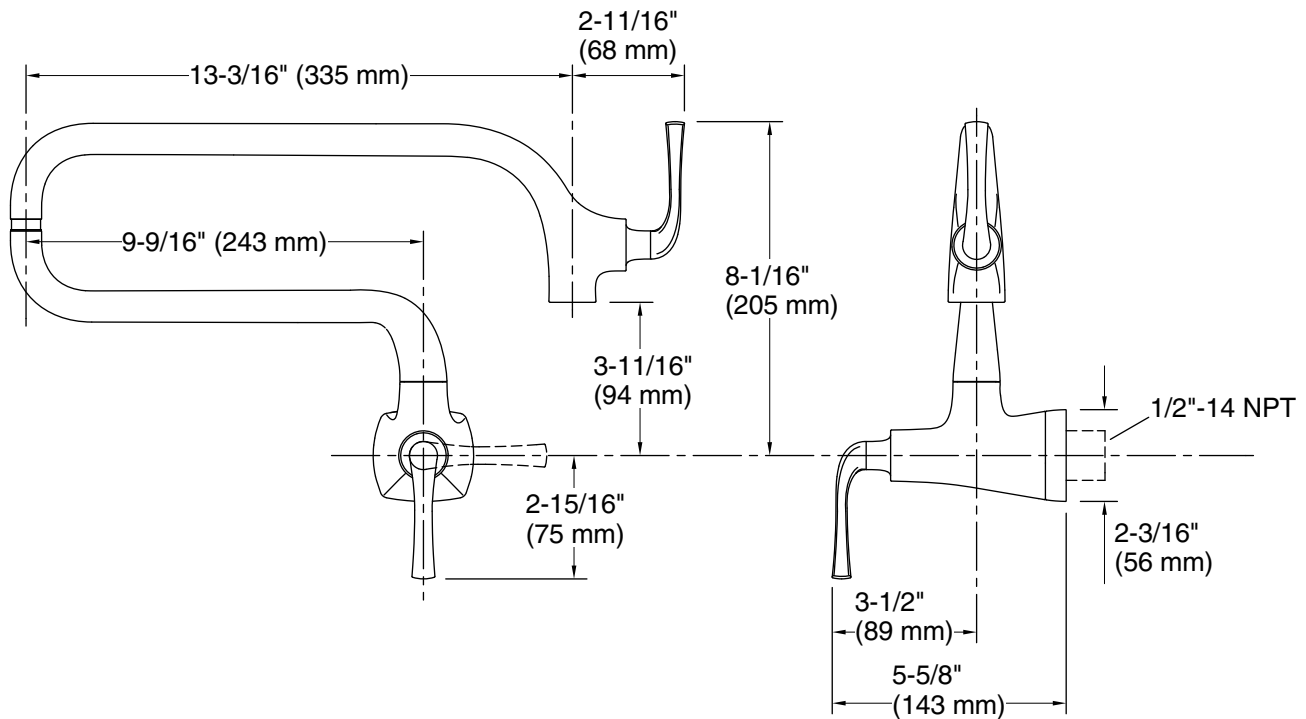

#### Features

- Articulating spout with 360-degree rotation offers superior clearance for filling pots on cooktops and ranges.
- 22-3/4 (578 mm) swing spout reach.
- 3.2 gpm (12.1 l/min) flow rate at 60 psi (4.14 bar).
- Single lever handle with main lever shutoff.
- KOHLER® ceramic disc valves exceed industry longevity standards, ensuring durable performance for life.

#### Installation

- Wall-mount.

## Technical Information

All product dimensions are nominal.

### Spout:

Spout reach: 22-3/4" (578 mm)