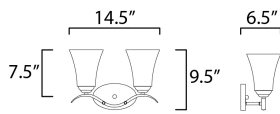

PRODUCT DESCRIPTION

Gently waving arms of Satin Nickel or Oil Rubbed Bronze support tall-profile Frosted glass shades creating a scale normally not found in this category of lighting. The bath vanity may be installed up or down and also includes a Polished Chrome finish.

MEASUREMENTS

DIMENSION : 14.5" W x 9.5" H x 6.5" Ext
 BACK PLATE : 7" W x 4.25" H x 7.5" HCO
 HANGING WEIGHT : 3.7 lb

LAMPING

INPUT VOLTAGE : 120V
 BULB : 2 x 60W Incandescent E26 Medium , 120W Total
 BULB INCLUDED : (Not Included)
 DIMMABLE : Yes
 LIGHTING_DIRECTION : Omni