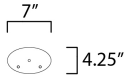

MEASUREMENTS

DIMENSION : 14.5" W x 9.5" H x 6.5" Ext
 BACK PLATE : 7" W x 4.25" H x 7.5" HCO
 HANGING WEIGHT : 3.7 lb

LAMPING

INPUT VOLTAGE : 120V
 BULB : 2 x 60W Incandescent E26 Medium , 120W Total
 BULB INCLUDED : (Not Included)
 DIMMABLE : Yes
 LIGHTING_DIRECTION : Omni