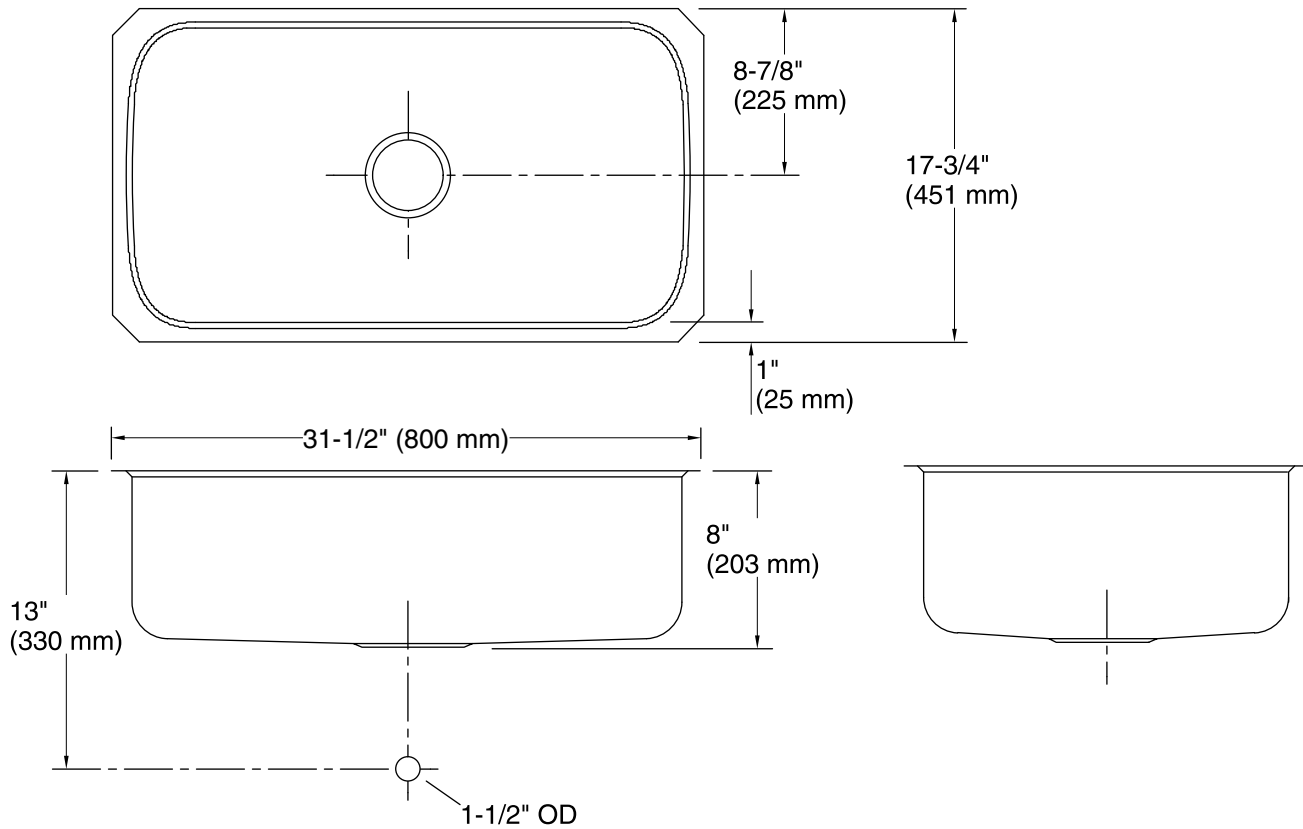

#### Features

- 36-inch minimum base cabinet width.
- Single bowl.
- 7-5/8-inch depth.
- No faucet holes.
- SilentShield® sound-absorption technology offers quieter performance.
- Includes installation hardware.

## Technical Information

All product dimensions are nominal.

Bowl configuration:	Single
Installation:	Under-mount
Min. base cabinet width:	36" (914 mm)
Bowl area (Only):	Length: 29-1/2" (749 mm) Width: 15-3/4" (400 mm) Water depth: 7-5/8" (194 mm)
Drain hole:	3-5/8" (92 mm)
Template:	1016732-7, required, included